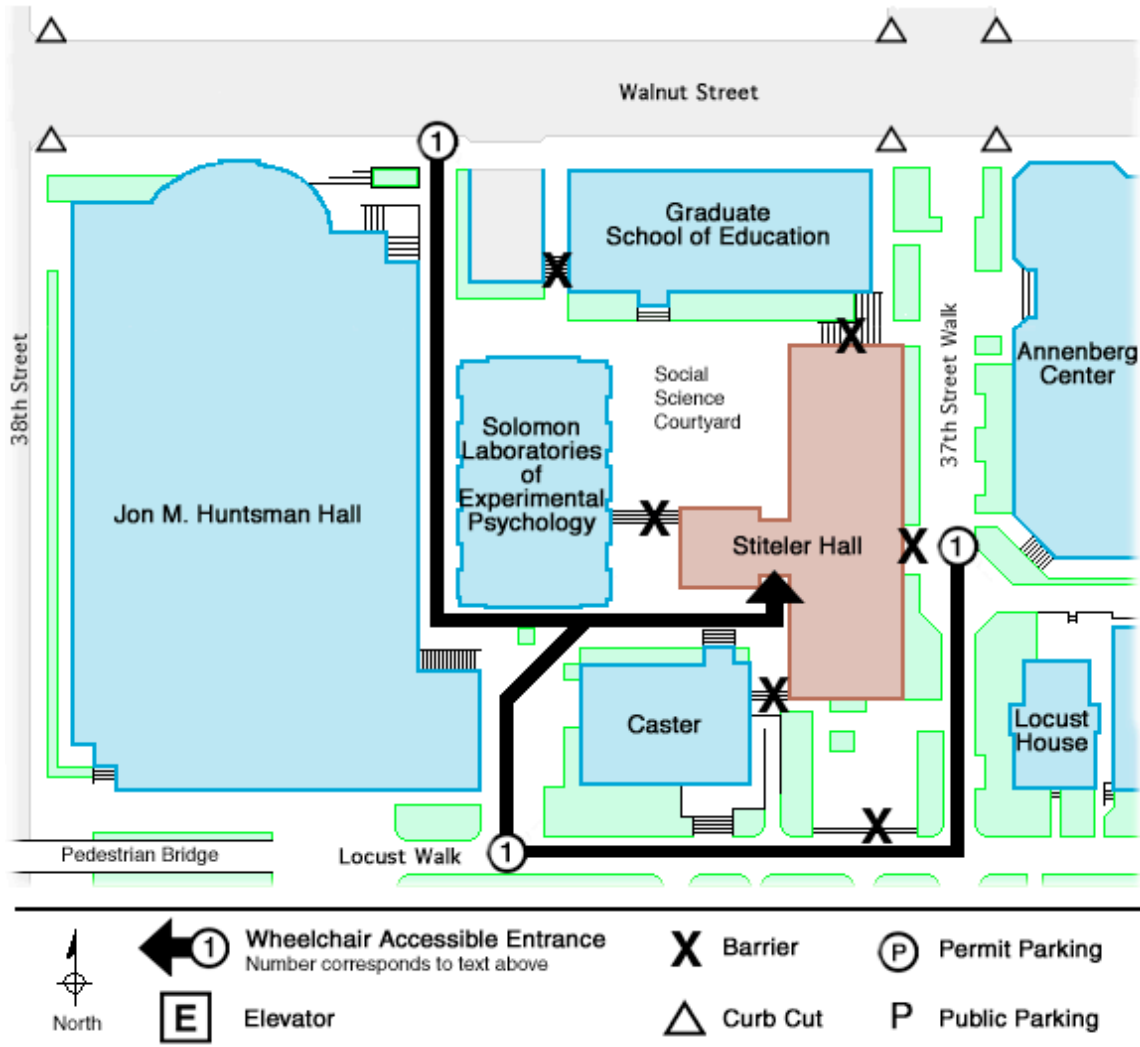

## PennAccess: Stiteler Hall

### Entrance Information:

208 South 37th Street . Philadelphia . PA . 19104

Entry to the Stiteler Hall is electronically controlled by the Penn Card key.

1. From Locust Walk take the path to the west of the Caster Building (between the Caster Building and Huntsman Hall) into the Social Science Courtyard. There is an automatic door, activated using a key code. To obtain the key code, contact the Building Administrator at 215.898.9870. The telephone outside the door is only for emergencies and connects directly to Penn Police when the handset is lifted.

- The accessible entrance may also be reached from Walnut Street, by following a pathway between Huntsman Hall and Solomon Labs.
- The entrance off 37th St. has an exterior and interior flight of stairs up to the first floor.

**Hours:**

- Stiteler Hall is open to the public: Monday through Friday, 8:00 am to 6:00 pm.