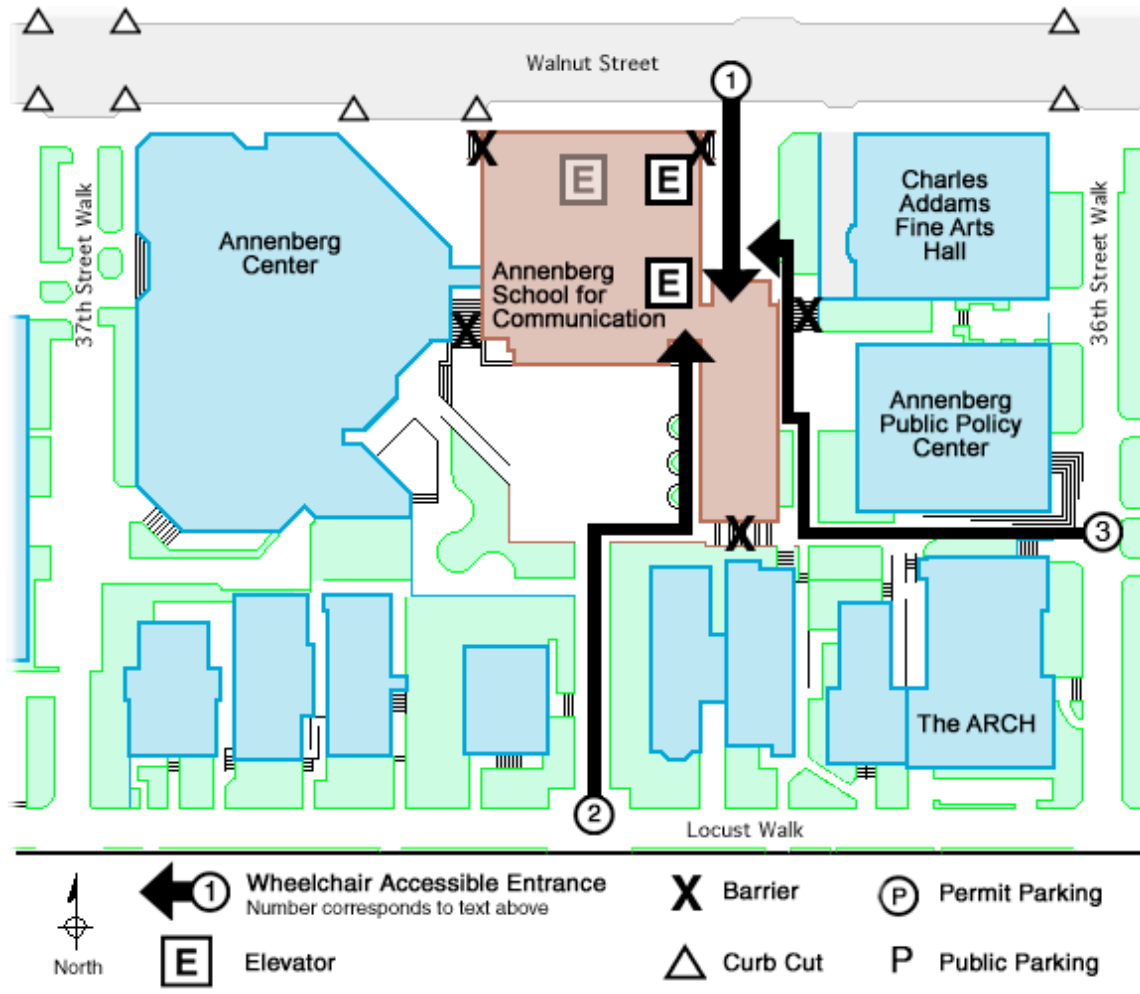

### Entrance Information:

3620 Walnut Street . Philadelphia . PA . 19104

1. The main entry located on Walnut St. is a level entrance to the first floor. Inside the entrance an elevator is located to the far right at the northeast end of the hall. In addition, there is a ramp leading to the AV classrooms. There is a guard on duty at the front desk during open hours.
2. The south entrance from the courtyard off Locust Walk is ramped to the second floor. The two pairs of double doors open outward.
3. The main, Walnut Street entry may be reached from 36<sup>th</sup> Street through the Annenberg Public Policy Center courtyard.

### Elevator Information:

- There is an elevator near the main entrance of the building. This elevator accesses floors from the 1st floor through the 3rd floor. After entering the building at entry #1, make a right turn past the guard.
- There is an elevator on the northeast side of the building. This elevator accesses floors from the basement through the 3rd floor.

- There is an elevator on the 3<sup>rd</sup> floor. This elevator accesses floors from the 3<sup>rd</sup> floor through the 5<sup>th</sup> floor. From the main elevator, make a right turn, then a left and another right through the APPC doors. Continue along the hall about 50 feet. The elevator is on the right.

**Accessible Restrooms:**

- First floor - 1 full ADA men's and 1 full ADA women's. The first floor accessible restrooms are near the main entrance. There are also 4 unisex stalls, 2 in the NW corner and 2 in the NE corner.
- Second floor - off room 232: There are 2 men's stall rooms and 2 women's stall rooms.
- Third floor - 2 ADA men's stalls and 2 ADA women's stalls, on the NE side.
- Fourth floor - 4 ADA unisex stalls
- Fifth floor - 2 unisex stalls