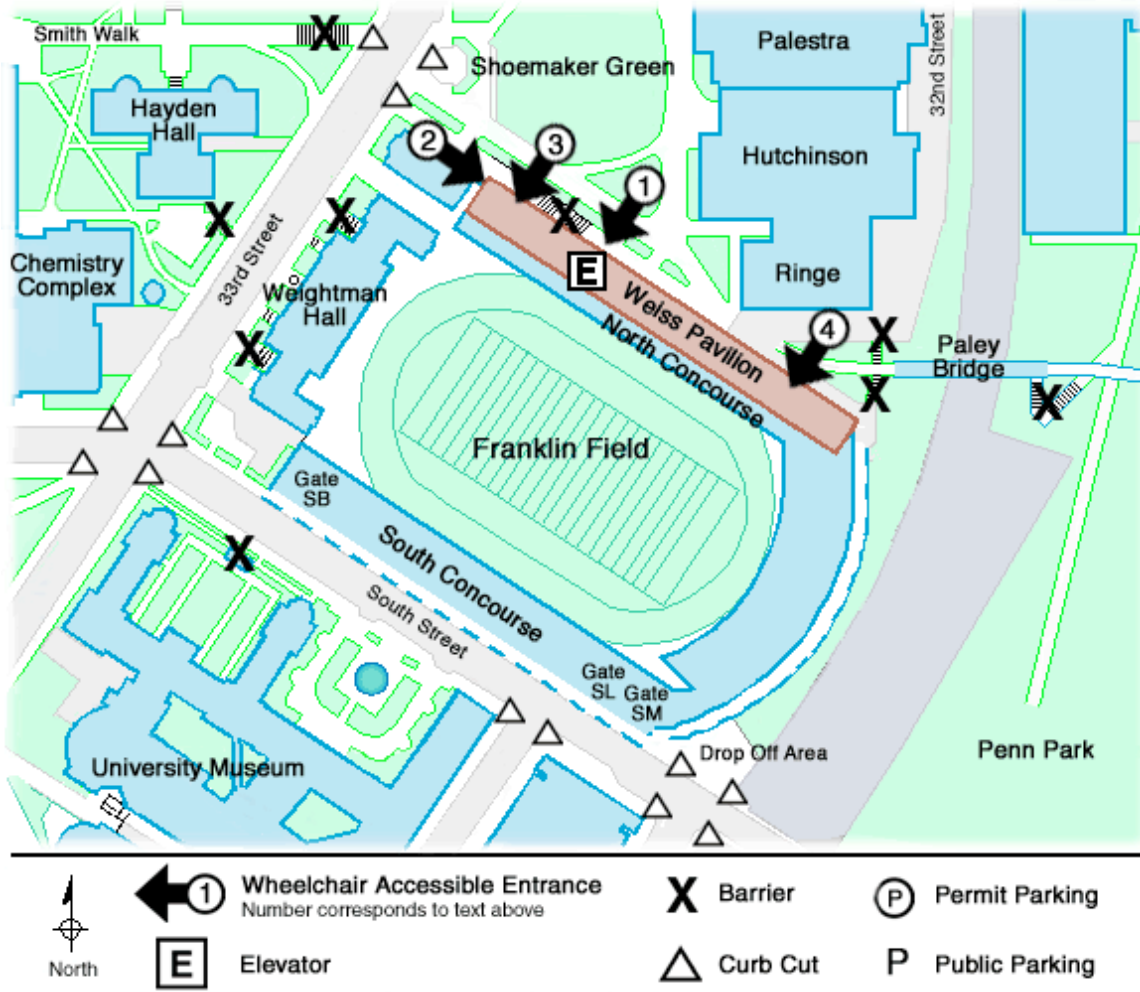

PennAccess: Franklin Field – George A. Weiss Pavilion

Entrance Information:

233 South 33rd Street . Philadelphia . PA . 19104

1. Accessible entry to the Fox Fitness Center and the Education Commons is available on grade and up one floor by elevator, to the mezzanine. The same elevator provides restricted (key card) access to the weight room.
2. Accessible entry (key card restricted) to the Weiss Reception Room only.
3. Accessible entry to the Weiss Reception Room, locked and open during special events only
4. Accessible and locked and open during special events only.

Elevator Information:

- There is 1 elevator in the Weiss pavilion, serving the Fox Fitness Center, the Education Commons and the weight room only.

Accessible Restrooms:

- Fox Fitness Center - men's and women's.
- Education Commons - men's and women's.
- Weight Room - men's and women's.

Building Information:

- The George A. Weiss Pavilion is comprised of:
 - The Fox Fitness Center is in the north concourse and on the mezzanine.
 - The Education Commons is on the mezzanine.
 - A weight room on the lower level.
 - Retail space is located along the north concourse.

The access information given for the Weiss Pavilion is not applicable for the entire Franklin Field complex. Franklin Field accessible information is available in separate documents: PA0165-FranklinField.doc and PA0165-FranklinField.pdf