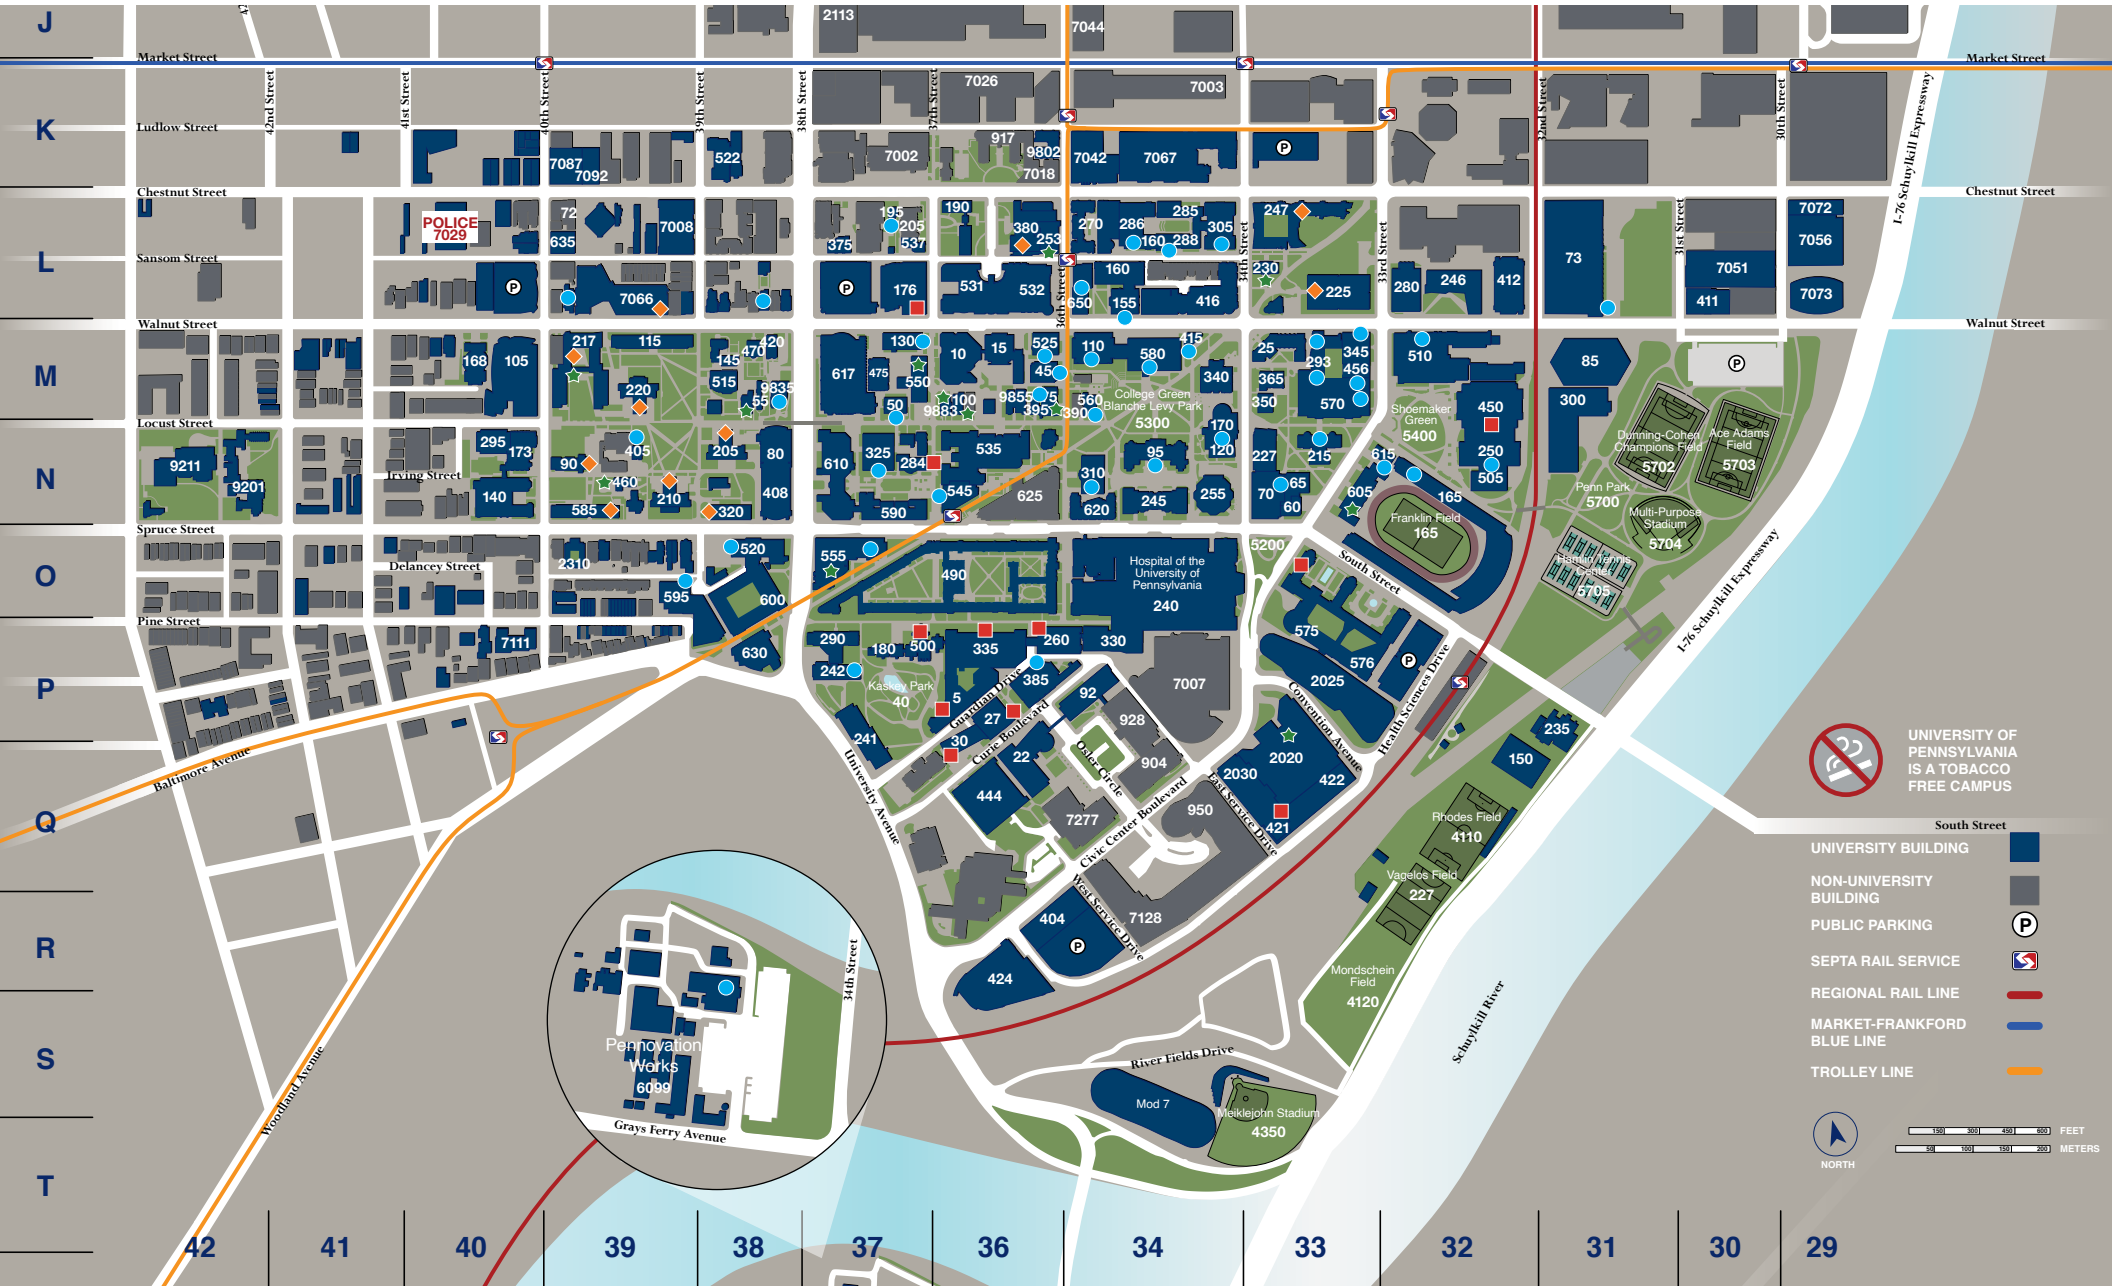

Gender Neutral Restrooms Map

- Penn Card Access
- ★ Public Access
- Program Access
- ◆ Residential Access Only

UNIVERSITY OF PENNSYLVANIA IS A TOBACCO FREE CAMPUS

- South Street**
- UNIVERSITY BUILDING ■
 - NON-UNIVERSITY BUILDING ■
 - PUBLIC PARKING P
 - SEPTA RAIL SERVICE ⤵
 - REGIONAL RAIL LINE —
 - MARKET-FRANKFORD BLUE LINE —
 - TROLLEY LINE —