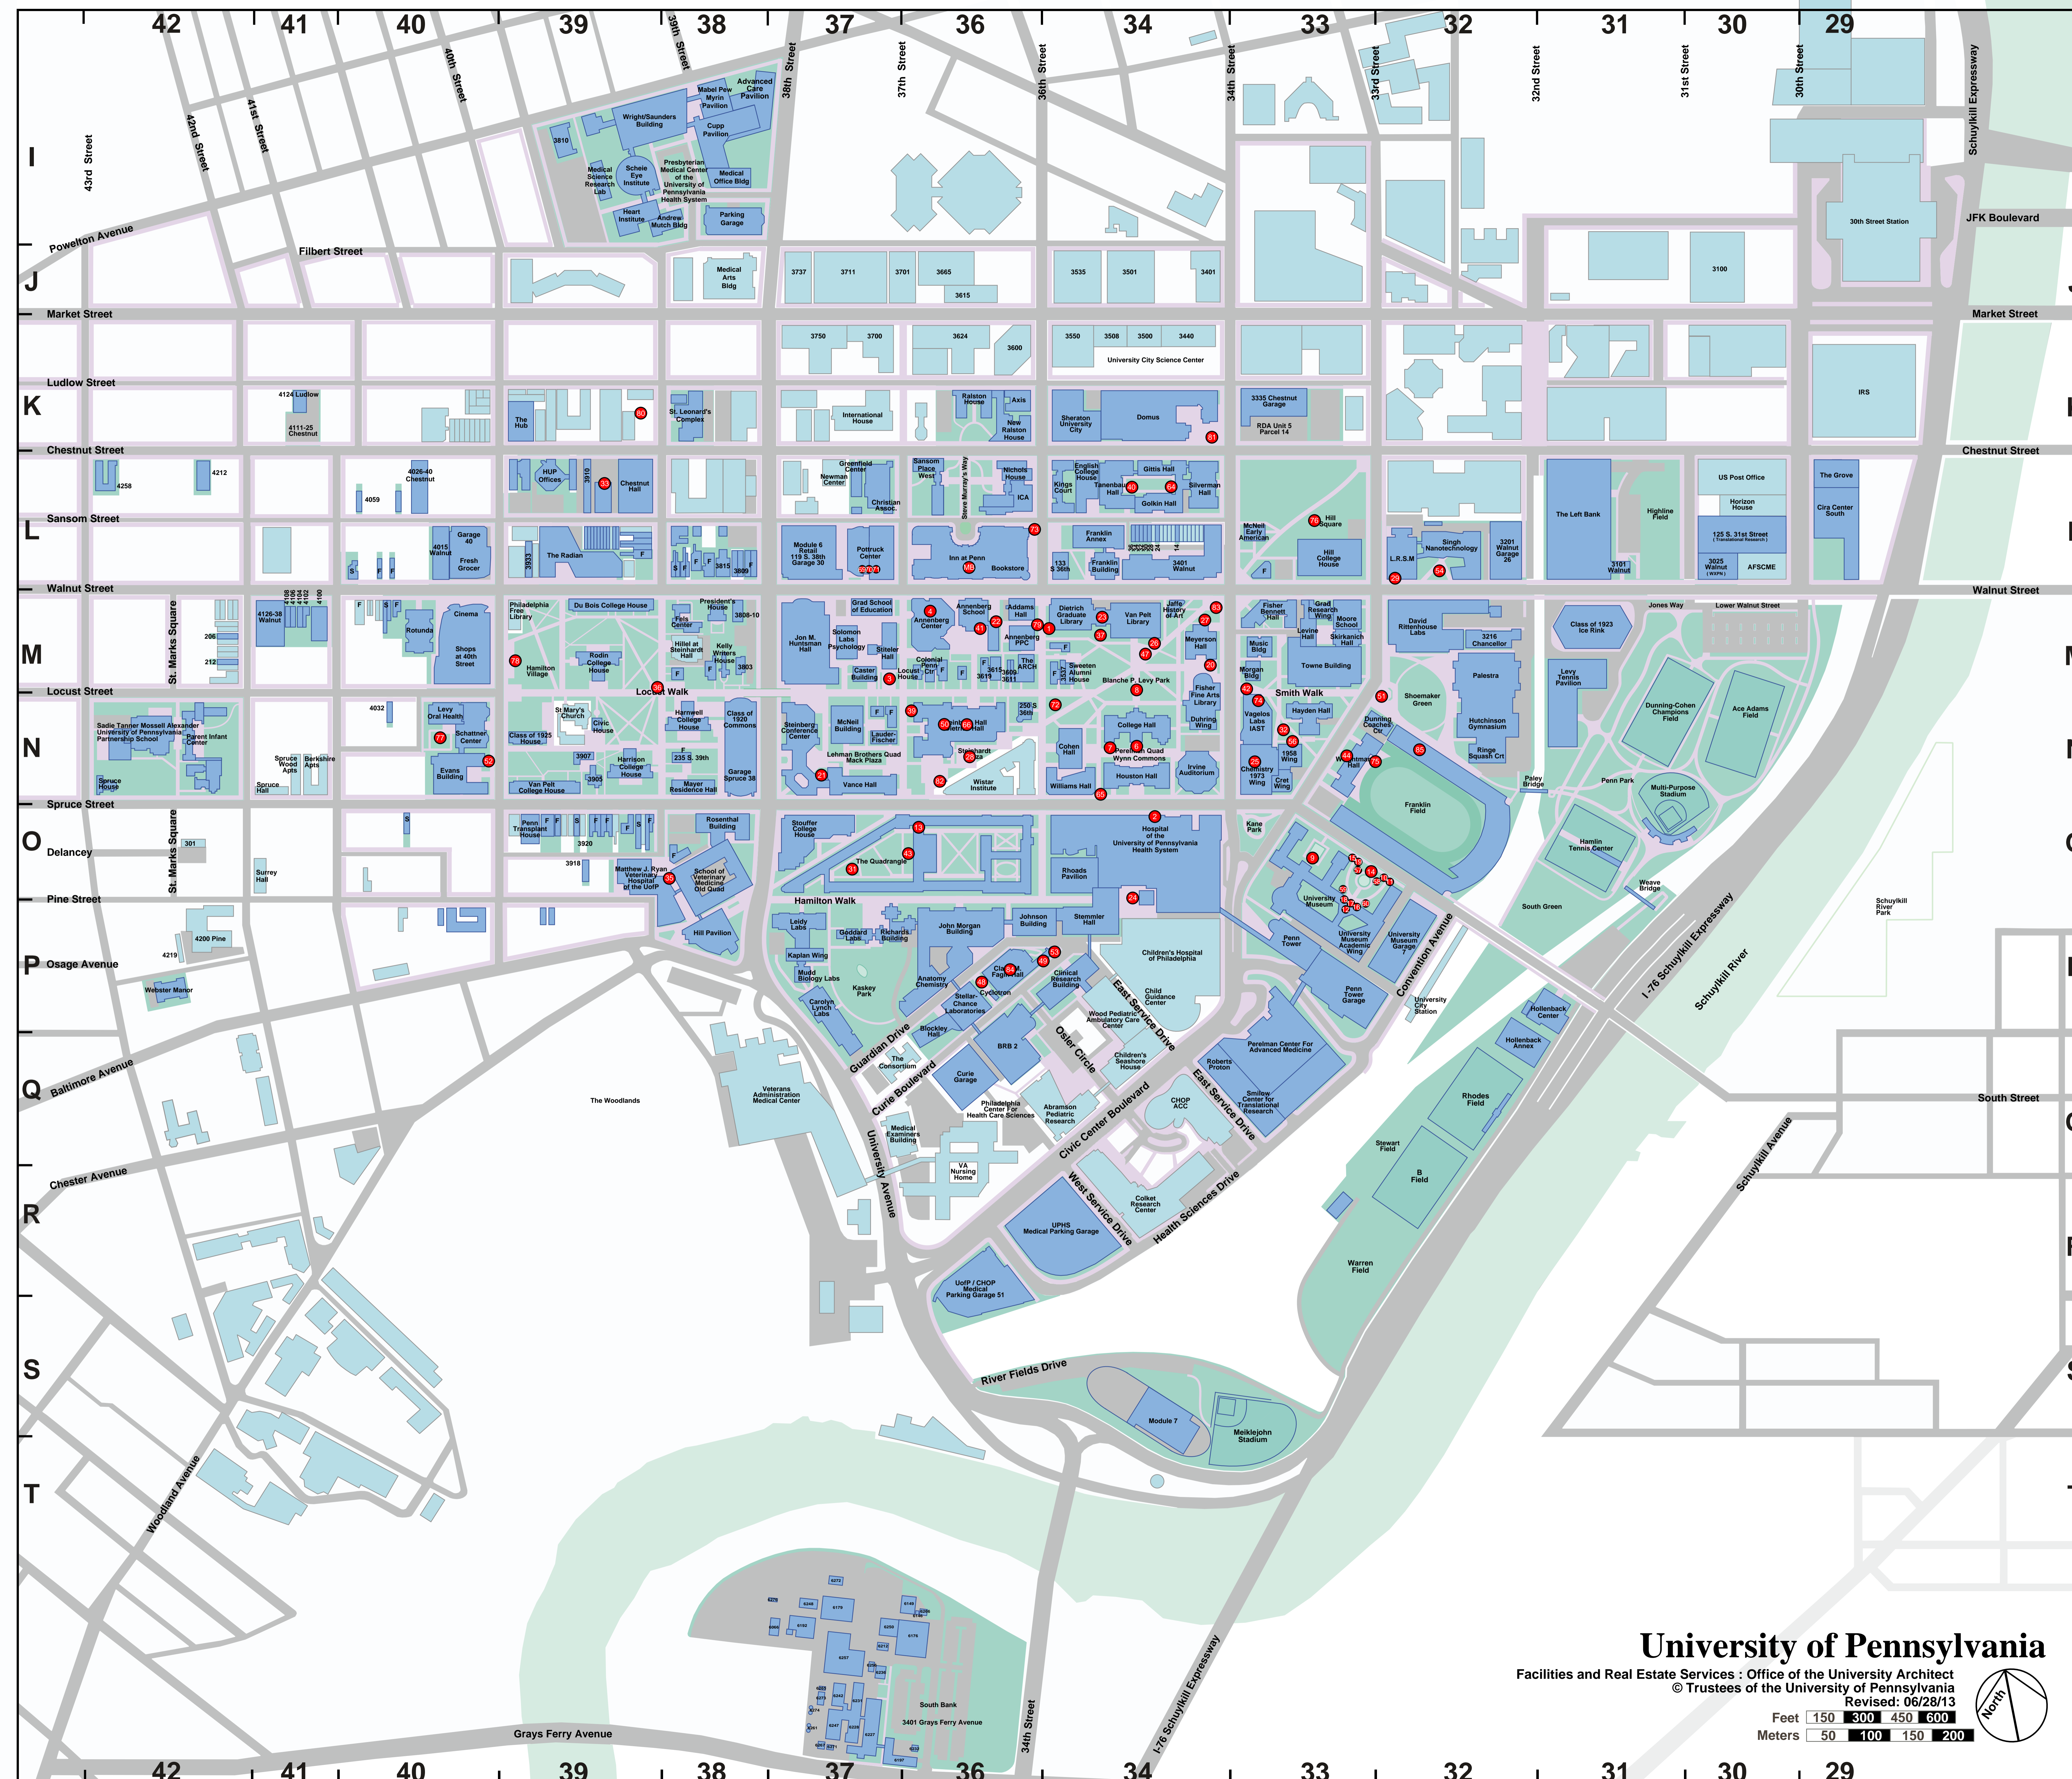

Sculpture & Public Art on the Penn Campus

- 23 #3 Williamsburg Series
 - 76 125 Years
 - 10 Africa
 - 25 After Iyengar
 - 11 America
 - 73 Antillean Couple
 - 15 Asia
 - 8 Benjamin Franklin
 - 39 Benjamin Franklin
 - 33 Blue Yonder Wander
 - 41 Celebration
 - 31 Charles Custis Harrison
 - 7 Charles Lenni
 - 85 Chuck Bednarik
 - 82 Class of 1956 Trolley
 - 56 Column & Capital
 - 22 Construction '66
 - 49 Construction For Outdoors #7
 - 57 Corinthian Column Capitals
 - 58 Corinthian Column Capitals
 - 36 Covenant
 - 16 Doorway Lintel : Left
 - 17 Doorway Lintel : Center
 - 18 Doorway Lintel : Right
 - 6 Dr. William Pepper
 - 42 Edgar Fahs Smith
 - 69 Eight, The
 - 29 Eitanin
 - 19 Europe
 - 64 Fordham Memorial Fountain
 - 75 George Munger
 - 60 Guardian Lion : Female
 - 59 Guardian Lion : Male
 - 21 Homage To Georgia O'Keefe
 - 4 Homage to Performing Art
 - 40 Ivy Composition #2
 - 50 Jean D'Aire
 - 20 Jerusalem Stable
 - 32 John Harrison 1773-1833
 - 79 Kelly Family Gates
 - 35 Life Savers
 - 28 Lily Composition # 3
 - 3 Lindemann Fountain
 - 9 Lion's Head Fountain
 - 72 Love
 - 65 Memorial Gates
 - 70 Modern Discus Thrower, The
 - 26 Pan With Sundial
 - 37 Peace Symbol
 - 83 Penn Monolith
 - 78 Plateau 2005
 - 71 Plunger, The
 - 27 Polyhedron Forms (Black Forest)
 - 53 Pyramid
 - 24 Quadrature #1
 - 43 Reverend Whitefield
 - 13 Scholar, Football Player: A Drinking Fountain
 - 84 Seated Woman
 - 52 Shongun XXII
 - 48 Six Triangles, The
 - 1 Solomon
 - 47 Split Button
 - 77 Spring
 - 2 Thomas Sovereign Gates
 - 80 Tribute To Tuskegee
 - 12 University Museum Arms / Insignia
 - 14 University Museum Fountain
 - 66 Untitled
 - 74 Untitled
 - 51 War Memorial Flagpole
 - 81 Wave Forms
 - 54 We Lost
 - 44 Youthful Franklin, The
- MB McKenzie/Brown Collection