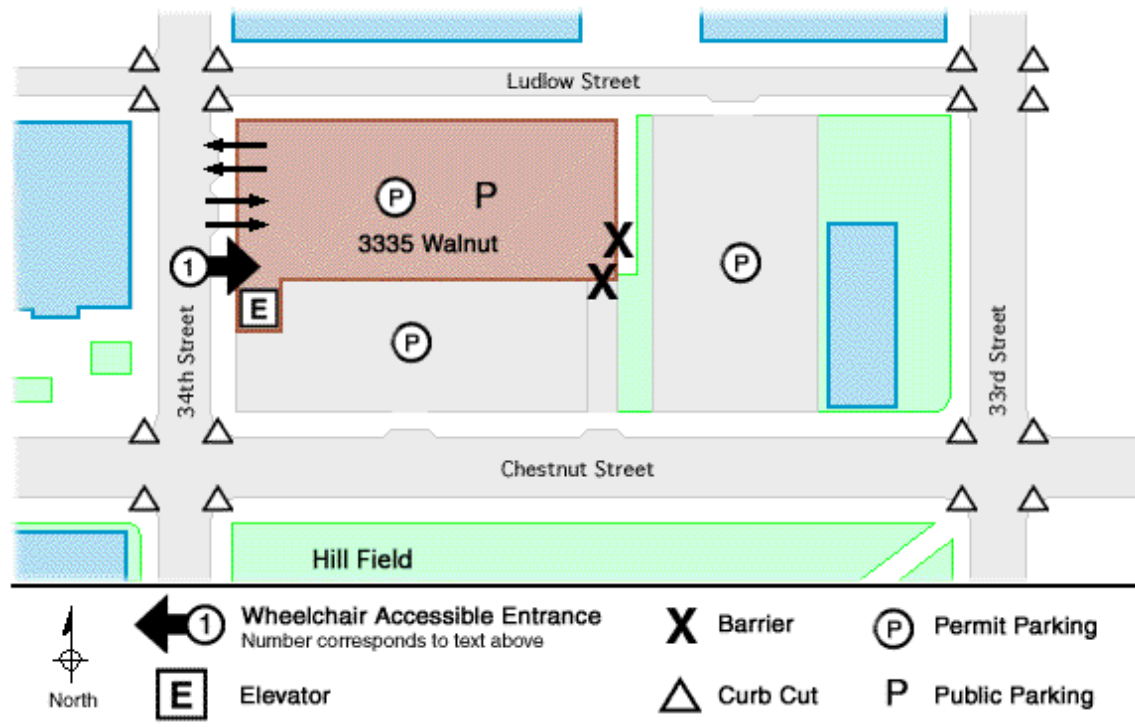

PennAccess: Parking Garage 37 – 3335 Chestnut Street

Entrance Information:

3335 Chestnut Street . Philadelphia . PA . 19104

1. The pedestrian door is located in the southwest corner of the building. A bar divides the double door. The elevators are located directly to the right as you enter the garage.

- The garage could also be entered through the car ramps (small arrows), if the pedestrian door proved too narrow.

Elevator Information:

- There is one bank of two elevators located in the southwest corner of the building.

Accessible Restrooms:

- There are no restrooms in this parking garage.

Building Information:

- There are two designated accessible parking spaces on floors two through seven, close to the elevator bank.
- There are eight floors in all.