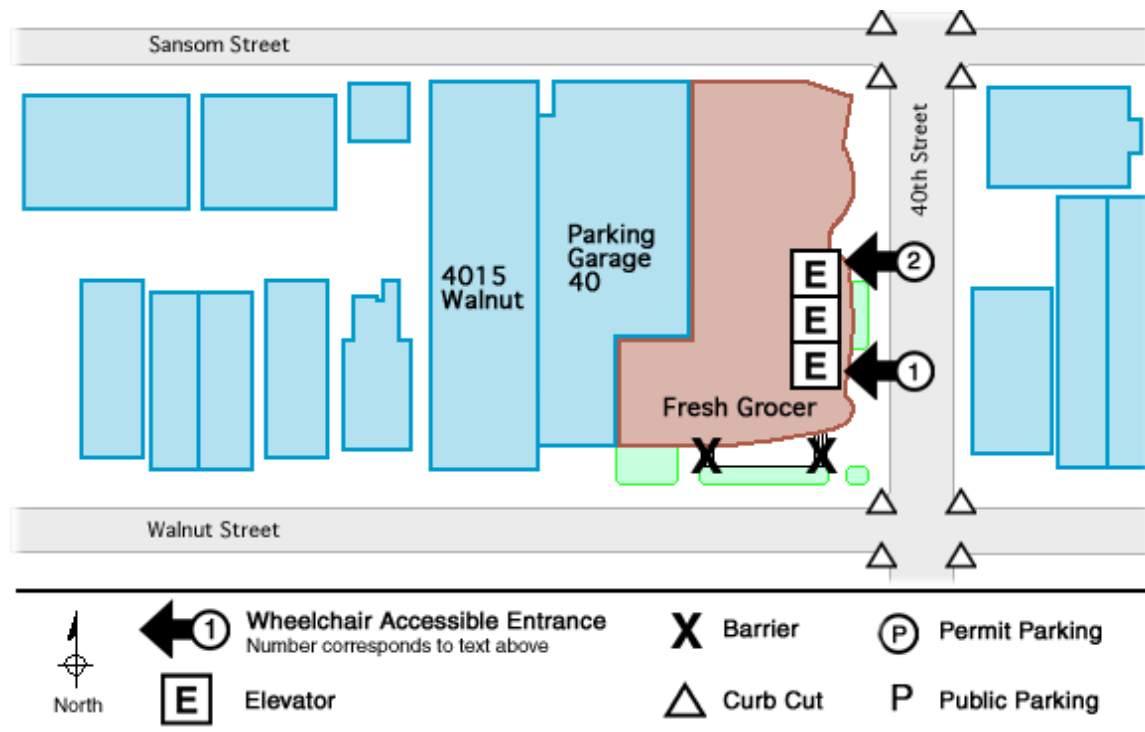

PennAccess: Fresh Grocer

Entrance Information:

4001 Walnut Street . Philadelphia . PA . 19104

1. The first entrance off of 40th street has a very shallow rise to the door and is operated by a push-plate. It opens into the lobby of The Fresh Grocer market. From the lobby, automatic sliding doors lead into the store itself.
2. The second entrance off of 40th street is level and is operated by a push-plate. It opens into the lobby of The Fresh Grocer market. From the lobby, automatic sliding doors lead into the store itself.

Note: For those parking in the attached parking garage, the lobby can also be reached by way of the elevators.

- The Walnut Street entrance to the market involves several stairs and is inaccessible.

Elevator Information:

- There is a bank of three elevators on the east side of the building, located in the lobby. They access all floors of the building.

Accessible Restrooms:

Building Information:

- The Fresh Grocer market is located only on the first floor of the building.
- There is a grocery pickup station located on the second floor (level), directly above the store. This will transport your groceries up into the parking level, from where you can pick them up in your car.
- Public parking is available on floors 3-6 of parking garage 40 located above the store.