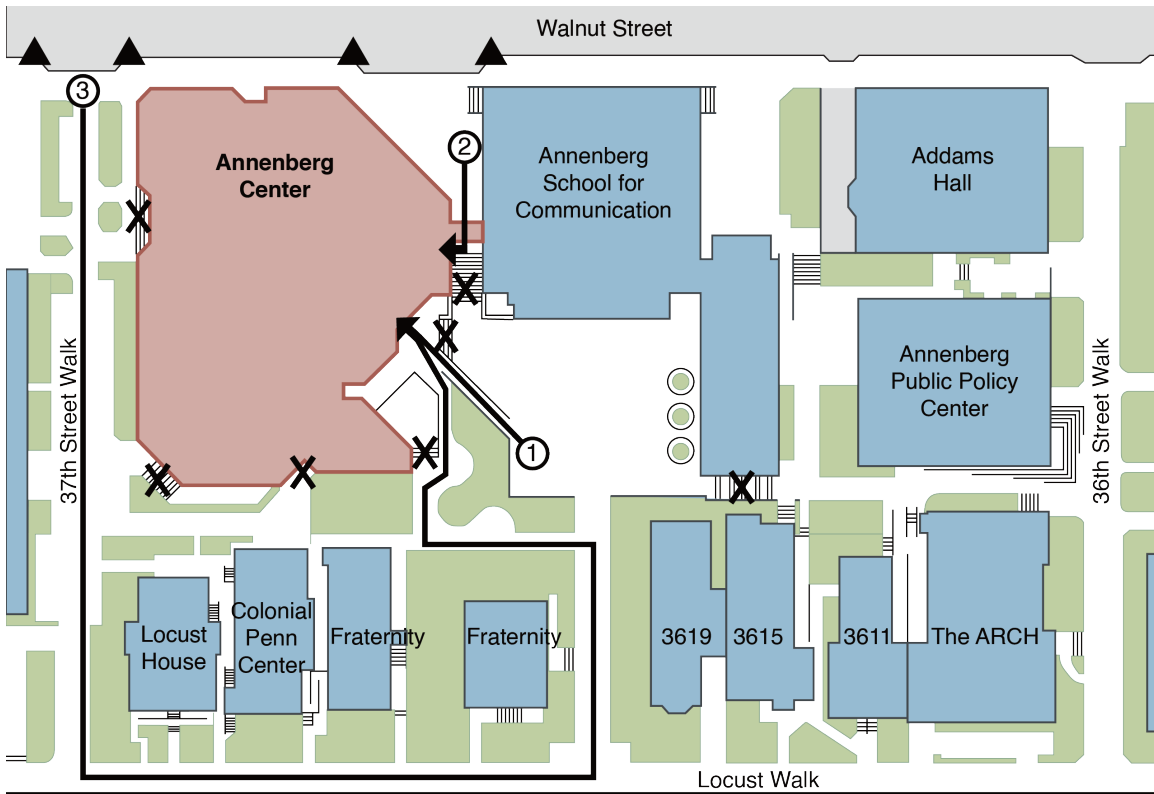

PennAccess: Annenberg Center

North

Wheelchair Accessible Entrance
Number corresponds to text above

Elevator

Barrier

Curb Cut

Permit Parking

Public Parking

Entrance Information:

3680 Walnut Street. Philadelphia. PA. 19104

1. The south entrance through the courtyard off Locust Walk is inclined at the preferred ADA slope. This entrance leads to the main lobby with an elevator located to the right. The House Manager can call an usher to escort a patron using a wheelchair outside to the accessible balcony entrance of the Zellerbach Theater. There is a second ramped path that passes through a table and seating area.
2. The east entrance is located between the Annenberg Center and the Annenberg School off Walnut Street and leads to the lower mezzanine level. There is a bell to call an usher to open the door for wheelchair access. From this entrance the elevator can be used to access all areas of the building except the Zellerbach Theater balcony.
3. An alternate entry from Walnut Street, for times when an usher may not be available at the east entrance, is available by following 37th Street, south to Locust Walk and turning left (east), and proceeding to the courtyard Walk as in entry #1.

Elevator Information:

- There is one elevator located near the south entrance. It accesses all areas of the building except the balcony of the Zellerbach Theater.

Accessible Restrooms:

- Main lobby level - men's and women's
Class of 94 Lobby, SL Level – men's and women's