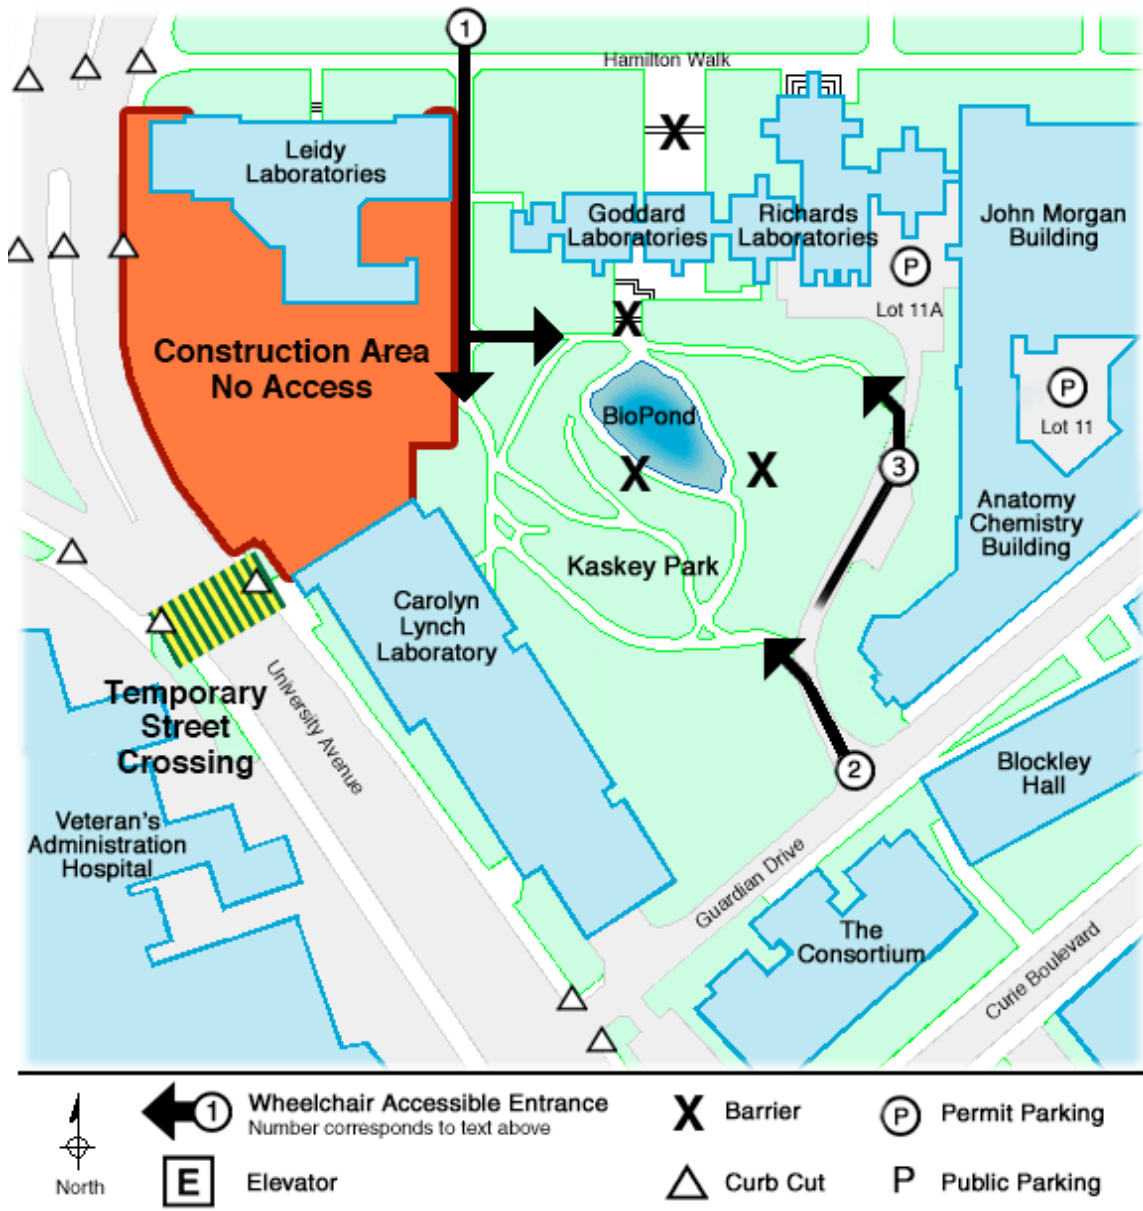

## PennAccess: Kaskey Park

### Entrance Information:

1. There is a level pathway into the park from Hamilton Walk.
2. There is a pathway into the park, from the vehicle access road leading to a surface parking lot off of Guardian Drive. Note: This is not an ADA designed, nor designated approach and the initial grade from Guardian Drive, is excessive.
3. There is a second pathway, located further up the grade, using the same access road off Guardian Drive.

### Elevator Information:

- Not applicable

### Accessible Restrooms:

- Not applicable

**Building Information:**

- This is not a building.
- Most of the pathways have a wood chip surface which can become soft during some weather conditions, making passage difficult.
- See also: Department of Biology ... for a QuickTime video tour of the area, showing the pathways.