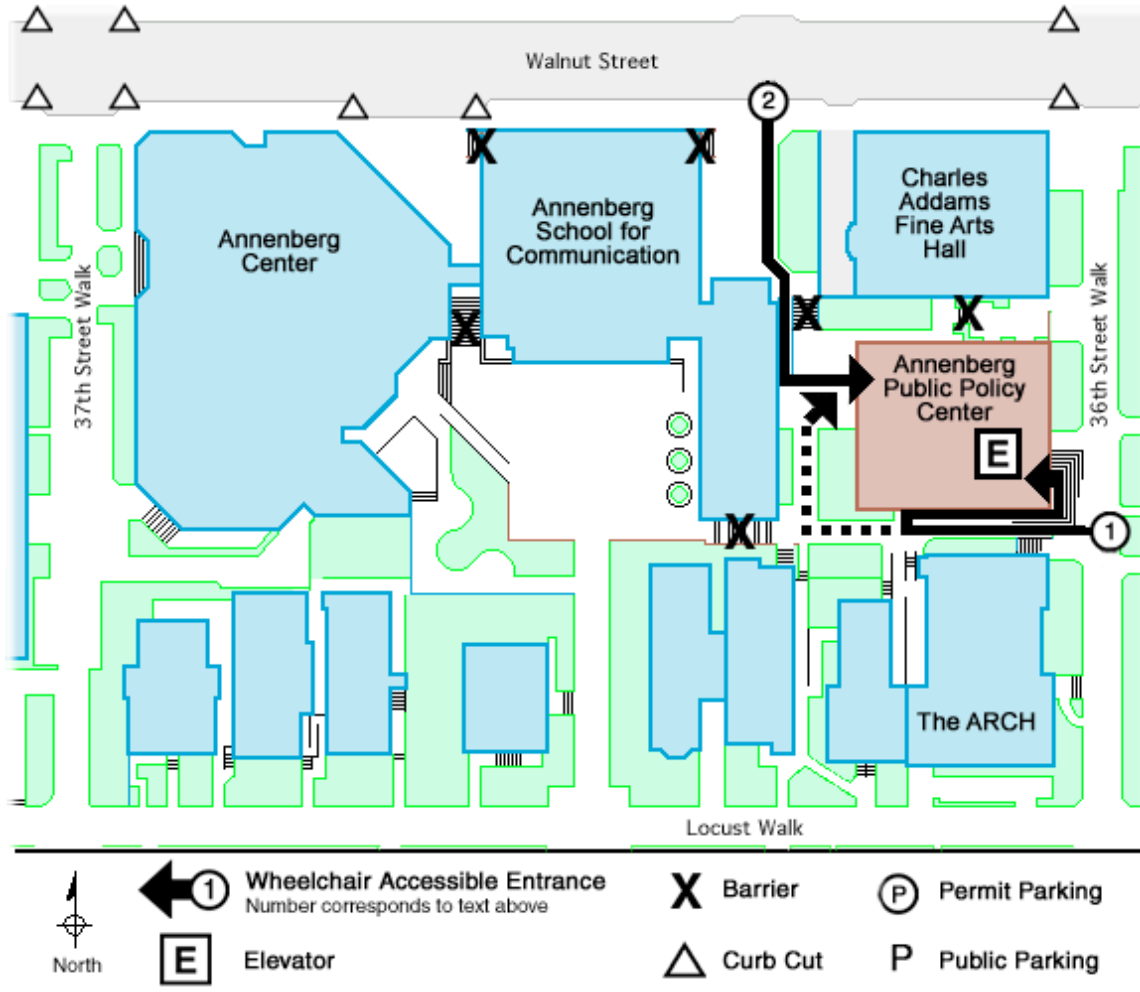

PennAccess: Annenberg Public Policy Center

Entrance Information:

202 S. 36th Street. Philadelphia . PA . 19104

1. The main entry located on 36th Street, is accessible by first proceeding west along an inclined path between the Annenberg Public Policy Center (APPC) and the ARCH, until you reach the beginning of an area in the walkway, level with the first floor entrance. This level path leads to the front door. The exterior entry to the Agora may be reached using the initial half of this route and continuing on the pathway around the building.
2. The Agora entrance is located in the northwest corner of the building and is accessible from Walnut Street through the level Annenberg School entry courtyard and up a slight ramp to the APPC Courtyard. This route also connects to the incline level to the 36th Street entrance and on to 36th Street Walk.

Elevator Information:

- There is one elevator inside the entrance lobby of the building. This elevator accesses all floors.

Accessible Restrooms:

- All of the restrooms are ADA accessible

Building Information:

- Entry is by key card access only, except during public events.