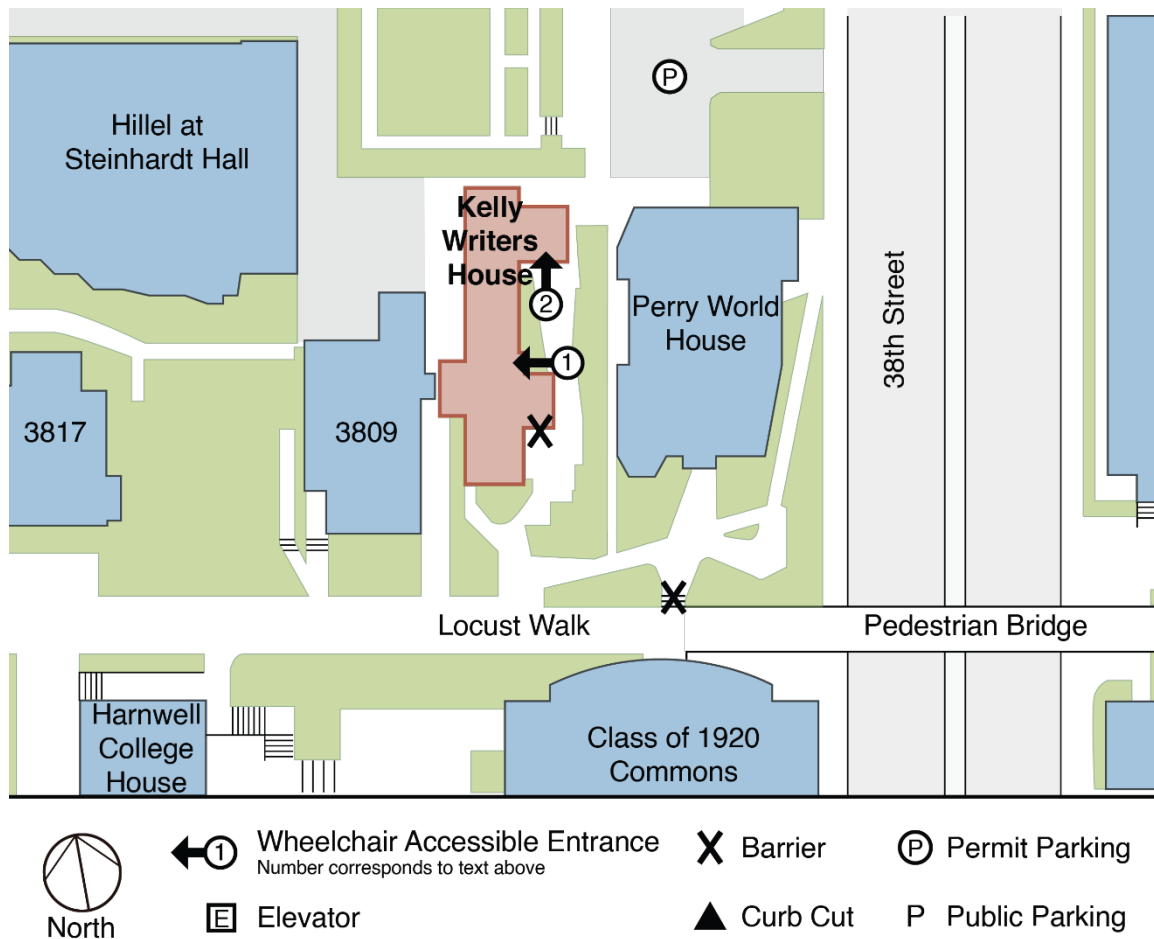

PennAccess: Kelly Writers House

Entrance Information:

3805 Locust Walk. Philadelphia. PA. 19104

1. From Locust Walk, go through a 29" wide gate and take the left path. The main entrance can be reached by a ramp located on the southwest side of the building. The door is wide and opens outward.
2. A second ramped entrance is located on the northeast side of the building toward the rear.

Elevator Information:

- There are no elevators in this building. The upper floors and basement are only accessible by stairs.

Accessible Restrooms:

- There is one gender neutral accessible restroom on the first floor.

Building Information:

- The first floor of this building is accessible.