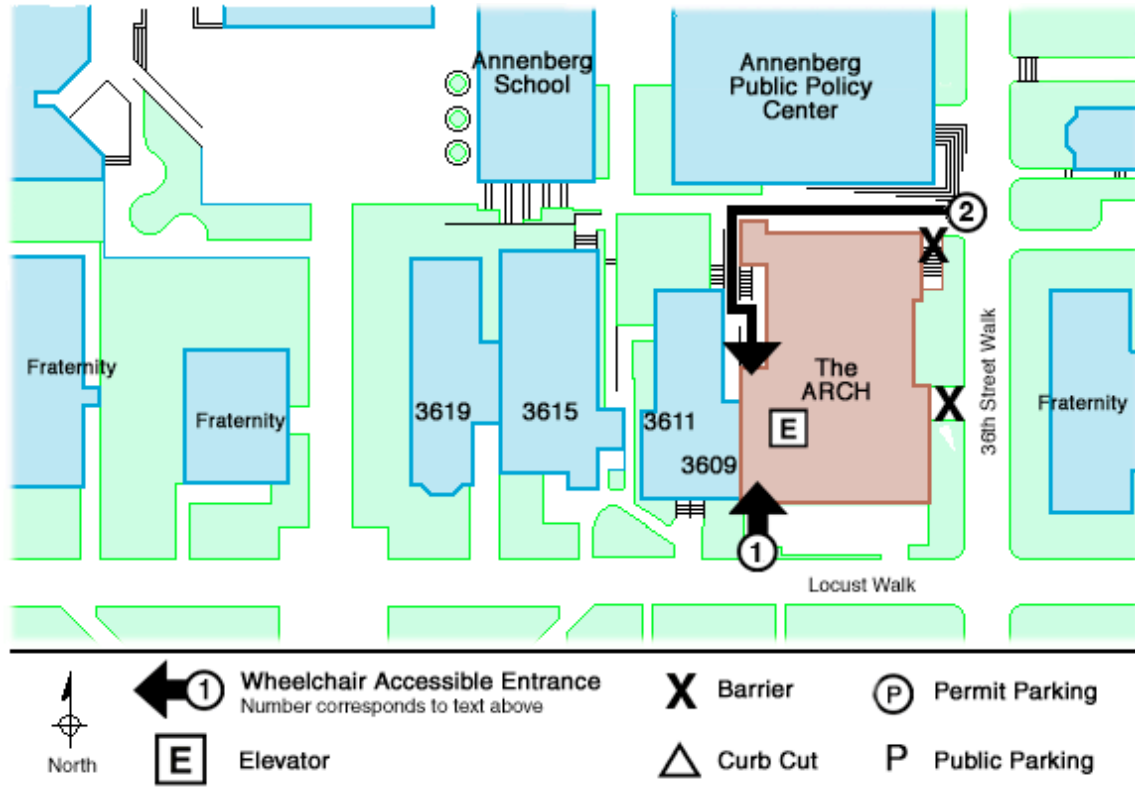

PennAccess: ARCH, The

Entrance Information:

3601 Locust Walk . Philadelphia . PA . 19104

1. The entrance to the building off Locust Walk is accessible. This leads to the café and into the rest of the building.
2. A second entrance off 36th Street accesses the building through a series of hallways.

Elevator Information:

- There is elevator access to every level.

Accessible Restrooms:

- There are accessible restrooms on the ground, 2nd and 3rd floors.

Building Information:

- There are several areas in this building, the Arts, Research and Culture House, CURF departmental offices, an auditorium and lounge area, and the La Casa, Makuu & PAACH commons area.