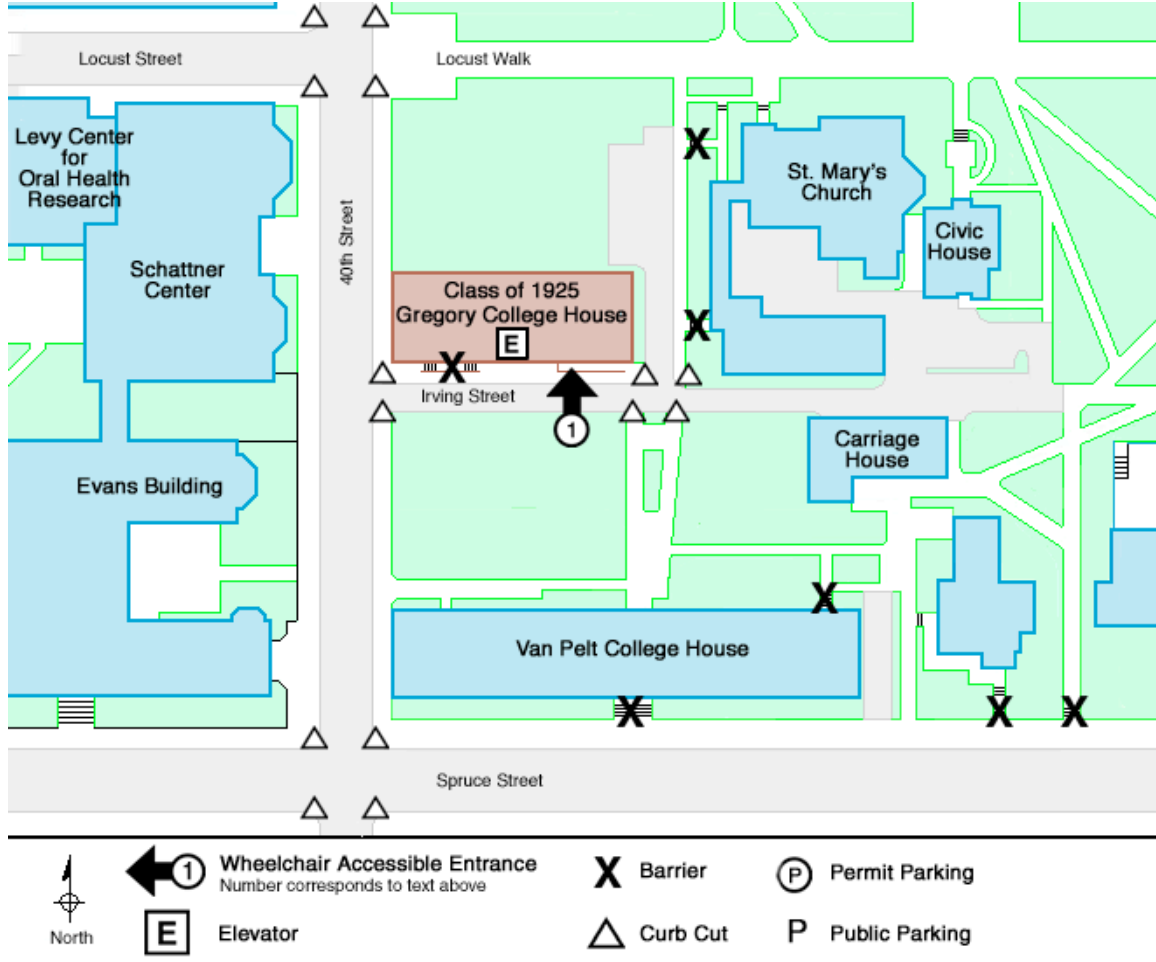

PennAccess: Class of 1925 – Gregory College House

Entrance Information:

3941 Irving Street . Philadelphia . PA . 19104

1. The main entrance is off Irving St. There is a curb cut from the street and a ramp into the building. There is a push-plate-operated door with a key code for after hours and a phone outside.

Elevator Information:

- There is a lift in the middle of the building. The lift only accesses the first floor and the basement, where house activities and programs are scheduled. The elevator is key access only.
- There are four floors; the top three are accessible only by stair.

Accessible Restrooms:

- There is one wheelchair accessible restroom on the first floor and one accessible restroom on the basement level.

Building Information:

- There is one apartment equipped for a student using a wheelchair on the first floor. This room has a private accessible restroom.
- Modern Languages is located in this building.