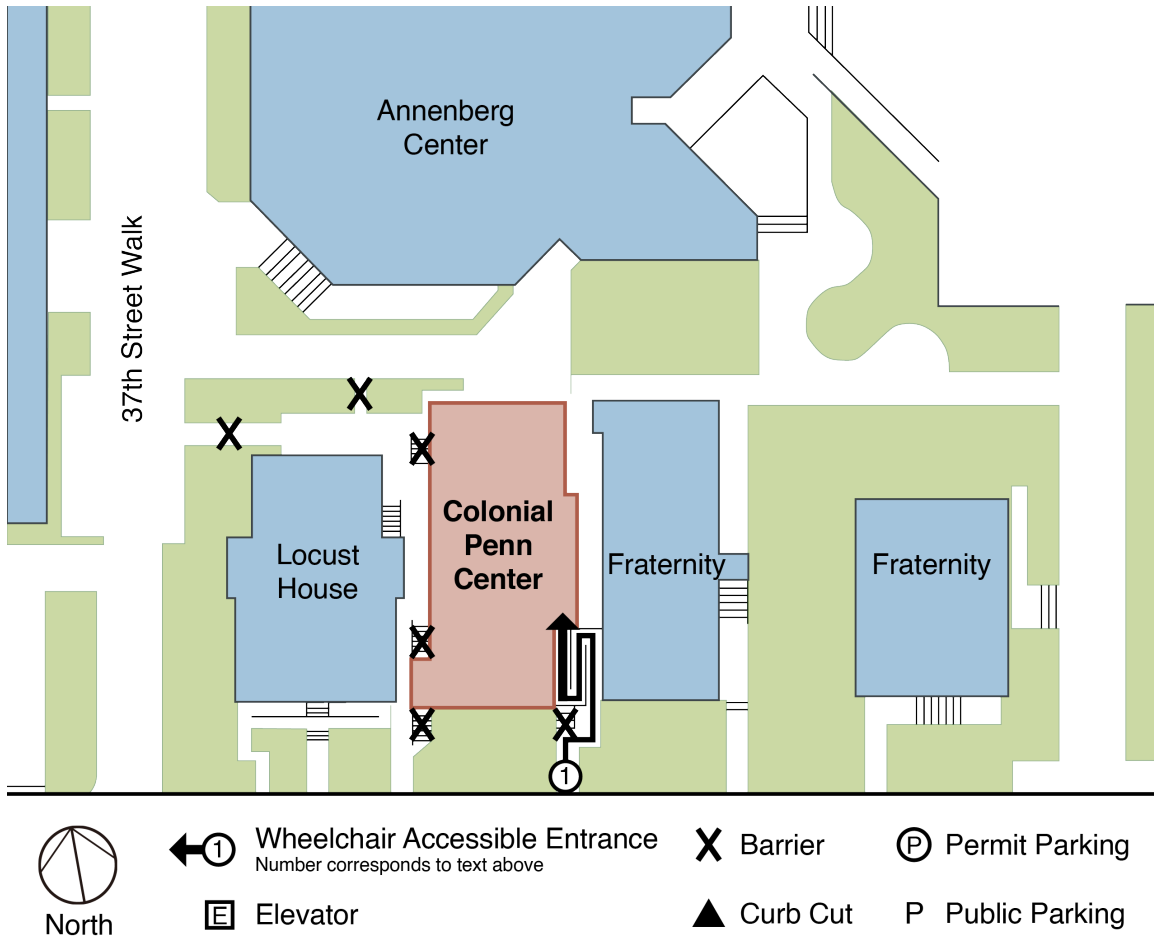

PennAccess: Colonial Penn Center

Entrance Information:

3641 Locust Walk. Philadelphia. PA. 19104

1. The main entrance is accessible by ramp and a push button door.

- The west entrance from Locust Walk is not accessible.

Elevator Information:

- There is one elevator in the middle of the building. The elevator is 38" by 57" with a 32" opening.

Accessible Restrooms:

- The women's room on the ground floor is accessible.
- The men's room on the ground floor is accessible.

Building Information:

- There is an accessible drinking fountain by the elevator, on the first floor.

Hours:

- Colonial Penn Center is open: Monday through Friday, 7:00 a.m. to 6:00 p.m.
- The building is closed: Weekends and holidays.