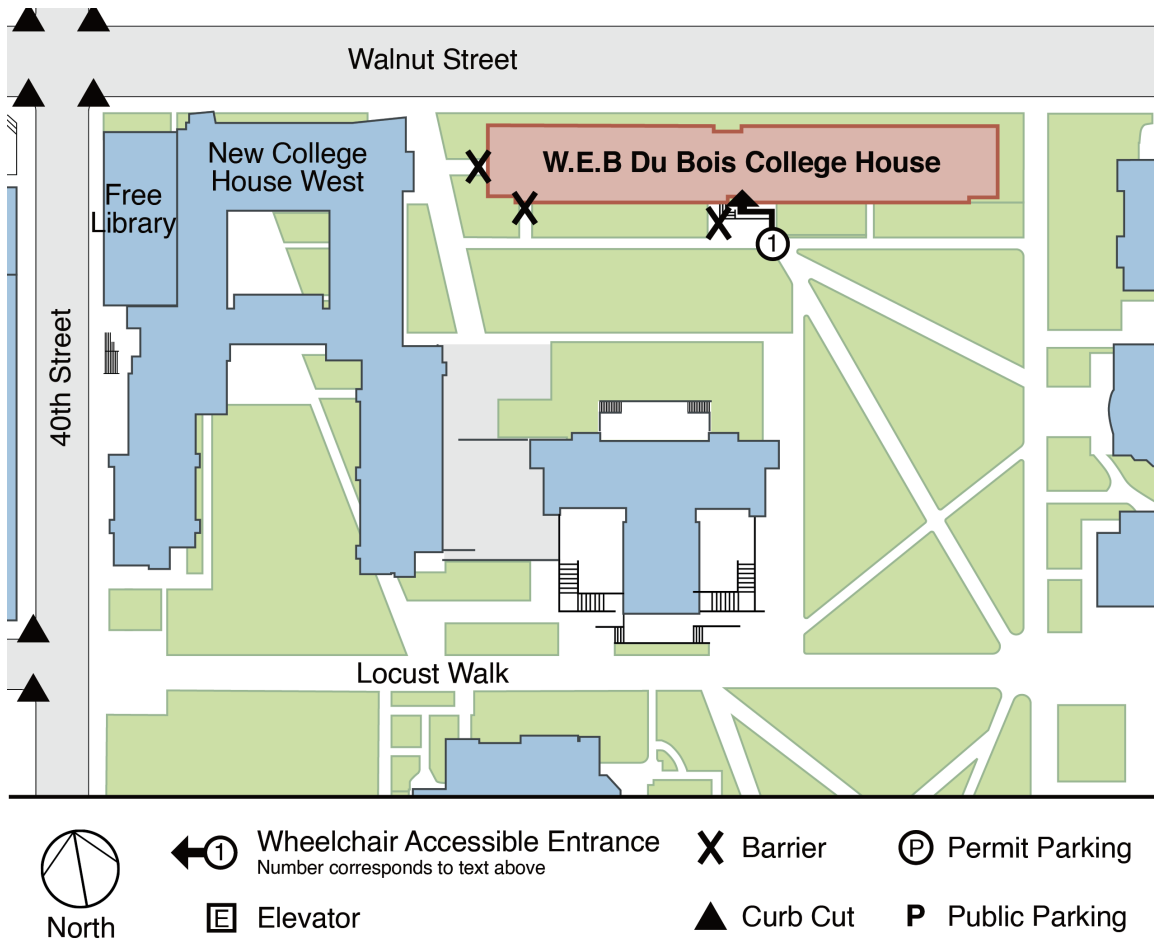

## PennAccess: Du Bois College House, W.E.B.

### Entrance Information:

3900 Walnut Street. Philadelphia. PA. 19104

1. The main entrance is located on the south side of the building, where there is a ramp. Two pairs of double, manual doors open outward. Once inside, flights of two to four stairs lead into each hallway.

### Elevator Information:

- There are no elevators in the building. The upper floors and the basement can be accessed only by stair.

### Accessible Restrooms:

- There are no accessible restrooms.