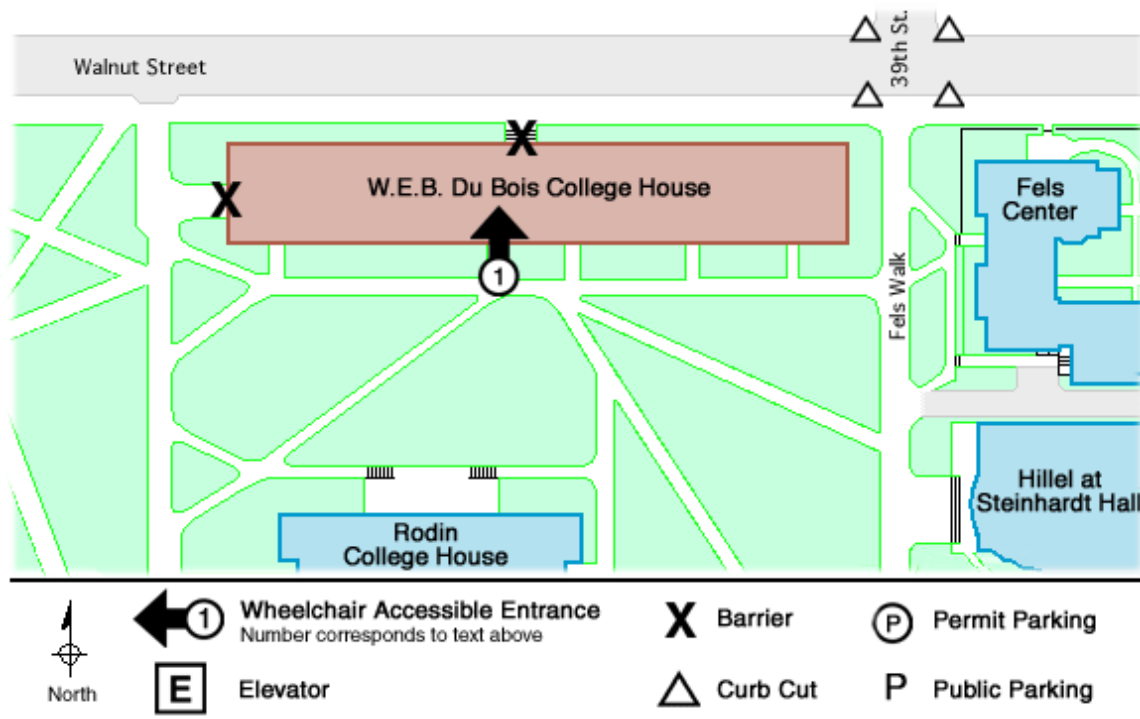

## PennAccess: Du Bois College House, W.E.B.

### Entrance Information:

3900 Walnut Street . Philadelphia . PA . 19104

1. The main entrance is located on the south side of the building, where there is a ramp. Two pairs of double, manual doors open outward. Once inside, flights of two to four stairs lead into each hallway.