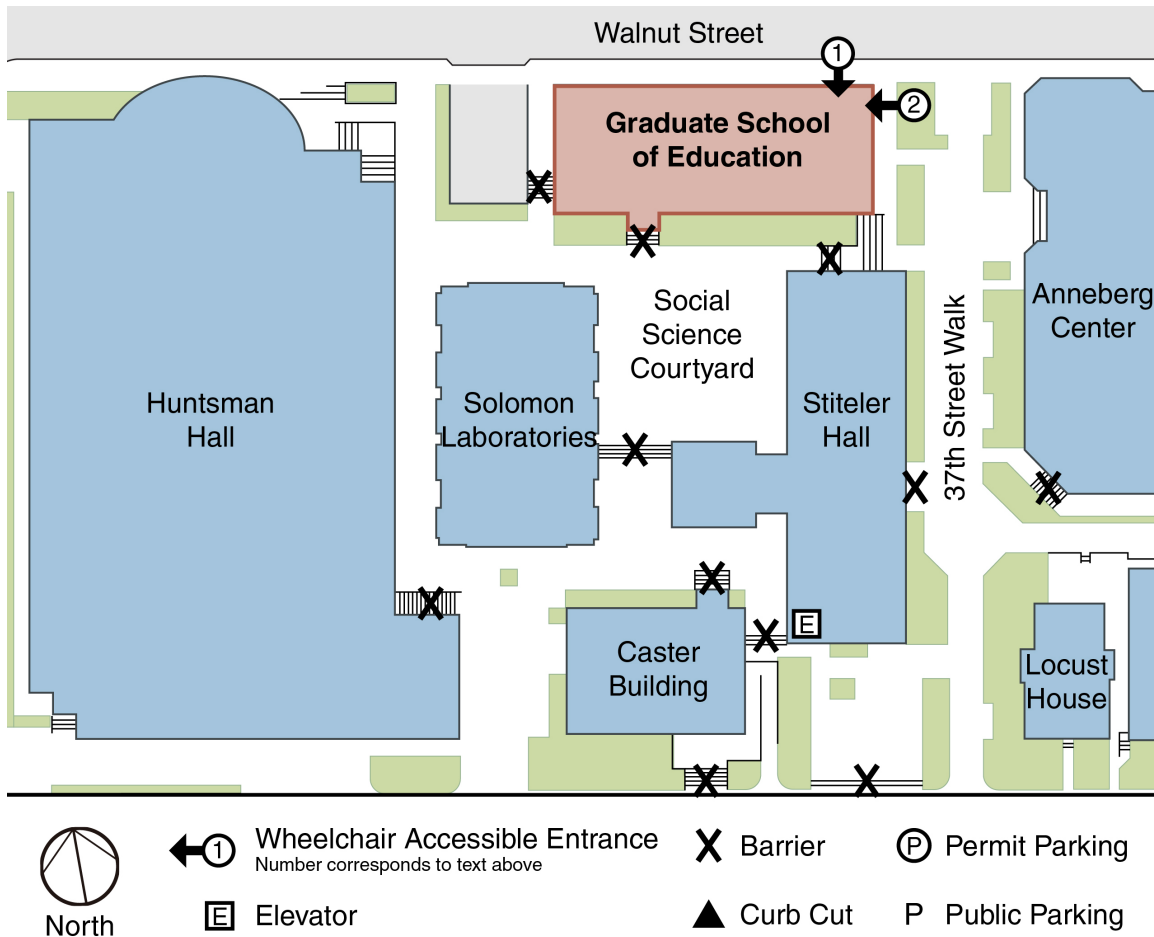

PennAccess: Graduate School of Education Building

Entrance Information:

3700 Walnut Street. Philadelphia. PA. 19104

1. The main entrance to the building is off of Walnut Street.
2. The east entrance on 37th St. has a key code operated exterior door and remote control operated and a push-plate-operated interior door.

Elevator Information:

- There is one elevator on the south side of the building.

Accessible Restrooms:

- "A" floor - unisex and women's. The unisex has a push-button operated door; the women's has a manual door.

Building Information:

- All department offices are accessible.