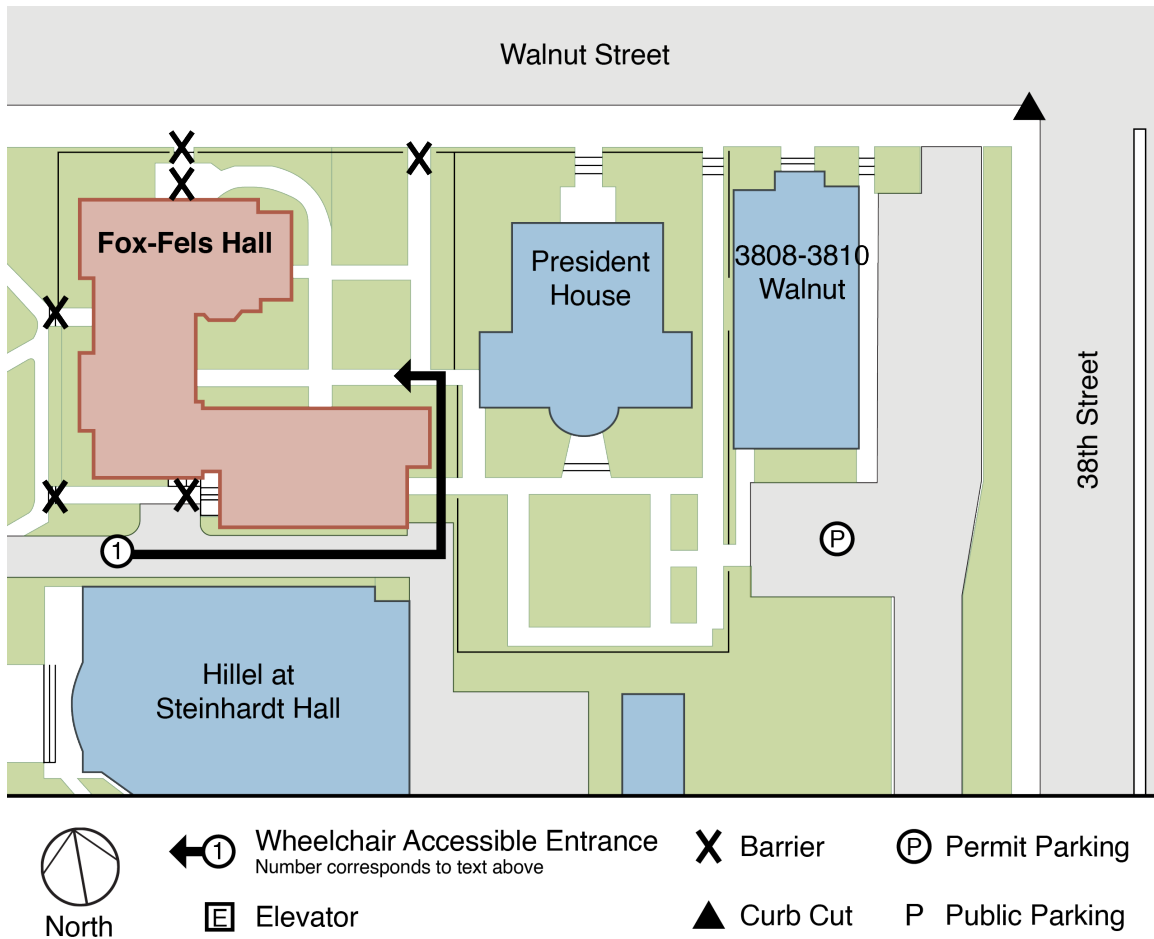

## PennAccess: Fox-Fels Hall

### Entrance Information:

3814 Walnut Street. Philadelphia. PA. 19104

1. Entry is obtained through the driveway on the south side of the building. Proceed to a gated walkway on the east side of the building and follow around to a ramp leading to an elevated patio and entrance. Prior arrangement must be made to have gate unlocked.