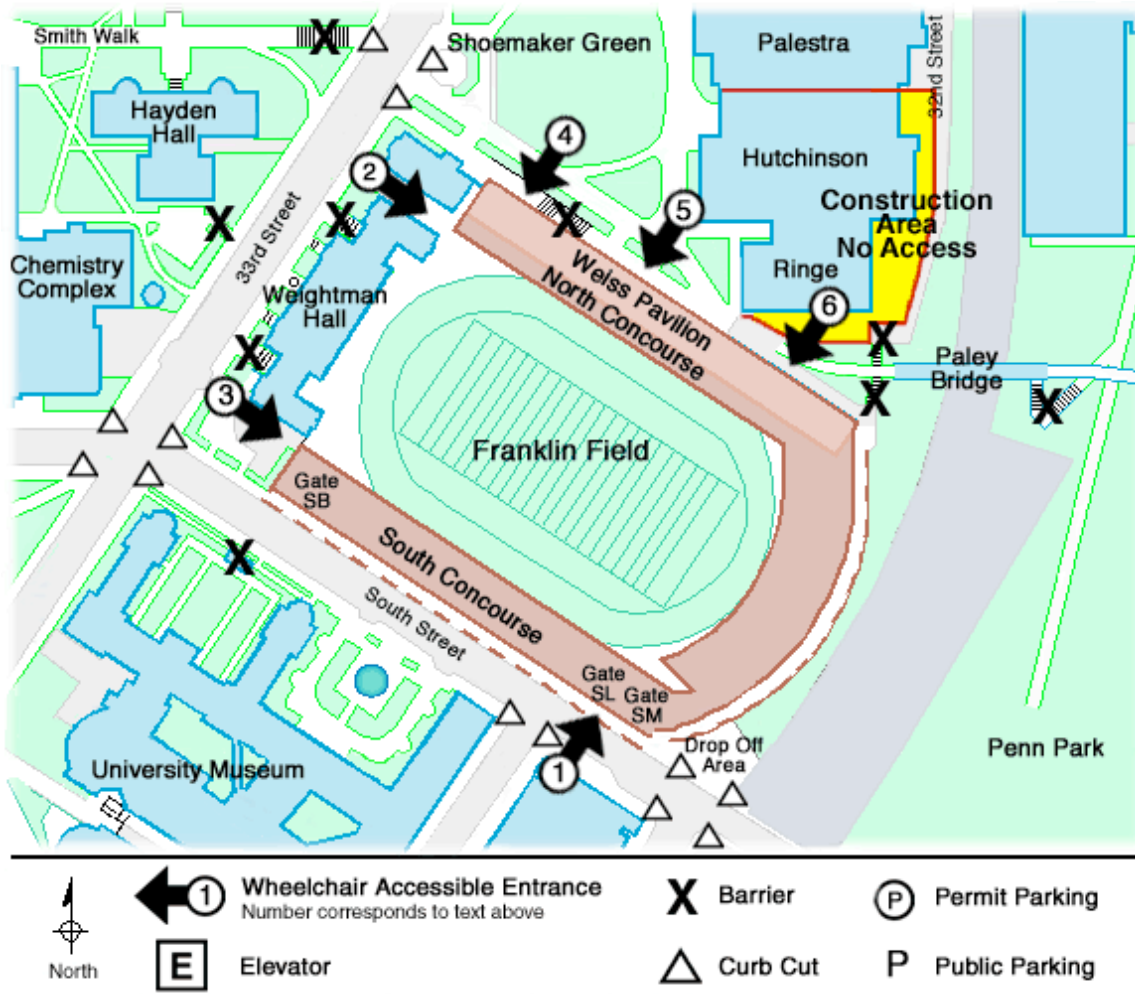

PennAccess: Franklin Field

Entrance Information:

233 South 33rd Street . Philadelphia . PA . 19104

1. The spectator entrance for Franklin Field events is located off South street through Gate SL/SM, which has a ramp from the sidewalk to the east end of the field. This is the entrance to the accessible seating through the South Concourse and into the South Stands. The drop off/pick up area for spectators using the accessible seating is located at the intersection of Convention Ave. and South St. Vehicles may stop temporarily at this location. There are curb cuts and a stoplight at the intersection.
2. The northwest corner of the stadium provides access to the playing field but not the stands.
3. The southwest corner of the stadium provides access to the playing field.
4. One of three (3) accessible entries, into the North Concourse, leading to the North Stands.
5. One of three (3) accessible entries into the North Concourse, leading to the North Stands.
6. One of three (3) accessible entries into the North Concourse, leading to the North Stands.