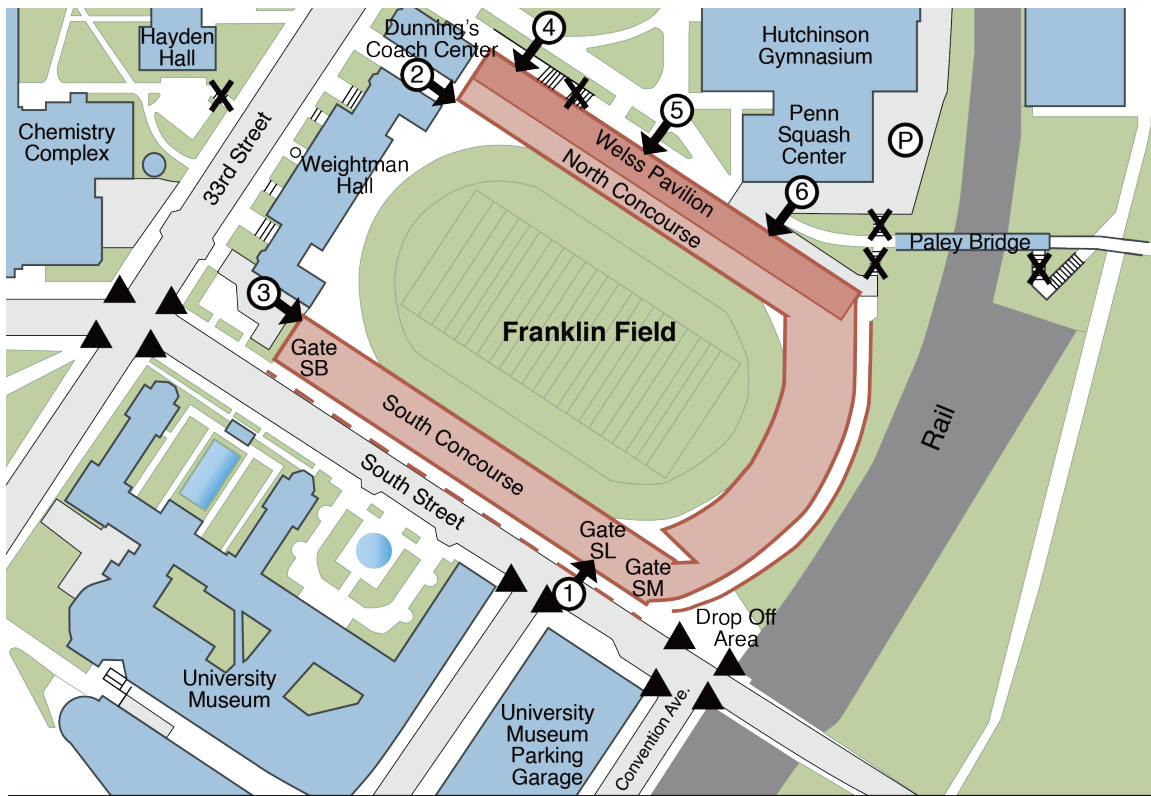

PennAccess: Franklin Field

1 Wheelchair Accessible Entrance
Number corresponds to text above

X Barrier

P Permit Parking

E Elevator

▲ Curb Cut

P Public Parking

Entrance Information:

233 South 33rd Street. Philadelphia. PA. 19104

1. The spectator entrance for Franklin Field events is located off South street through Gate SL/SM, which has a ramp from the sidewalk to the east end of the field. This is the entrance to the accessible seating through the South Concourse and into the South Stands. The drop off/pick up area for spectators using the accessible seating is located at the intersection of Convention Ave. and South St. Vehicles may stop temporarily at this location. There are curb cuts and a stoplight at the intersection.
2. The northwest corner of the stadium provides access to the playing field but not the stands.
3. The southwest corner of the stadium provides access to the playing field.
4. One of three (3) accessible entries, into the North Concourse, leading to the North Stands.
5. One of three (3) accessible entries into the North Concourse, leading to the North Stands.
6. One of three (3) accessible entries into the North Concourse, leading to the North Stands.

Elevator Information:

- There are no elevators in Franklin Field.
- There is 1 elevator in the Weiss Pavilion, that has no further access to Franklin Field.