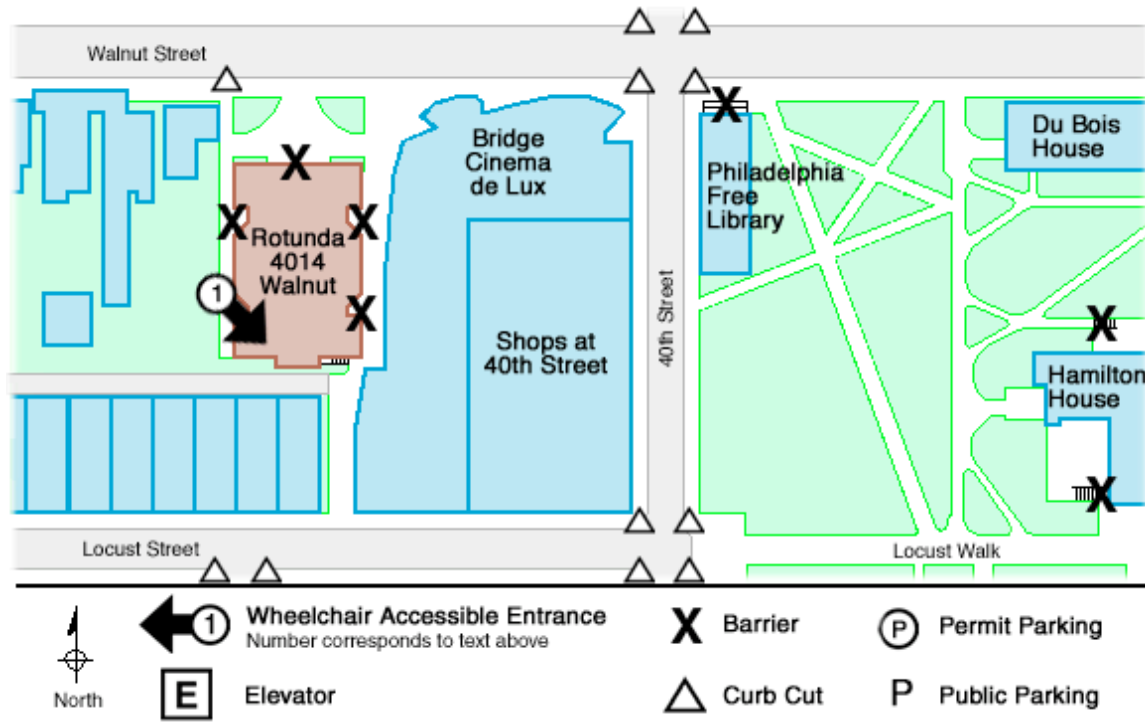

## PennAccess: Rotunda

### Entrance Information:

4014 Walnut Street . Philadelphia . PA . 19104

1. There is a wooden ramp up to the southwest door.

- There are several steps up to all other entrances.

### Accessible Restrooms:

- There is one accessible restroom on the first floor, on the west side of the building, near the accessible entrance (1).