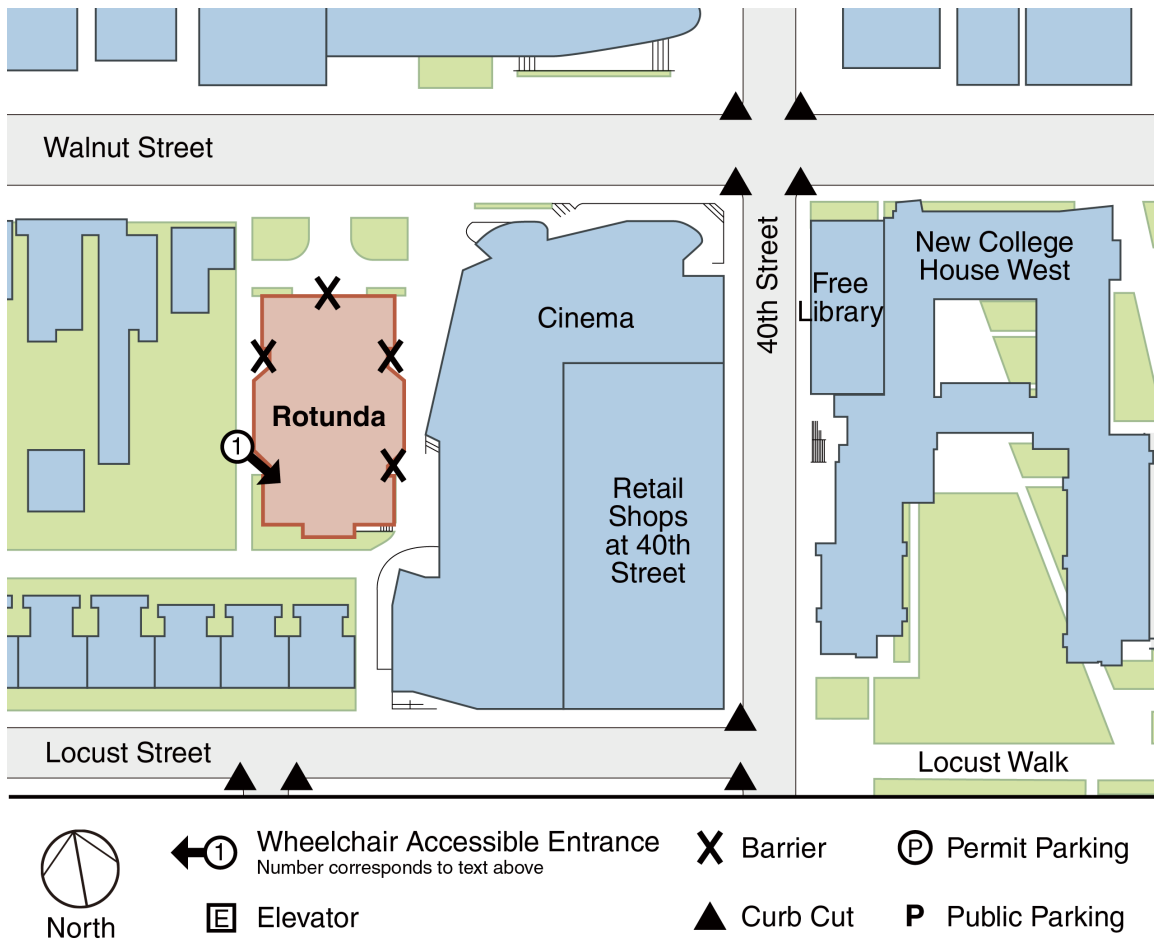

PennAccess: Rotunda

Entrance Information:

4014 Walnut Street. Philadelphia. PA. 19104

1. There is a wooden ramp up to the southwest door.

- There are several steps up to all other entrances.

Elevator Information:

- There are no elevators in this building.

Accessible Restrooms:

- There is one accessible restroom on the first floor, on the west side of the building, near the accessible entrance (1).

Building Information:

- The building serves as a venue for various music, film, spoken word, theater, art, dance,