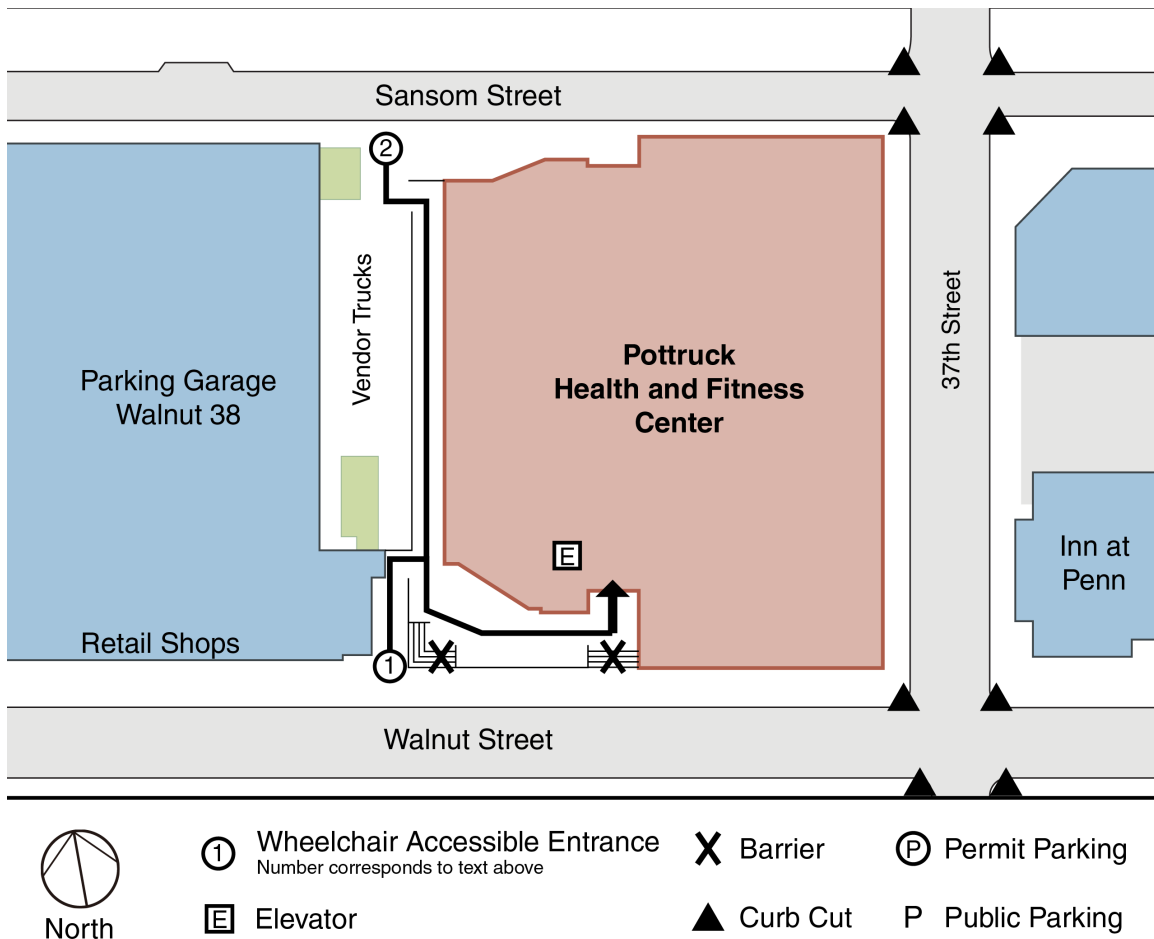

PennAccess: Pottruck Health and Fitness Center, David

Entrance Information:

3701 Walnut Street. Philadelphia. PA. 19104

1. Enter through the main door of the Pottruck Health and Fitness Center, by following a ramped path located between Pottruck and Parking Garage: Walnut 38.
 - A. The pathway from Walnut Street is located between the west end of the Pottruck stairs and the entrance to the parking garage.
 - B. The pathway from Sansom Street begins at the entry to the Sansom vending area.

Elevator Information:

- There are elevators in the Pottruck Health and Fitness Center, that access all floors.

Accessible Restrooms:

- All restrooms in the Pottruck Health and Fitness Center, which is interconnected with Gimbel Gymnasium, are accessible.

Building Information:

- Gimbel Gymnasium and Scheerr Pool are interconnected within the Pottruck Health and Fitness Center.