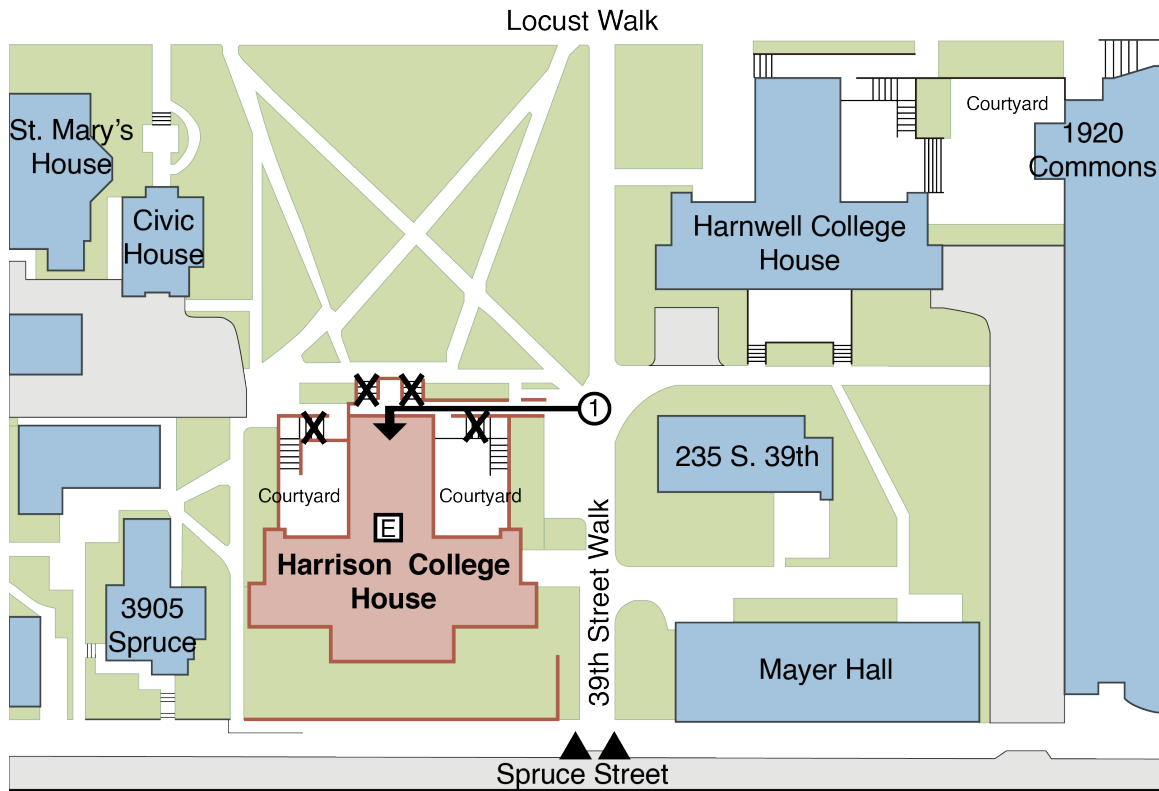

PennAccess: Harrison College House

North

Wheelchair Accessible Entrance
Number corresponds to text above

Elevator

Barrier

Curb Cut

Permit Parking

Public Parking

Entrance Information:

3910 Irving Street. Philadelphia. PA. 19104

1. There is a ramped entrance off 39th Street entering on to the first floor. The receptionist is in sight and can provide assistance.
- Outside, there are sunken courtyards on either side of the building. To reach this area, the elevator must be taken to the LL level. These doors are normally alarmed and locked, but open for events. The only access to the courtyards from outside is by a flight of stairs down from Irving Street.

Elevator Information:

- There is a bank of four elevators in the middle of the building, providing access from the entry level, up to the roof level lounge.

Accessible Restrooms:

- There is an accessible restroom on the 1st level and in the roof lounge.

Building Information:

- Room 1414 is equipped for students using wheelchairs.
- There is an accessible roof top lounge.

- The student store on the UL (mezzanine) level is accessible.
- The game room and on the LL level is accessible.