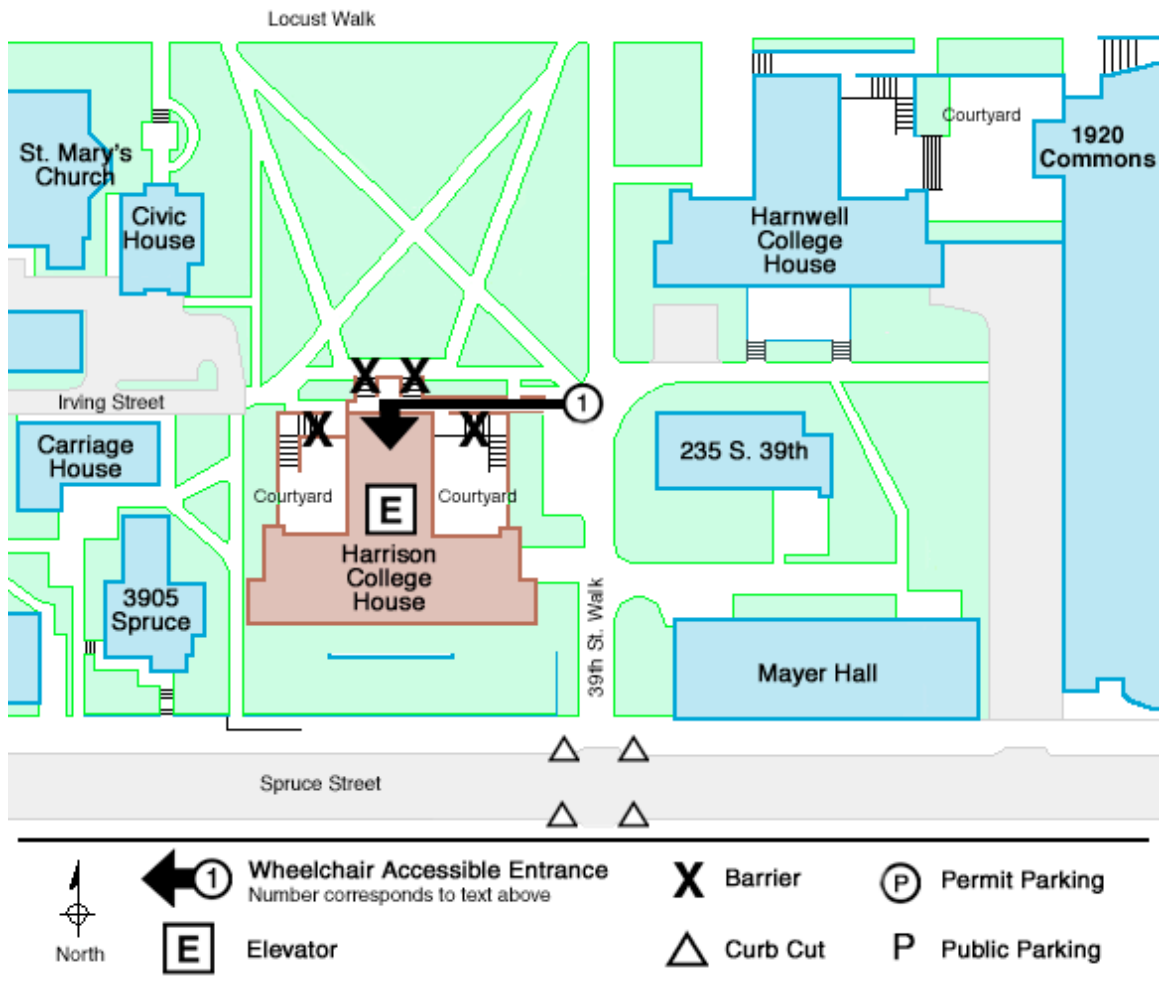

PennAccess: Harrison College House

Entrance Information:

3910 Irving Street . Philadelphia . PA . 19104

1. There is a ramped entrance off 39th Street entering on to the first floor. The receptionist is in sight, and can provide assistance.
- Outside, there are sunken courtyards on either side of the building. To reach this area, the elevator must be taken to the LL level. These doors are normally alarmed and locked, but open for events. The only access to the courtyards from outside is by a flight of stairs down from Irving Street.

Elevator Information:

- There is a bank of four elevators in the middle of the building, providing access from the entry level, up to the roof level lounge.

Accessible Restrooms:

- There is an accessible restroom on the 1st level and in the roof lounge.

Building Information:

- Room 1414 is equipped for students using wheelchairs.
- There is an accessible roof top lounge.
- The student store on the UL (mezzanine) level is accessible.
- The game room and on the LL level is accessible.