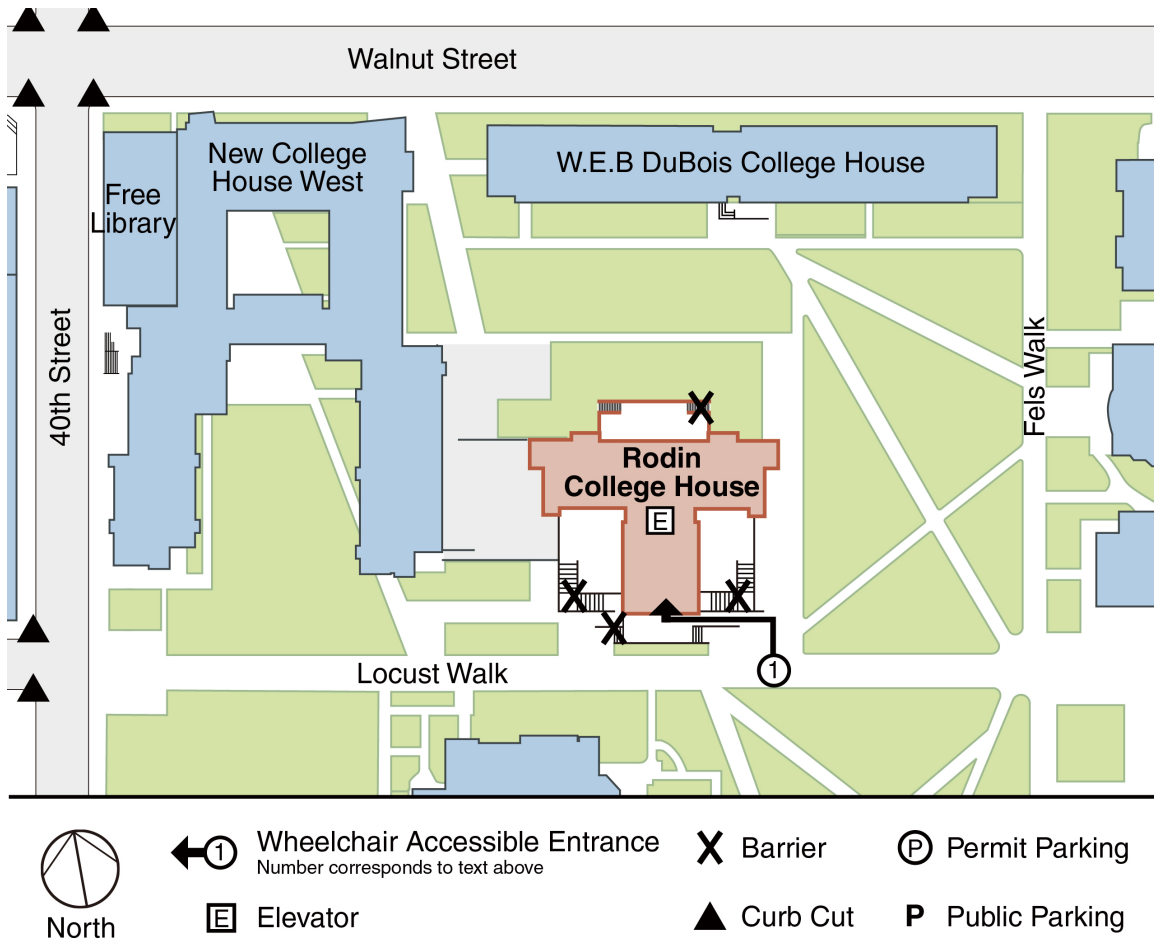

PennAccess: Rodin College House

Entrance Information:

3901 Locust Walk. Philadelphia. PA. 19104

1. There is a ramped entrance off Locust Walk with a buzzer to contact the receptionist for assistance.

Note: Outside there are sunken courtyards on either side of the building. To reach this area, the elevator must be taken to the LL level. These doors are normally alarmed and locked, but open for events. The only access to the courtyards from the outside is by a flight of stairs down from Locust Walk.

Elevator Information:

- There is a bank of four elevators in the middle of the building, providing access from the entry level, up to the roof level lounge.

Accessible Restrooms:

- There is an accessible restroom on the 1st level and in the roof lounge.

Building Information:

- There are two suites equipped for students using wheelchairs.
- There is an accessible roof top lounge.

- The student store on the UL (mezzanine) level is accessible.
- The game room and Rathskeller on the LL level are accessible.