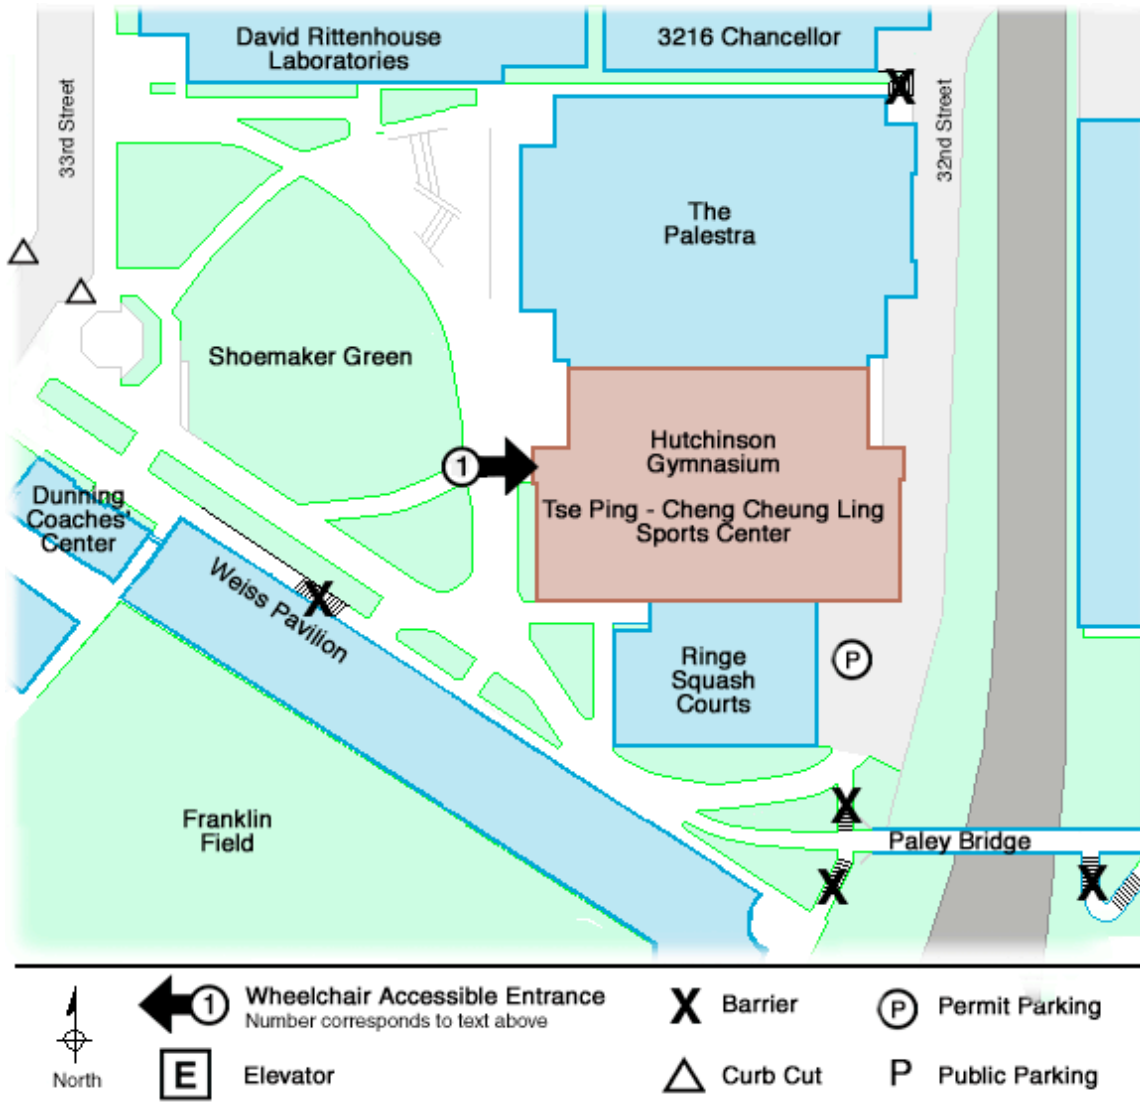

## PennAccess: Hutchinson Gymnasium

### Entrance Information:

220 South 33rd Street . Philadelphia . PA . 19104

1. There is an on grade accessible entrance on the west side of the building.

### Accessible Restrooms:

• First floor - locker room - men's and women's. There are accessible restrooms, showers and water fountains.

### Building Information:

- This building contains the Tse Ping - Cheng Cheung Ling Sports Center.
- This building is directly connected to Ringe Squash Courts and the Palestra. The interior passage between the building and the Palestra in the west side atrium is accessible.
- The third floor houses offices which are not accessible.