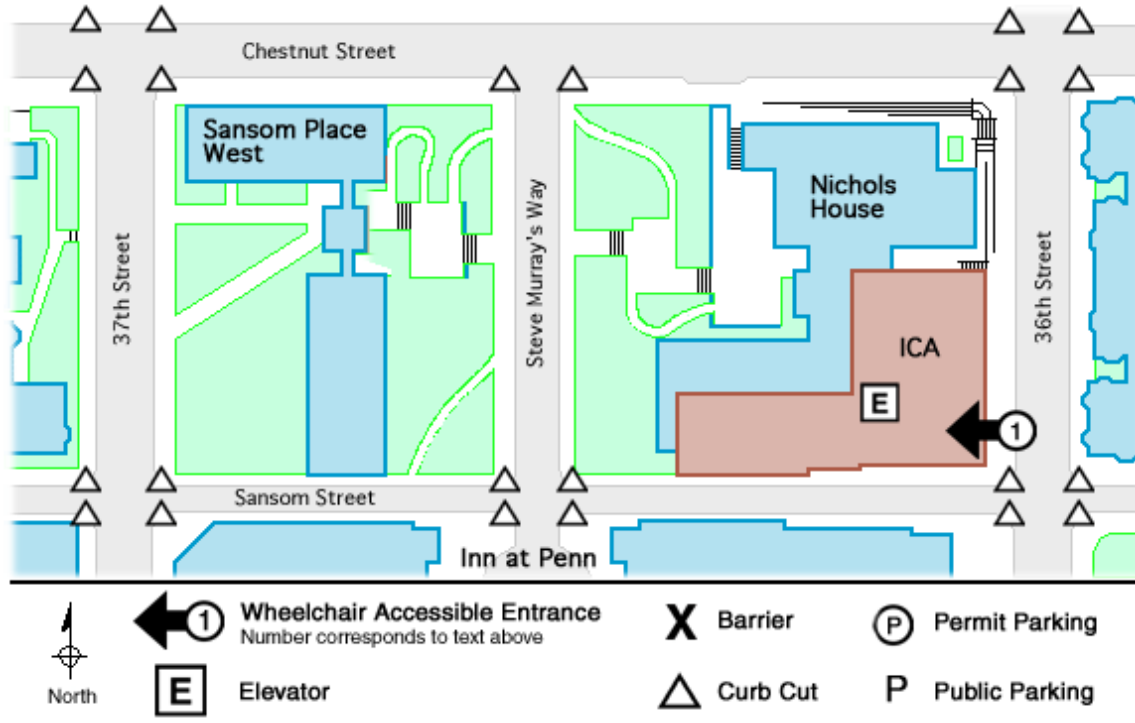

### Entrance Information:

118 South 36th Street . Philadelphia . PA . 19104

1. The main entrance is level with the sidewalk. Once inside there is a ramp to the right of the stairs.

### Elevator Information:

- There is one elevator on the southwest side of the building which accesses all levels.

### Accessible Restrooms:

- First floor - men's and women's

### Building Information:

- There is an outdoor terrace on the second floor that is accessible from the elevator. This is open to the public during warm weather months.
- There is a steep ramp between the first and second floors which is used only for emergency egress.