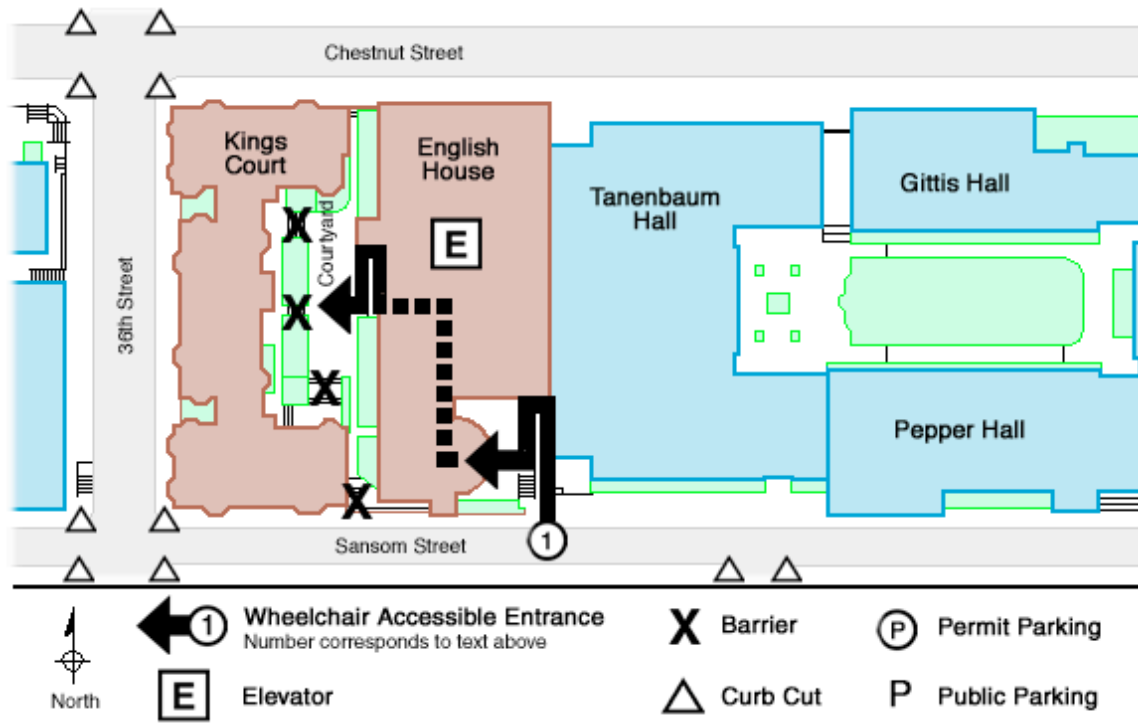

## PennAccess: Kings Court College House (Kings Court / English College House)

### Entrance Information:

3465 Sansom Street . Philadelphia . PA . 19104

- There are stairs to all entrances into Kings Court College House. The building is inaccessible.
- 1. The lower level of the courtyard between Kings Court College House and English House is accessible from the Sansom St. entrance to English House. On the first floor of English House there is a ramped entrance leading to the courtyard. On the west side of the courtyard there are steep, non-wheelchair accessible ramps up to the entrances to Kings Court. These ramps are intended for move in and are not intended for use by persons using wheelchairs.

### Elevator Information:

- There is one elevator on the north side of the building.
- There is one elevator on the south side of the building.
- The elevators are level with the end wings of each floor. The center areas of each floor are two stairs up/down from each end wing.