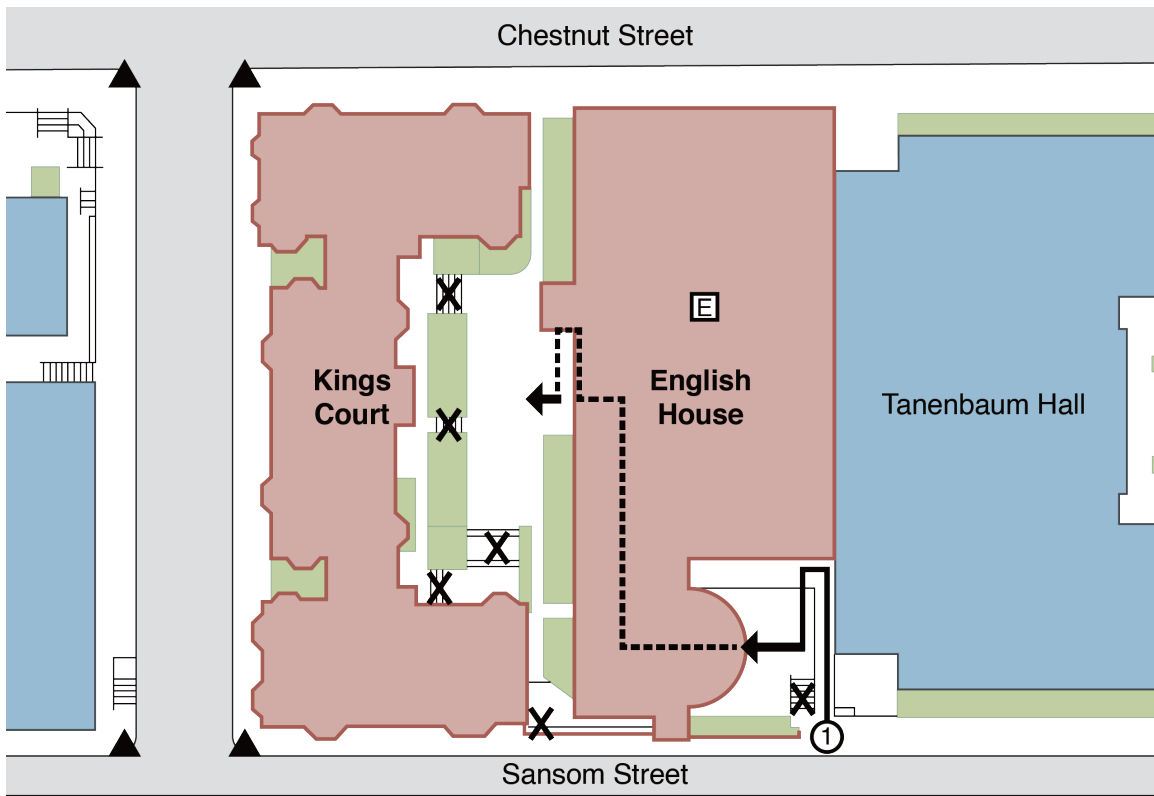

PennAccess: Kings Court College House (Kings Court / English College House)

North

Wheelchair Accessible Entrance
Number corresponds to text above

Elevator

Barrier

Curb Cut

Permit Parking

Public Parking

Entrance Information:

3465 Sansom Street. Philadelphia. PA. 19104

• There are stairs to all entrances into Kings Court College House. The building is inaccessible.

1. The lower level of the courtyard between Kings Court College House and English House is accessible from the Sansom St. entrance to English House. On the first floor of English House there is a ramped entrance leading to the courtyard. On the west side of the courtyard there are steep, non-wheelchair accessible ramps up to the entrances to Kings Court. These ramps are intended for move in and are not intended for use by persons using wheelchairs.

Elevator Information:

- There is one elevator on the north side of the building.
- There is one elevator on the south side of the building.
- The elevators are level with the end wings of each floor. The center areas of each floor are two stairs up/down from each end wing.