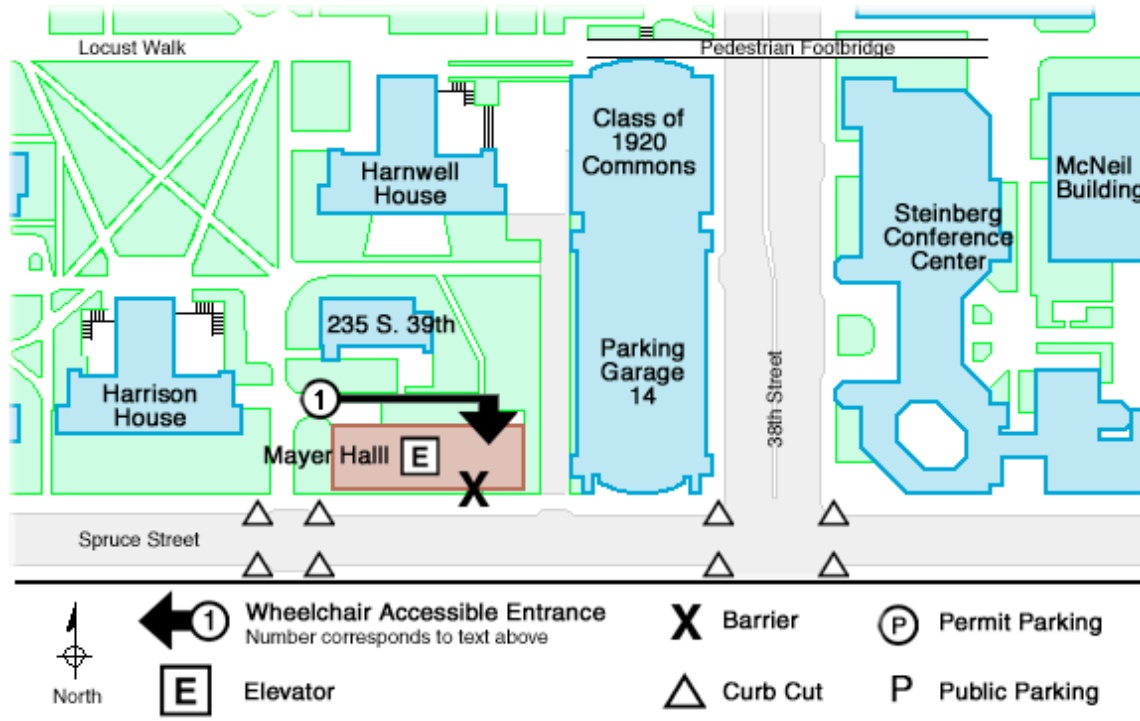

## PennAccess: Mayer Residence Hall (Stouffer College House)

### Entrance Information:

3817 Spruce Street . Philadelphia . PA . 19104

1. The main level entrance is in the center of the building above street level and can be reached by an accessible path off of the 39th St. Walk. There are two pairs of heavy, manual double doors, but the entrance is in full view of the receptionist, who can provide assistance.

- From the Spruce St. (south) side there are stairs up to the entrance level.

### Elevator Information:

- There is one elevator in the middle of the building.