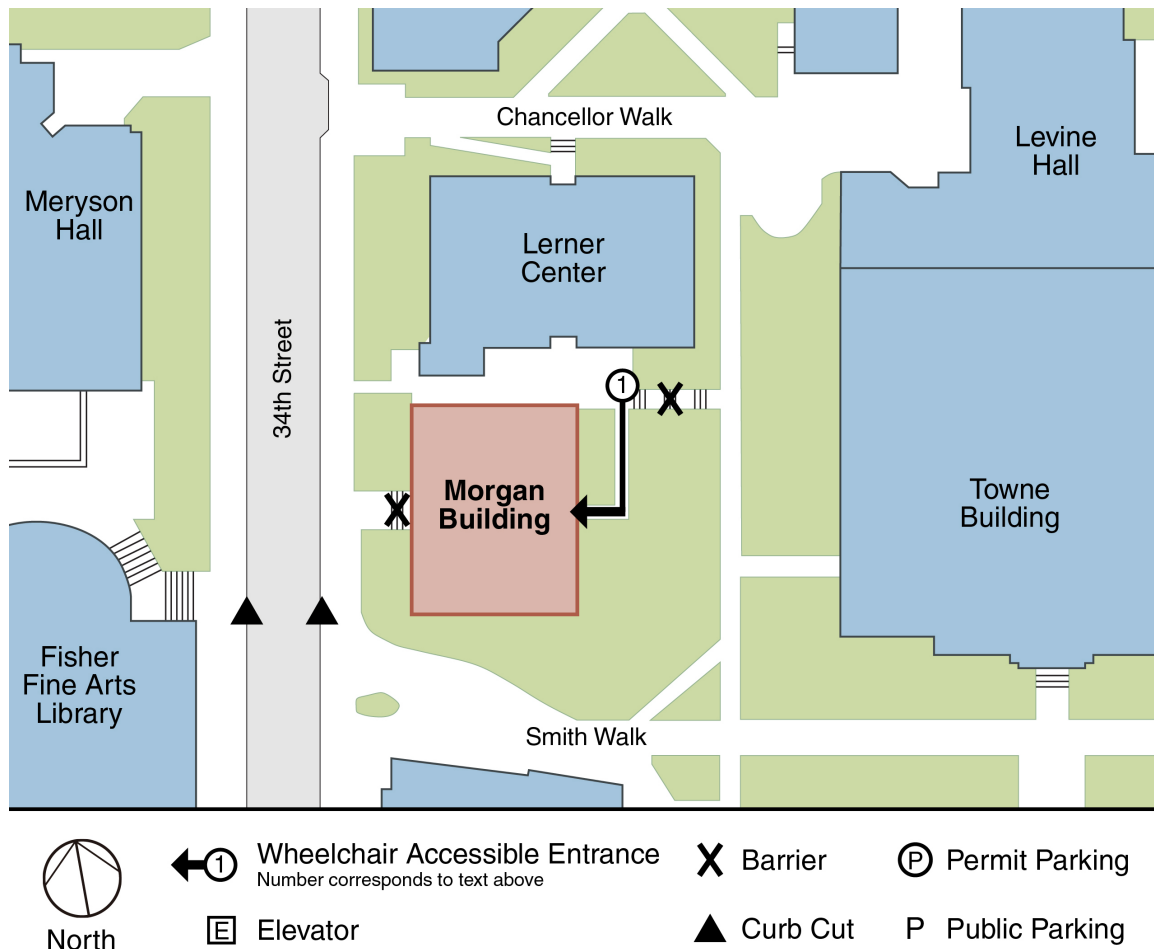

## PennAccess: Morgan Building

### Entrance Information:

205 South 34th Street. Philadelphia. PA. 19104

- There are at least eight stair risers at the main (West) entrance.

1. There is an accessible ramp on the east side of the building, following a pathway from 34th Street.

### Accessible Restrooms:

- There are no accessible restrooms.

### Building Information:

- There are four floors including the basement.
- This building houses fine arts studios.