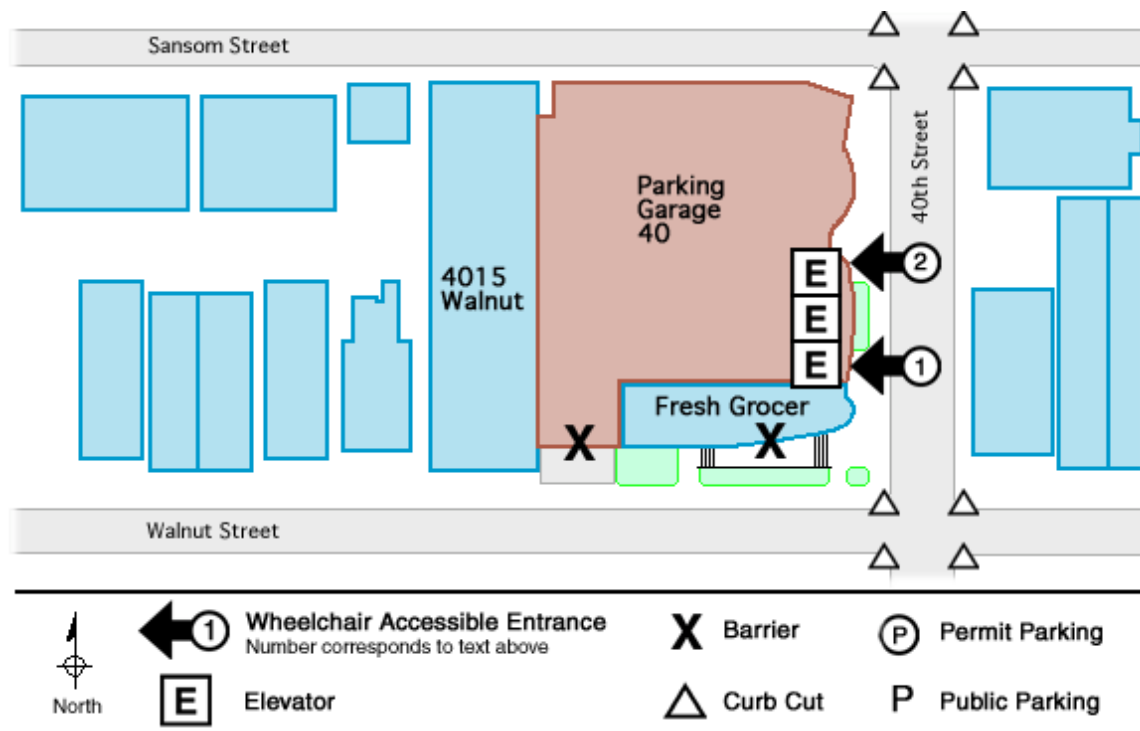

PennAccess: Parking Garage 40 – 4009 Walnut Street

Entrance Information:

4009 Walnut Street . Philadelphia . PA . 19104

1. Parking levels may be accessed by an elevator located inside the 40th Street lobby of the Fresh Grocer market. There is a slight grade rise to this door, which is opened by a push-plate.
2. There is a second door, which opens into the same elevator lobby. The grade leading to this door is level, and it is operated by a push-plate.

- The Walnut Street entrance to the Fresh Grocer involves stairs and is inaccessible.
- Vehicles can enter the parking lot through the ramp on Walnut Street, but this ramp is very steep and designated for cars only.

Elevator Information:

- There is a bank of three elevators in the lobby on the eastern side of the building. They access all floors.

Accessible Restrooms:

- There are no restrooms in this parking garage.

Building Information:

- The parking garage occupies the second through tenth floors of the building. Floors 3-6 are public parking, while floors 7-10 are permit parking only.
- The second floor is the location of the Fresh Grocer pickup. After shopping at the Fresh Grocer, located on the first floor, you may choose to have your groceries conveyed up to the second floor, where you may pick them up in your car.