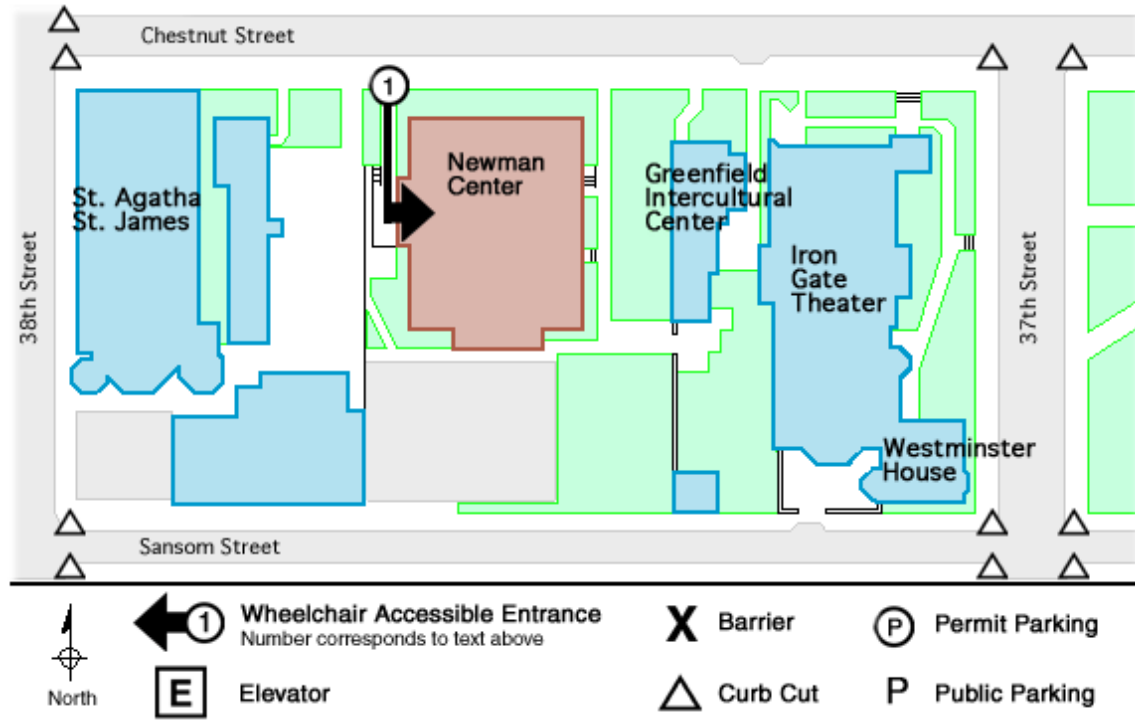

PennAccess: Newman Center

Entrance Information:

3720 Chestnut Street . Philadelphia . PA . 19104

1. The main entrance has a steep ramp from Chestnut St. to the first floor and has a doorbell. There is one step up to enter (a portable ramp is available). Call ahead (215.898.7575) to ensure the ramp is available and ready. There is a reception area directly inside the door.
2. The south side of the building (the rear of the building) has two doors, which lead to the basement. These doors are usually bolted from inside and have one step up to enter. The portable ramp can be used to access this area. Call ahead (215.898.7575) to ensure the ramp is available and ready. To reach this entrance, take the path between the Greenfield Intercultural Center and the Newman Center to the rear of the building.

Elevator Information:

- There are no elevators in this two story building.

Accessible Restrooms:

- There are no accessible restrooms.

Building Information:

- Call 215.898.7575 to see where events are being held in the building, and to ask for the ramp to be put in place for the appropriate floor.