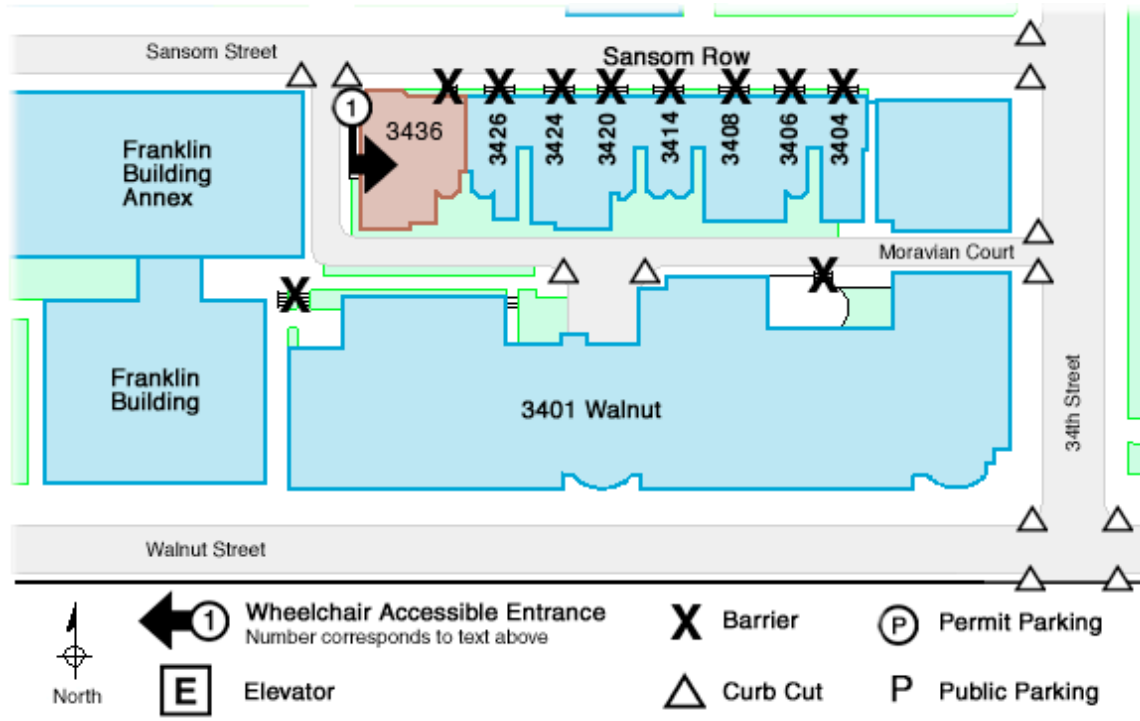

## PennAccess: 3426 Sansom Street

### Entrance Information:

3428-36 Sansom Street . Philadelphia . PA . 19104

1. There is a ramp into the building, off of Sansom Street, on the west side of the building.

### Accessible Restrooms:

• There is an accessible restroom in this building.