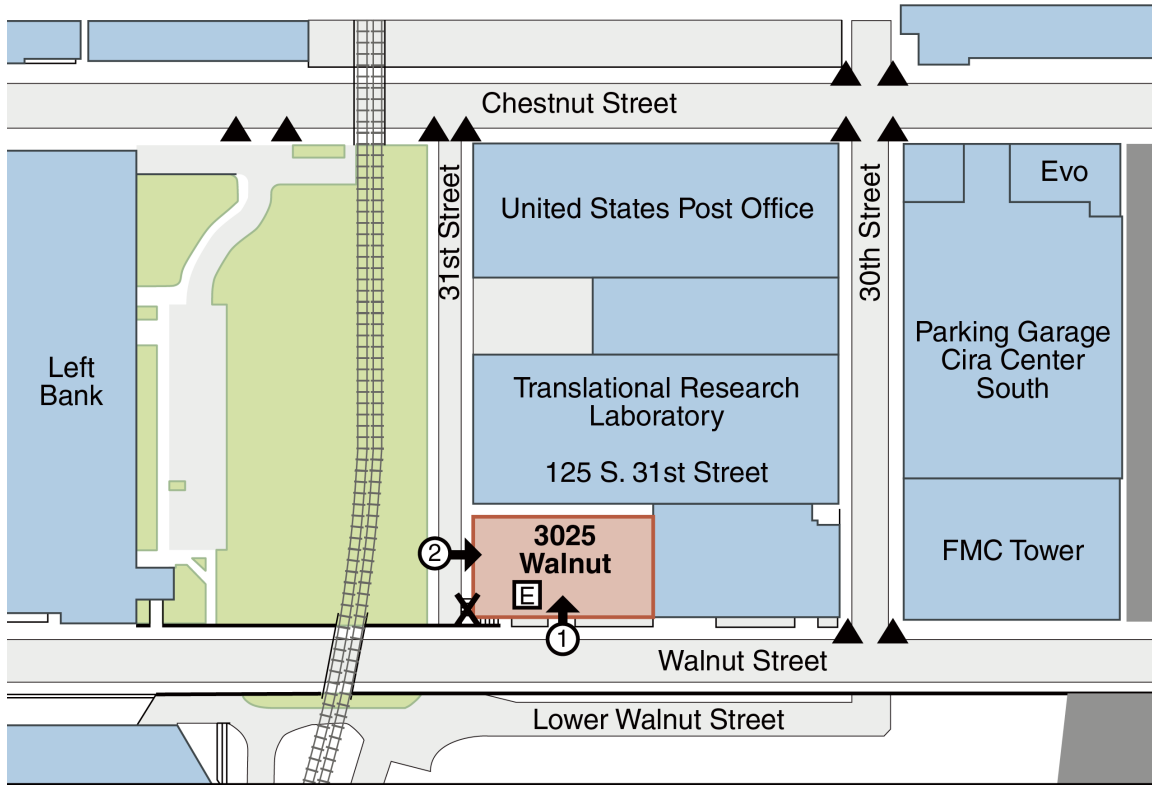

PennAccess: Walnut Street, 3025

① Wheelchair Accessible Entrance
Number corresponds to text above

E Elevator

X Barrier

▲ Curb Cut

P Permit Parking

P Public Parking

Entrance Information:

3025 Walnut Street. Philadelphia. PA. 19104

1. The 3025 Walnut entry into WXPN and the World Cafe is fully accessible off the Walnut Street Bridge across a short level walkway.
2. The main entry to the World Cafe Live performance venue is fully accessible on 31st Street.

Elevator Information:

- There is elevator access to all floors.

Accessible Restrooms:

- 31st Street Level - men's and women's.
- Walnut Street Level - men's and women's.

Building Information:

- Note: The Walnut Street entry and the 31st Street entry are not at the same elevation. Walnut Street, at this location, is a bridge over 31st Street.
- WXPN: For assistance - call: 215.898.6677
- World Cafe Live: For assistance - call: 215.222.1400