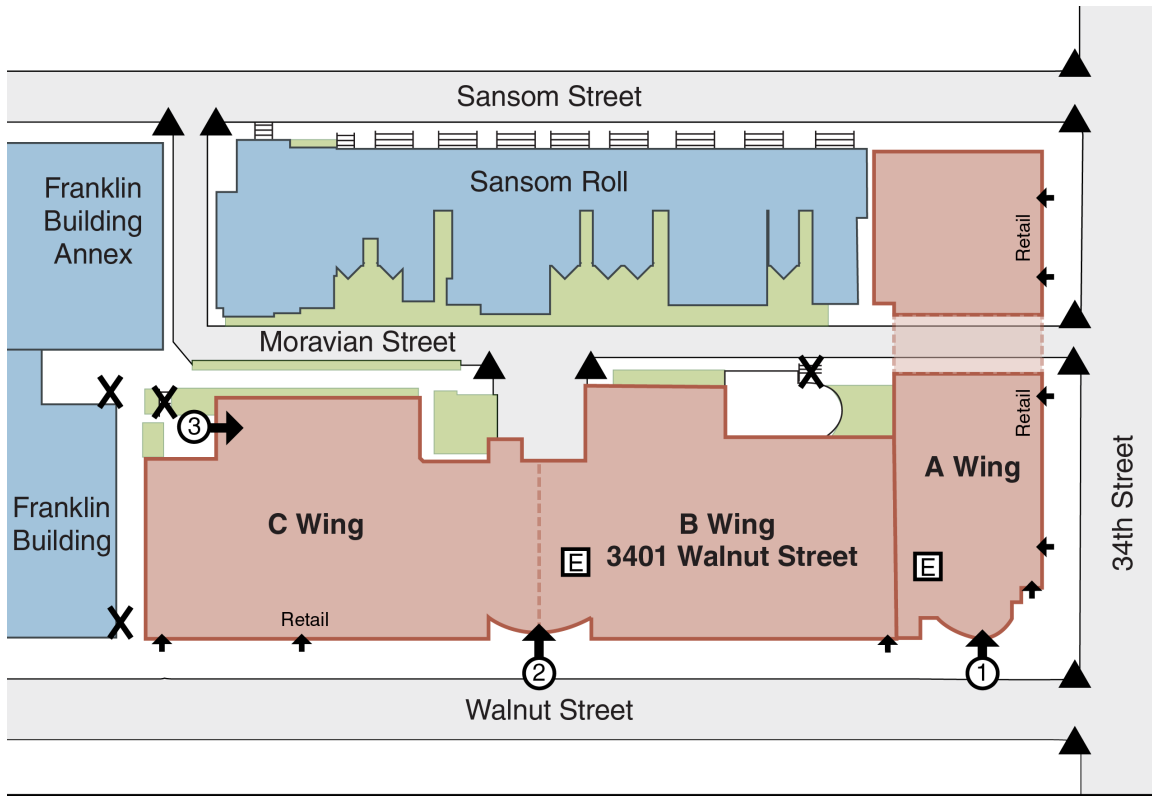

## PennAccess: Walnut Street, 3401

① Wheelchair Accessible Entrance  
Number corresponds to text above

X Barrier

Ⓟ Permit Parking

Ⓜ Elevator

▲ Curb Cut

P Public Parking

### Entrance Information:

3401 Walnut Street. Philadelphia. PA. 19104

1. The A Wing entrance on the corner of 34th and Walnut Sts. is level with the sidewalk. The elevator is directly inside a pair of manual doors.
2. The entrance to B & C Wings is located further west on Walnut St. towards 36th St (3417 Walnut). The entrance is level with the elevator located directly inside a pair of manual doors.
3. The south entrance to the food court from Walnut St. is level with the sidewalk, with manual inside doors.

Note: The building is divided into three Wings. There is no interior, public connection between A Wing and the B & C Wings.

- There are retail stores at sidewalk level along 34th Street and Walnut Street. See Building Information for accessibility.

**Building Information:**

- This building is divided into three Wings, A, B and C. The entrance to A Wing provides access only to A Wing. The entrance to B & C Wings provides access only to B & C Wings.
- There are 5 shops and a Food Court along Walnut Street. All are accessible. There are 6 shops along 34th Street. All are accessible. A restaurant is located in the northwest corner of the building, off of Moravian Street. Both the inner restaurant and the outside eating area are accessible.
- For more information, call Operations Control Center, at 215.898.7208.