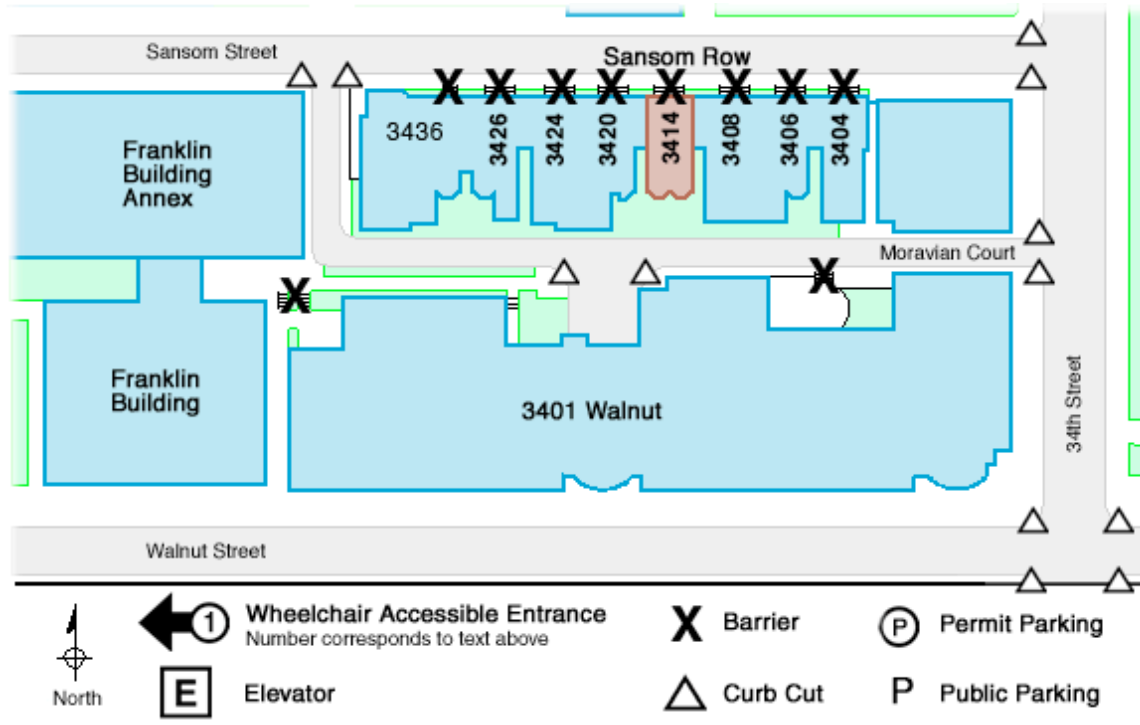

PennAccess: Sansom Street, 3414

Entrance Information:

3414 Sansom Street . Philadelphia . PA . 19104

Building Information:

- This building is not accessible.
- There are currently no University facilities within this building.