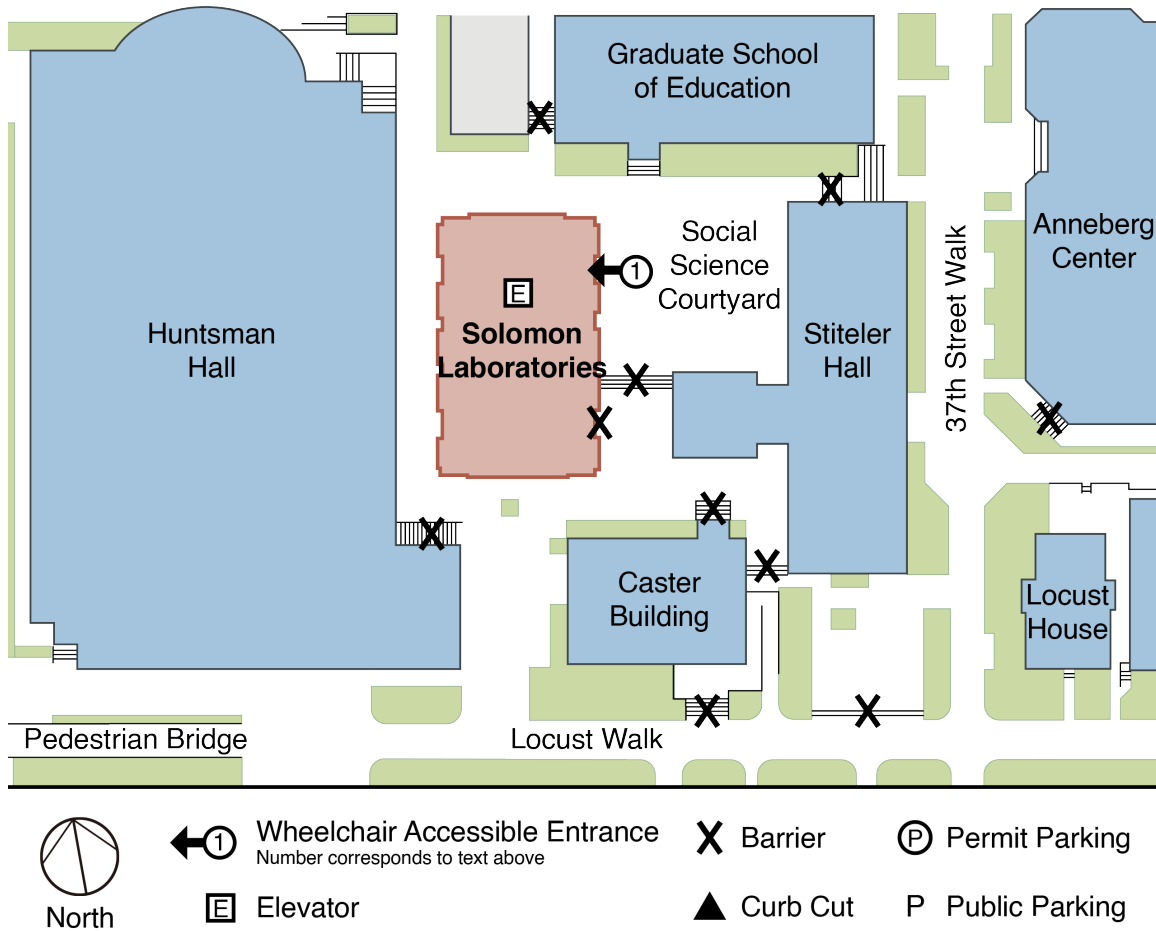

PennAccess: Solomon Laboratories of Experimental Psychology, Richard L.

Entrance Information:

3720 Walnut Street. Philadelphia. PA. 19104

- The northeast entrance is accessible from Walnut Street through the lower level of the Social Sciences Courtyard
- The southeast entrance is not accessible.

Elevator Information:

- There is a bank of two elevators on the north side of the building.
- Key access is required for the E (fifth) floor, which is a restricted area.

Accessible Restrooms:

- First floor - unisex and women's. Both have doorknobs and open inward. They are located in the southwest corner of the building.
- Women's restroom has a code and is building occupants only.

Building Information:

- Solomon is not all PennCard access. Penn card holder that have offices or classes in the building have to request access

- Key access is required for the E (fifth) floor. The building goes from A to E
- There is an accessible path on the west side of the building, that bypasses the Social Science Courtyard steps.

Hours:

- Solomon Labs is open to permitted PennCard users only: Monday through Friday, 8:00am to 6:00pm. Building Occupants have 24/7 365 access.
- Summer hours are M-F, 9:00am to 5:00pm.