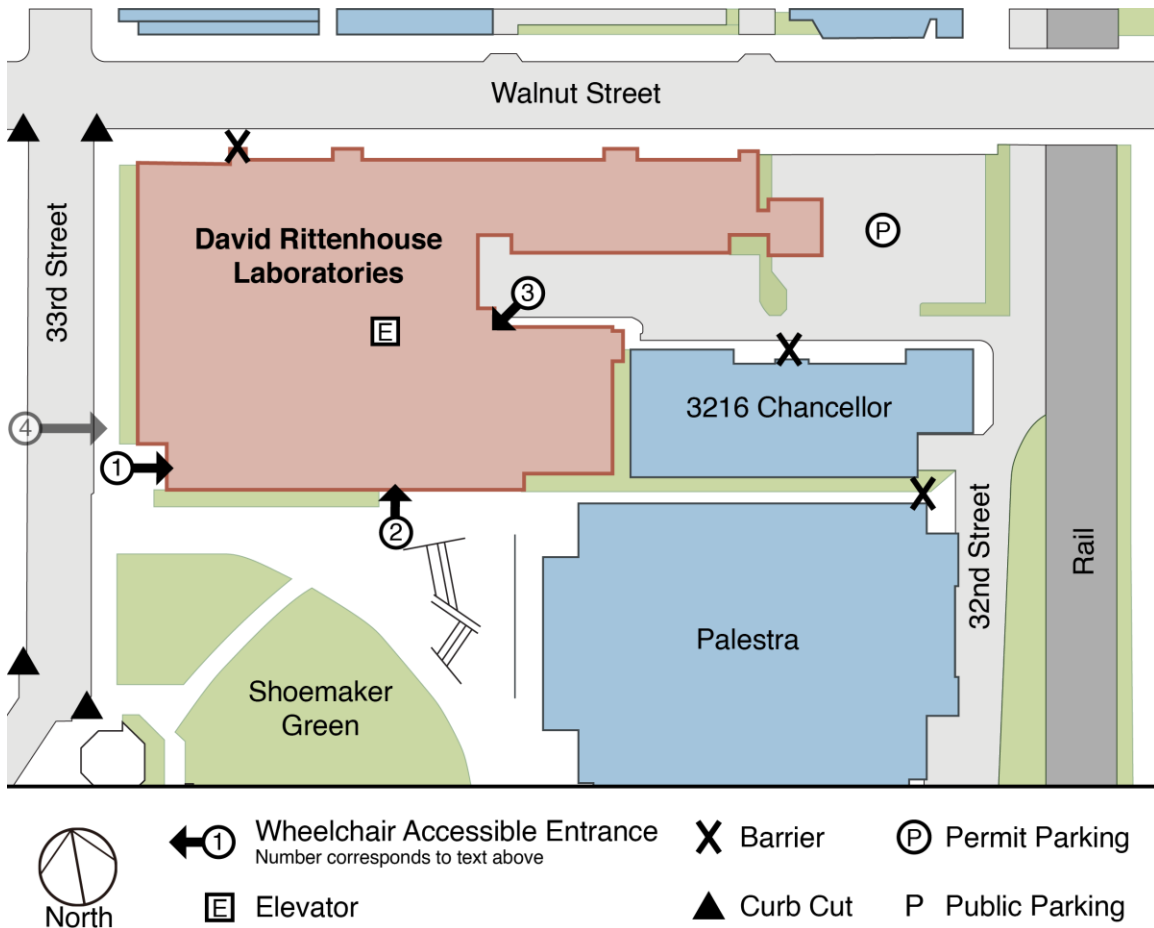

PennAccess: David Rittenhouse Laboratory

Entrance Information:

209 South 33rd Street. Philadelphia. PA. 19104

1. The building can be accessed through the door just left of the main entrance to the lobby. The door is automated and activated by a card swipe; coordinate access via your PennCard with the building administrator. This entrance is level with the elevator.
2. The south entrance has an automatic door, activated by a push pad, which provides access to the upper level accessible seating of the first floor auditoriums A1-A8. This entrance is level only to the upper areas of the auditoriums. The elevator does not serve this part of the first floor.
3. There is an entrance off Lot 2 to the loading dock which leads to the nearby elevators and the first floor corridors.
4. The main entrance from 33rd St. has stairs inside. The entrance to the Multimedia Services Lab (MMS) is to the left of the main entrance and is not accessible. To access MMS, see below.

Elevator Information:

- There are two elevators in the middle of the building which access all areas of the building except the upper level of auditoriums A1-A8.

Accessible Restrooms:

- Basement - men's and women's
- First floor - men's and women's
- Second floor - men's and women's