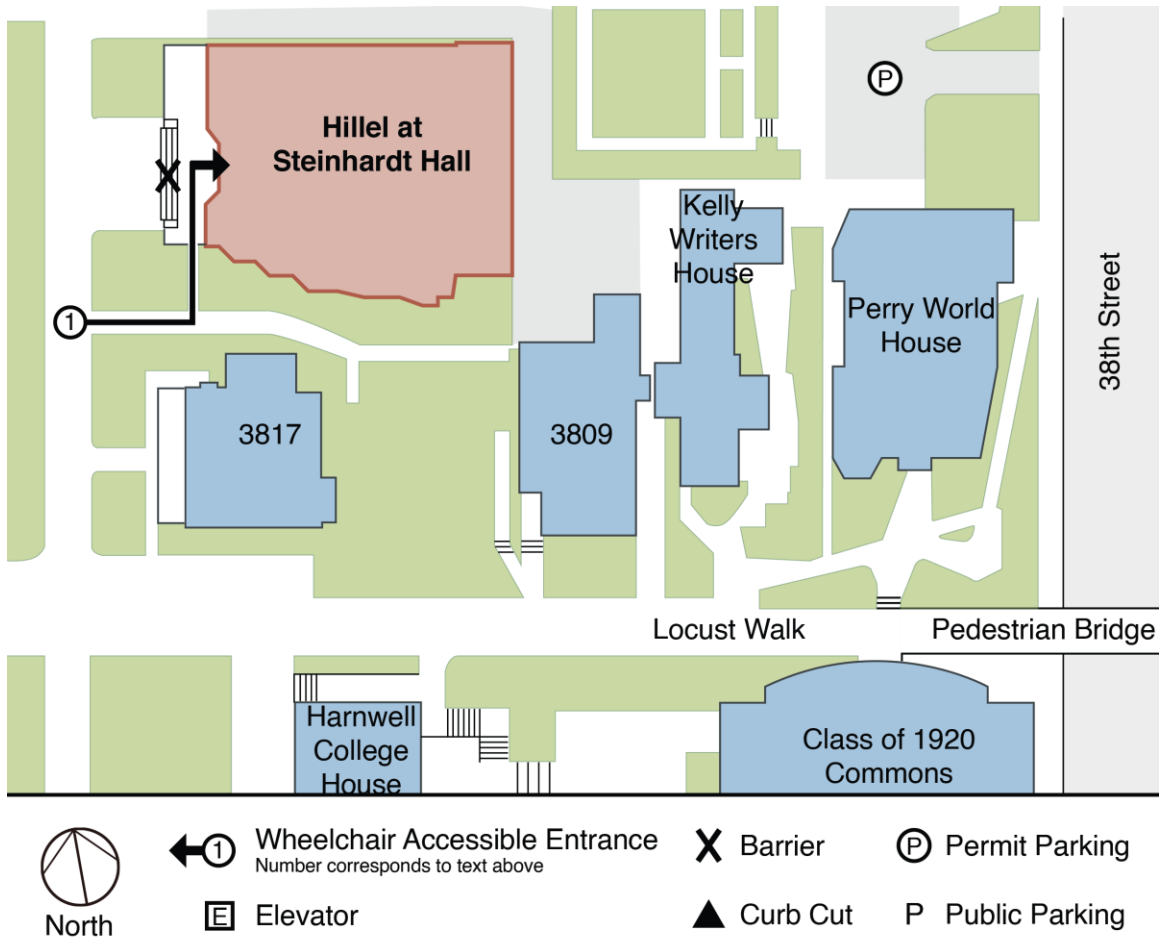

## PennAccess: Hillel at Steinhardt Hall

### Entrance Information:

215 South 39th Street. Philadelphia. PA. 19104

1. A mild, ramped walk circumvents the front steps to the main entrance off 38th St.

### Elevator Information:

- There is an elevator in the building.