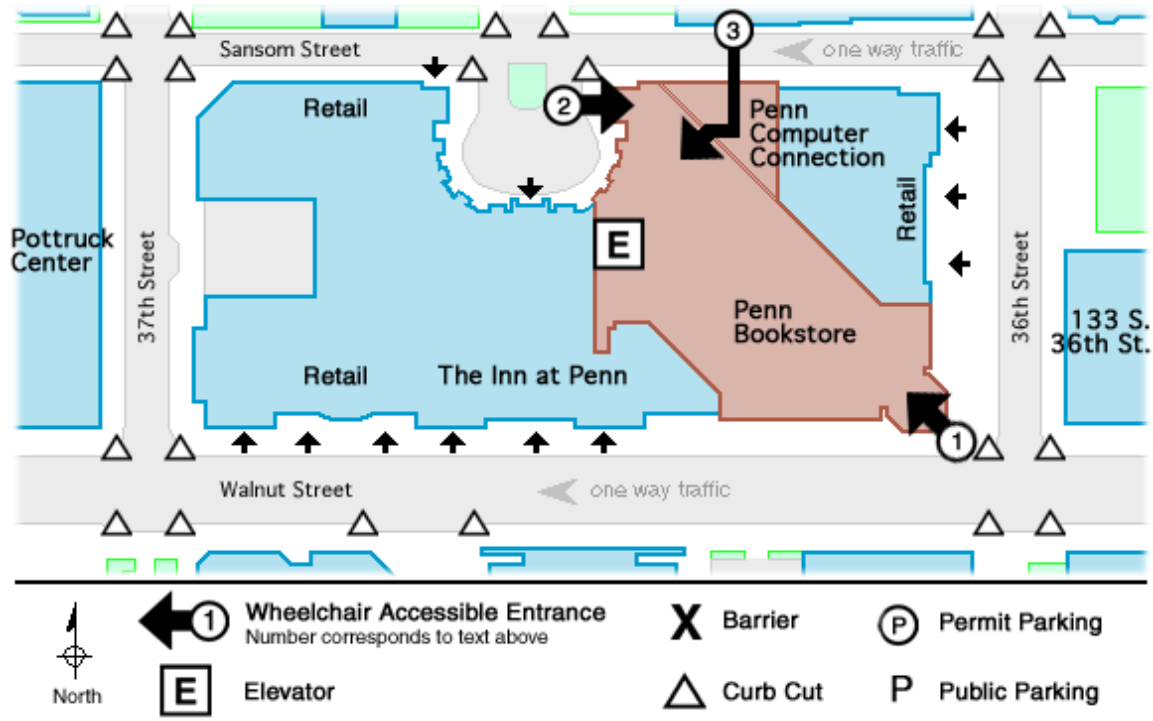

PennAccess: Bookstore, University of Pennsylvania

Entrance Information:

3601 Walnut Street . Philadelphia . PA . 19104

1. The main entrance to the bookstore is on the corner of 36th and Walnut. Inside, a ramp joins the street-level lobby to the higher-level store.
2. A second entrance is located at the rear of the store. Two ramps lead down from this lobby into the store.
3. The Bookstore is also accessible from an internal door in the rear of the Computer Connection.

Elevator Information:

- There is one elevator on the western side of the store.
- There is an escalator on the eastern side of the store.

Accessible Restrooms:

- First floor - women's and men's.

Building Information:

- There is a raised section in the rear of the store on the first floor, that is accessible by ramp.
- There is a second floor that is accessible by elevator.
- This store is fully accessible.
- There are several individual retail stores located along 36th Street and Walnut Street that are accessible.