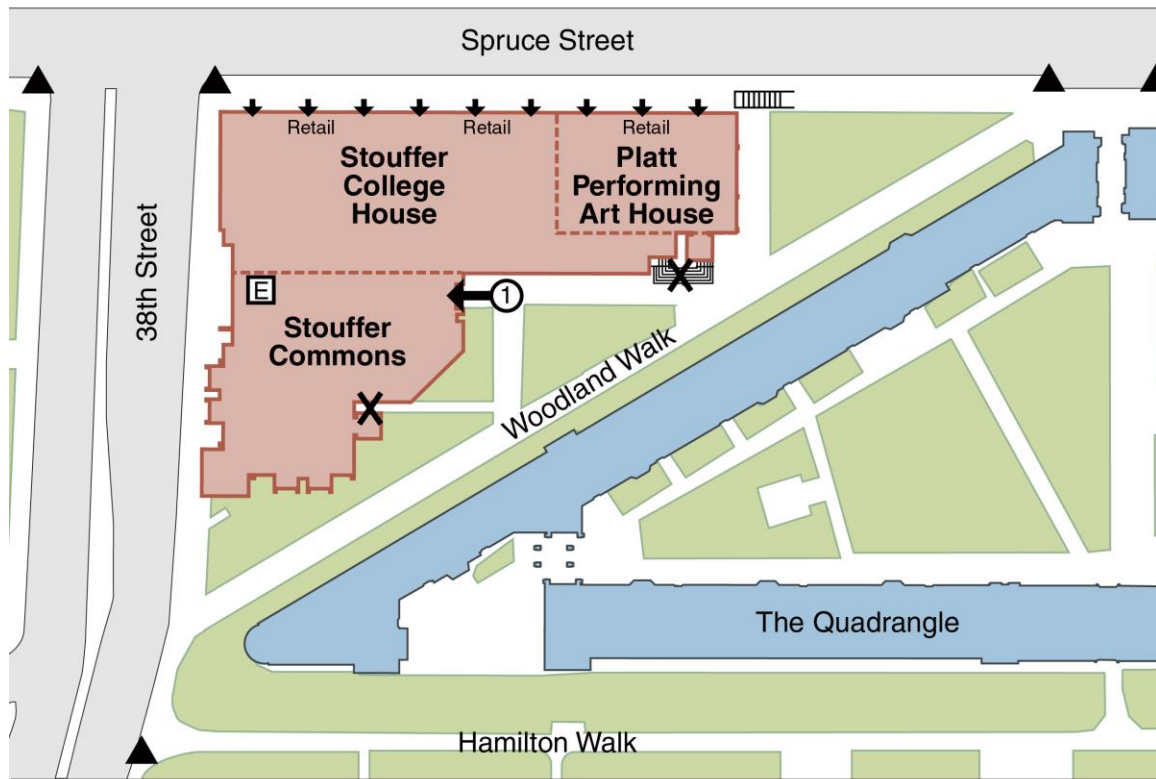

PennAccess: Stouffer College House - Stouffer Commons & Platt Student Performing Arts House

North

Wheelchair Accessible Entrance
Number corresponds to text above

Barrier

Permit Parking

Elevator

Curb Cut

Public Parking

Entrance Information:

3702 Spruce Street. Philadelphia. PA. 19104

- The Southeast entrance off Woodland Walk is level and accessible. This entrance provides access to Stouffer Commons and Platt Student Performing Arts House areas only. The doors can be opened automatically via the push-button on your right. Once through the first exterior door, immediately enter another interior glass door, which is to your left.
 - Stouffer College House is not accessible.
 - There are store entrances located along Spruce Street. See Building Information for accessibility.