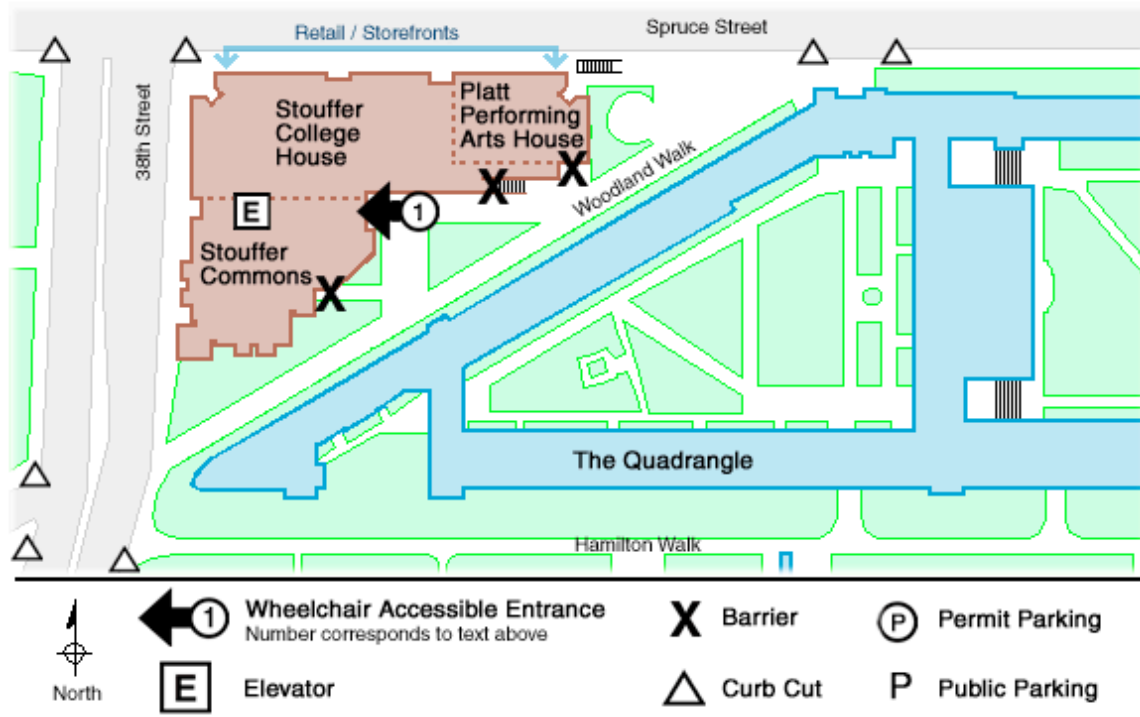

PennAccess: Stouffer College House - Stouffer Commons & Platt Student Performing Arts House

Entrance Information:

3702 Spruce Street . Philadelphia . PA . 19104

1. The Southeast entrance off Woodland Walk is level and accessible. This entrance provides accesses to Stouffer Commons and Platt Student Performing Arts House areas only. The doors can be opened automatically via the push-button on your right. Once through the first exterior door, immediately enter another interior glass door, which is to your left.
 - Stouffer College House is not accessible.
 - There are store entrances located along Spruce Street. See Building Information for accessibility.

Elevator Information:

- There is an elevator in Stouffer Commons.
- There are no elevators in Stouffer College House.
- To access Platt, you must use the Stouffer Commons elevator. When you enter the Stouffer Commons lobby, proceed to the right of the reception desk to the rear of the room, where you'll find the elevator. Press the 'DOWN' button on the elevator. Once inside the elevator, press number 1. When you get off the elevator on the 1st floor, you'll see a ramp directly in front of you. Go up the ramp and continue down the corridor to the last door at the end of the hallway, which will be on the left. When you enter that door, you will be in the Platt Student Performing Arts House lounge.

Building Information:

- The building is divided into four (4) separate parts, consisting of Stouffer College House, Stouffer Commons, Platt Student Performing Arts House and retail stores.
- Stouffer Commons is accessible to all three floors.