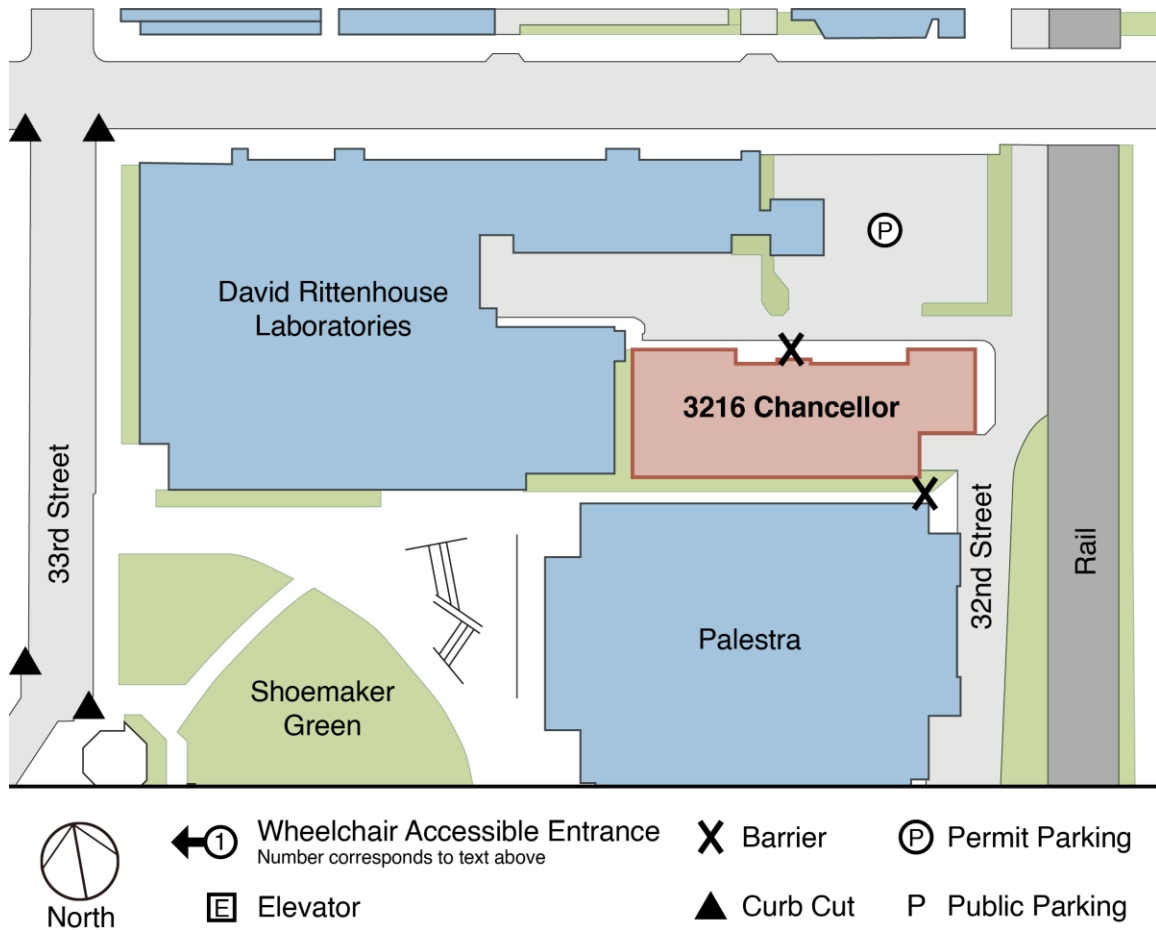

PennAccess: Chancellor Street, 3216

Entrance Information:

3216 Chancellor Street. Philadelphia. PA. 19104

- The main entrance off 32nd Street is not accessible. There are no curb cuts to the sidewalk and there are heavy manual doors.

Building Information:

- This building is not wheelchair accessible.
- This building is a restricted facility.