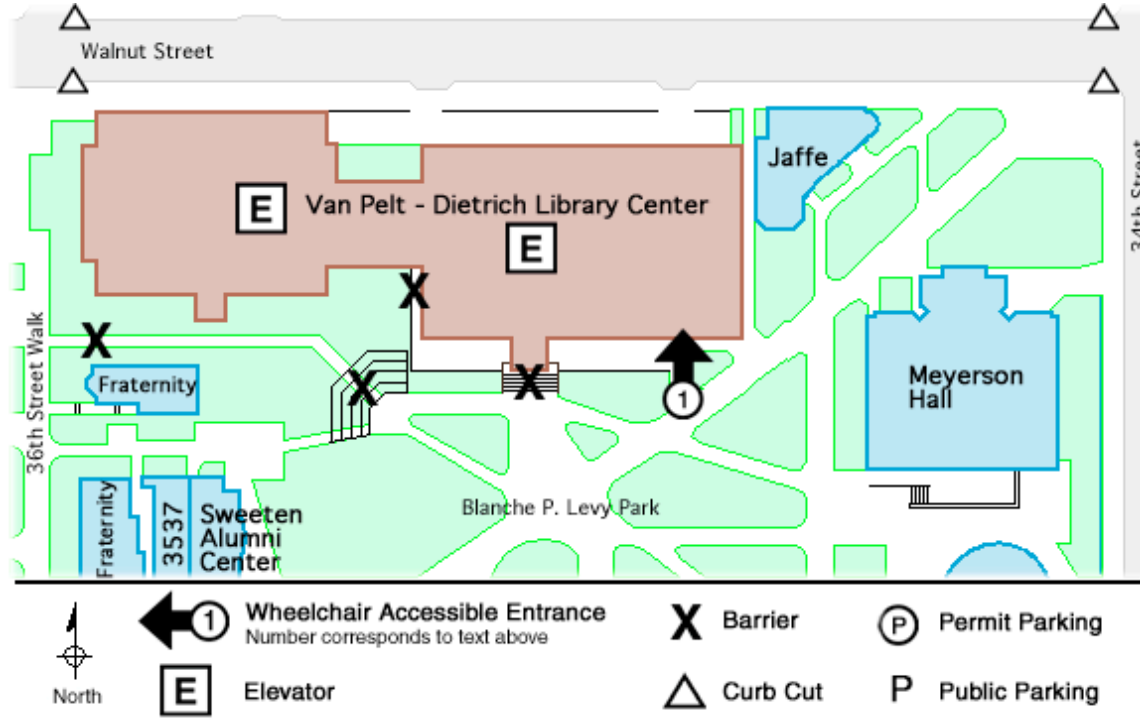

PennAccess: Van Pelt – Dietrich Library Center

Entrance Information:

3240 Walnut Street . Philadelphia . PA . 19104

1. The southeast entrance into Van Pelt – Dietrich Library from Blanche P. Levy Park (College Hall Green) has a level entrance with an automatic door and card-swipe system. Call 215.898.5948, to have your name added to the door activation list. After midnight only the Undergraduate Study Center (ground floor) is open.

- The main entrance to Van Pelt - Dietrich Library Center is at the top of a flight of stairs.

Elevator Information:

- There is a bank of three elevators near the entrance to the Van Pelt - Dietrich Library Center. These elevators access all floors.
- There is another bank of elevators at the west end of the Van Pelt - Dietrich Library Center.

Accessible Restrooms:

- Ground Floor - men's and women's.
- Third floor, West - 2 unisex accessible restrooms.

Building Information:

- There are seminar rooms, reading rooms and conference rooms which can be reached by the elevators.
- Stacks may be too narrow for people using wheelchairs. Assistance in retrieving materials is available from staff in the Circulation Department.
- The Van Pelt - Dietrich Library Center is directly connected on all floors.