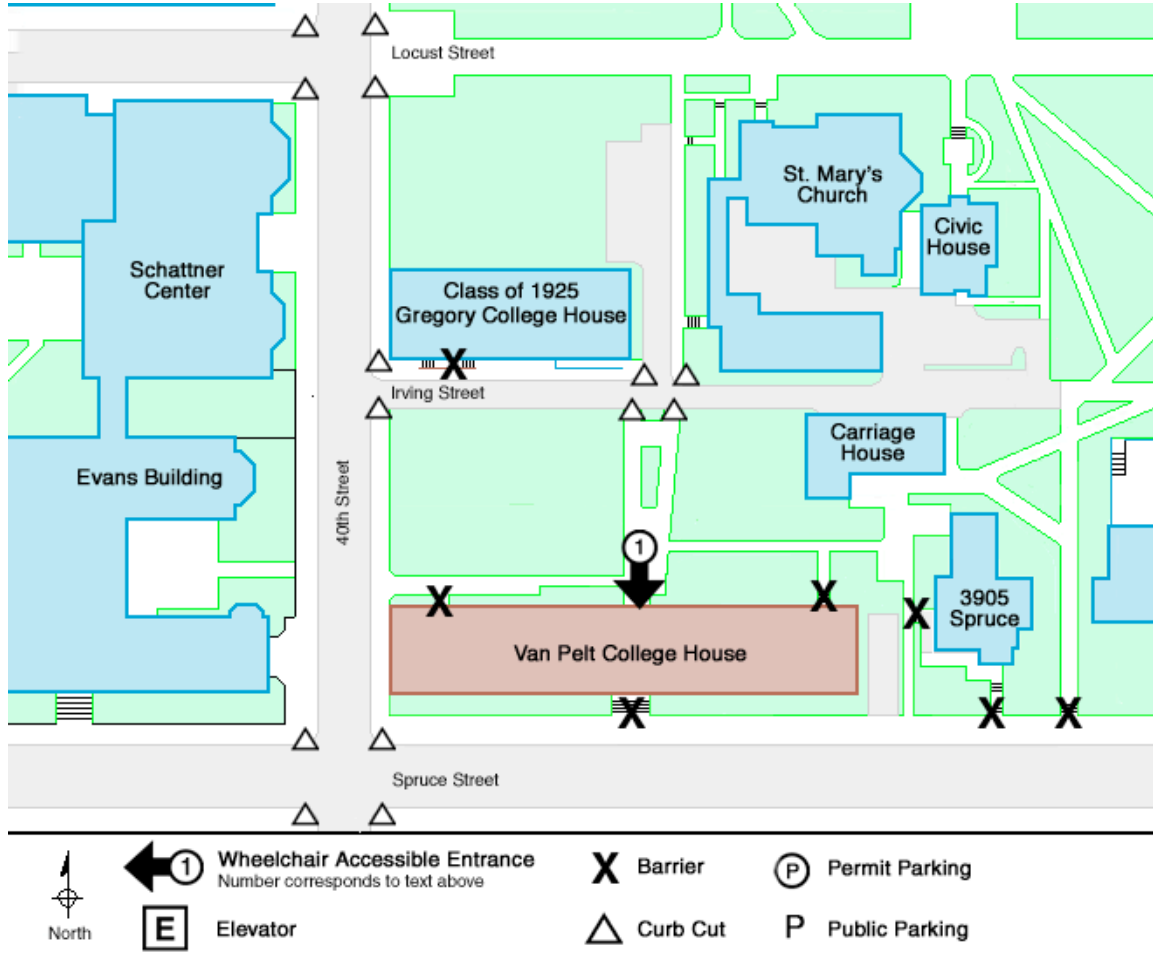

PennAccess: Van Pelt Manor - Gregory College House

Entrance Information:

3909 Spruce Street . Philadelphia . PA . 19104

1. The north entrance is level with the sidewalk. There are two pair of double doors that open outward. Once inside, there is a ramp leading to the reception area and 1st floor.

Elevator Information:

- There are no elevators in the building. The basement, second, third and fourth floors can be reached only by stairs.

Accessible Restrooms:

- There are two accessible restrooms on the first floor.

Building Information:

- There is one ADA suite equipped for students using wheelchairs on the first floor.
- This building is 25% accessible. There is a level entry but a person using a wheelchair can go no further.