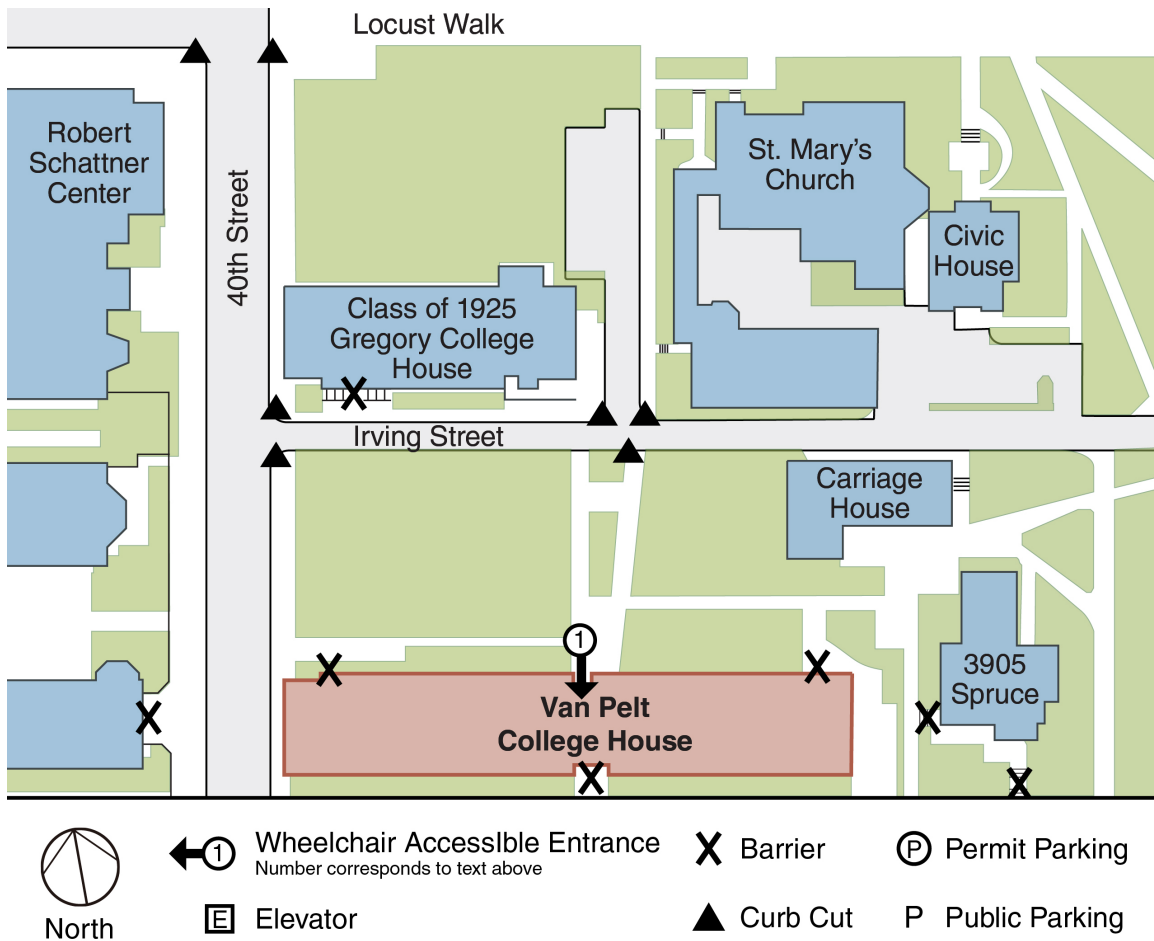

PennAccess: Van Pelt Manor - Gregory College House

Entrance Information:

3909 Spruce Street. Philadelphia. PA. 19104

1. The north entrance is level with the sidewalk. There are two pair of double doors that open outward. Once inside, there is a ramp leading to the reception area and 1st floor.

Elevator Information:

- There are no elevators in the building. The basement, second, third and fourth floors can be reached only by stairs.

Accessible Restrooms:

- There are two accessible restrooms on the first floor.

Building Information:

- There is one ADA suite equipped for students using wheelchairs on the first floor.
- This building is 25% accessible. There is a level entry but a person using a wheelchair can go no further.