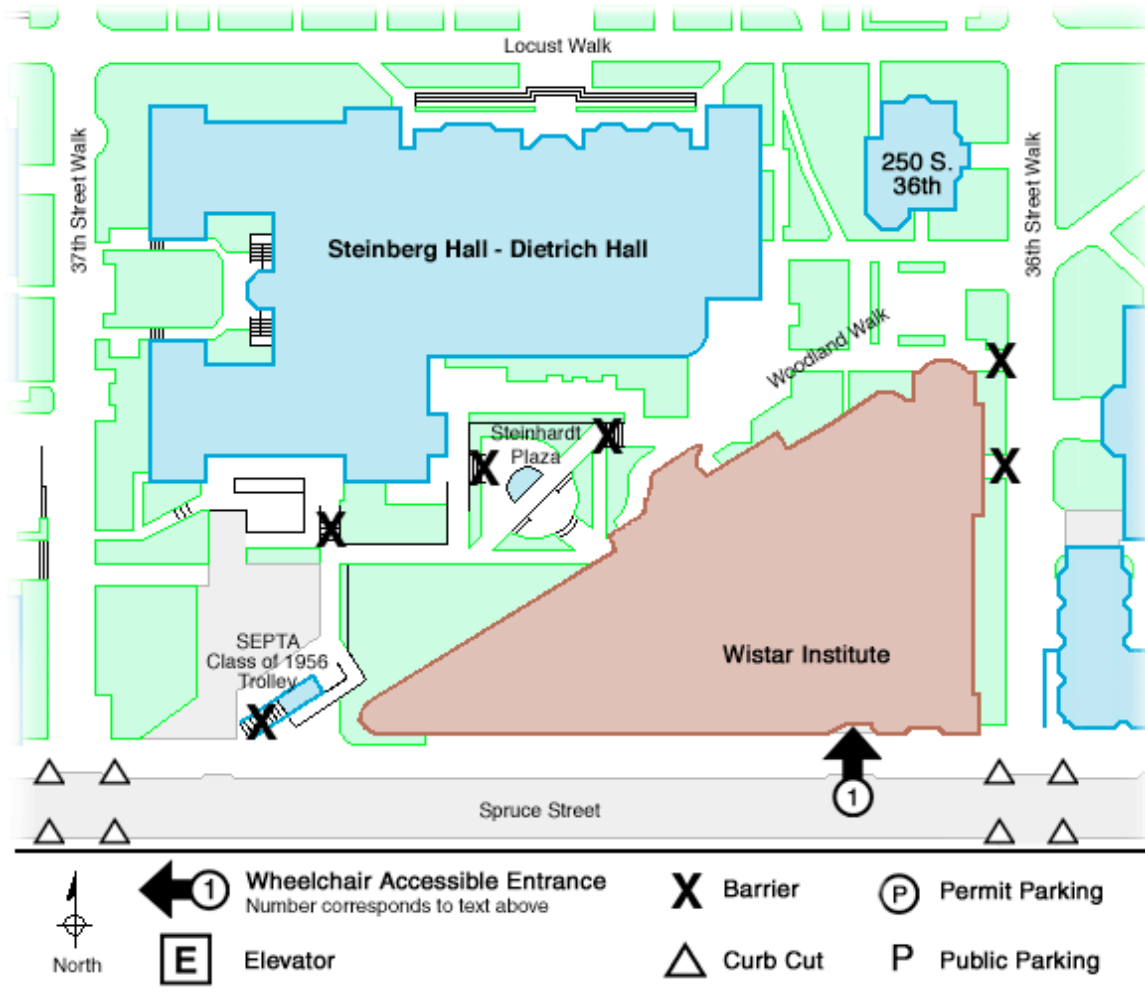

PennAccess: Wistar Institute

Entrance Information:

250 South 36th Street . Philadelphia . PA . 19104

1. The south main entrance is level with the sidewalk and there is a guard on duty at all times.

- The main entrance on 36th Street has a flight of stone stairs to the door.

Note: The entire building is key access only.

Elevator Information:

- There are elevators in the building that access all areas.

Accessible Restrooms:

- All floors have accessible restrooms.

Building Information:

- All access to this building is restricted. This is not a Penn Building.