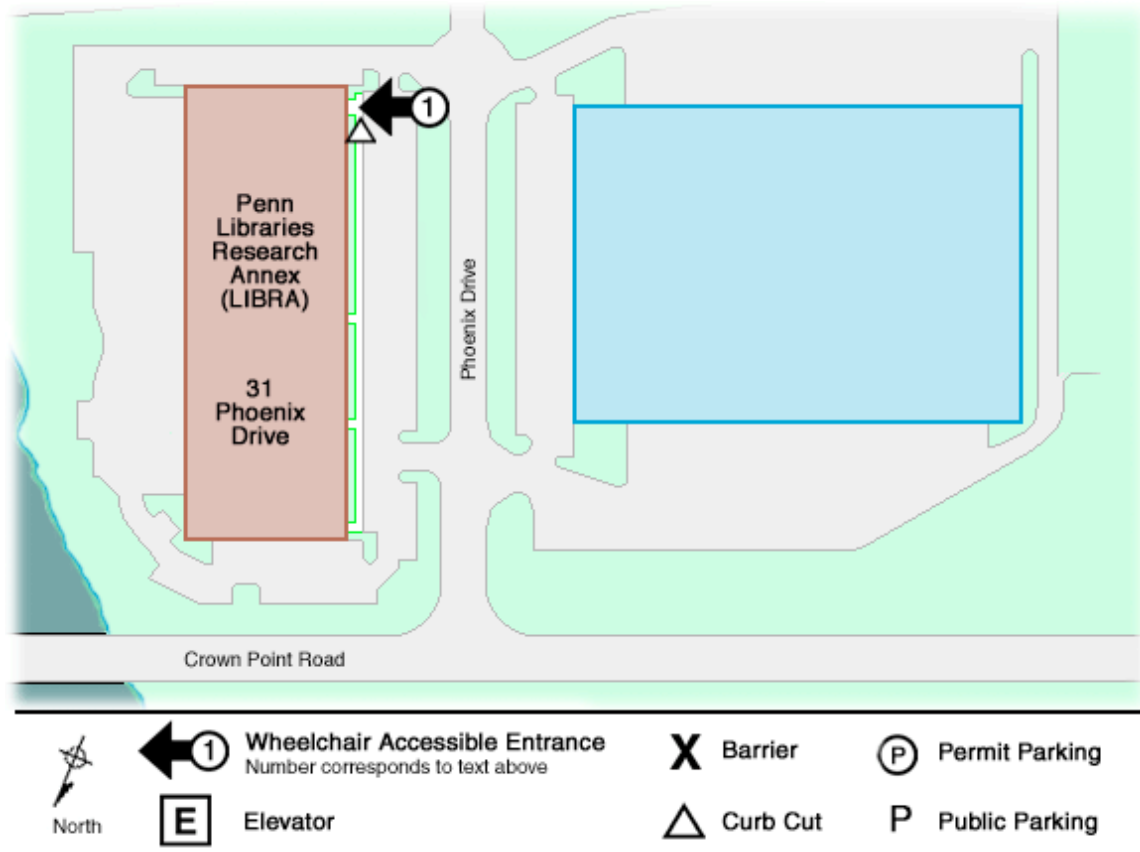

PennAccess: Penn Libraries Research Annex (LIBRA)

Entrance Information:

31 Phoenix Drive . West Deptford . NJ . 08086

1. The main entrance consists of a pair of double doors located on the pavement grade.

Elevator Information:

- There is no elevator in this building.

Accessible Restrooms:

- Ground floor - men's and women's

Building Information:

- There are two designated accessible parking spaces outside the main entrance (entry #1) with a curb cut.
- The Penn Libraries Research Annex is an off campus warehouse for the University's lesser-used collections.
- For more information, see: www.library.upenn.edu/libra/librafaq.html