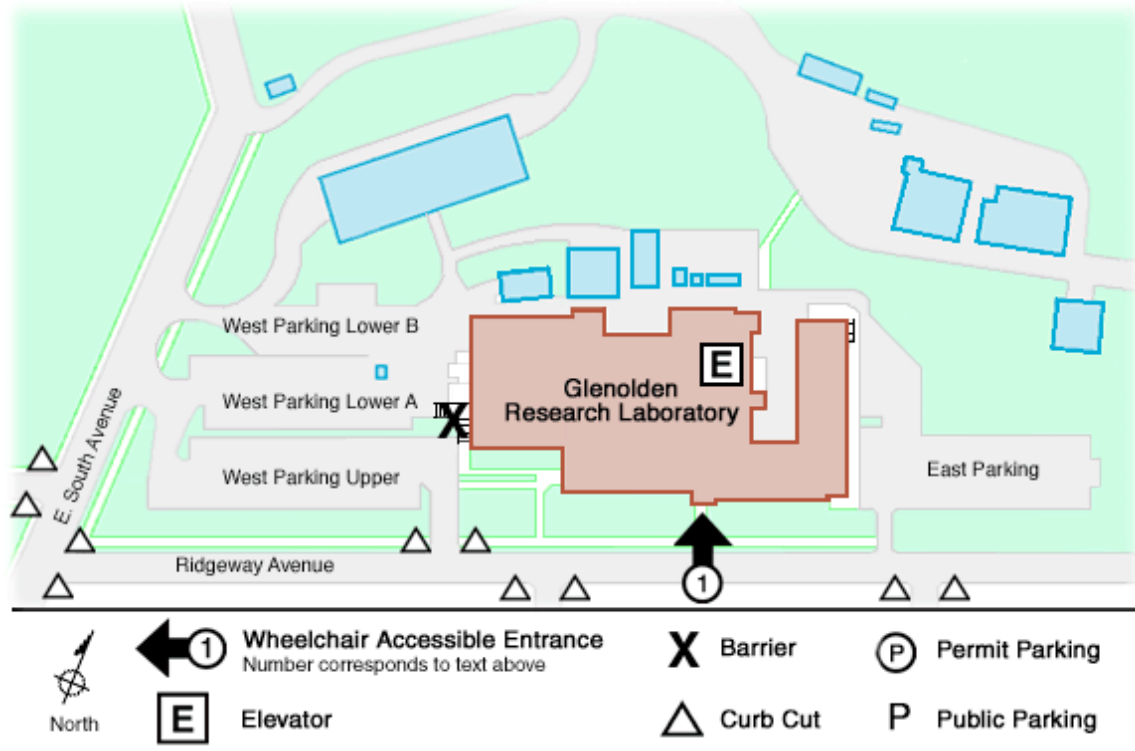

PennAccess: Glenolden Research Laboratory

Entrance Information:

500 South Ridgeway Avenue . Glenolden . PA . 19036

1. The main entrance off Ridgeway Avenue is level with the first floor. The front door is manual and opens outward.

Elevator Information:

- There is one elevator used for both passengers and freight.

Accessible Restrooms:

- There are accessible restrooms on each floor.

Building Information:

- This is a private facility with key access for employees. Visitors must interact with security personnel to gain entry.