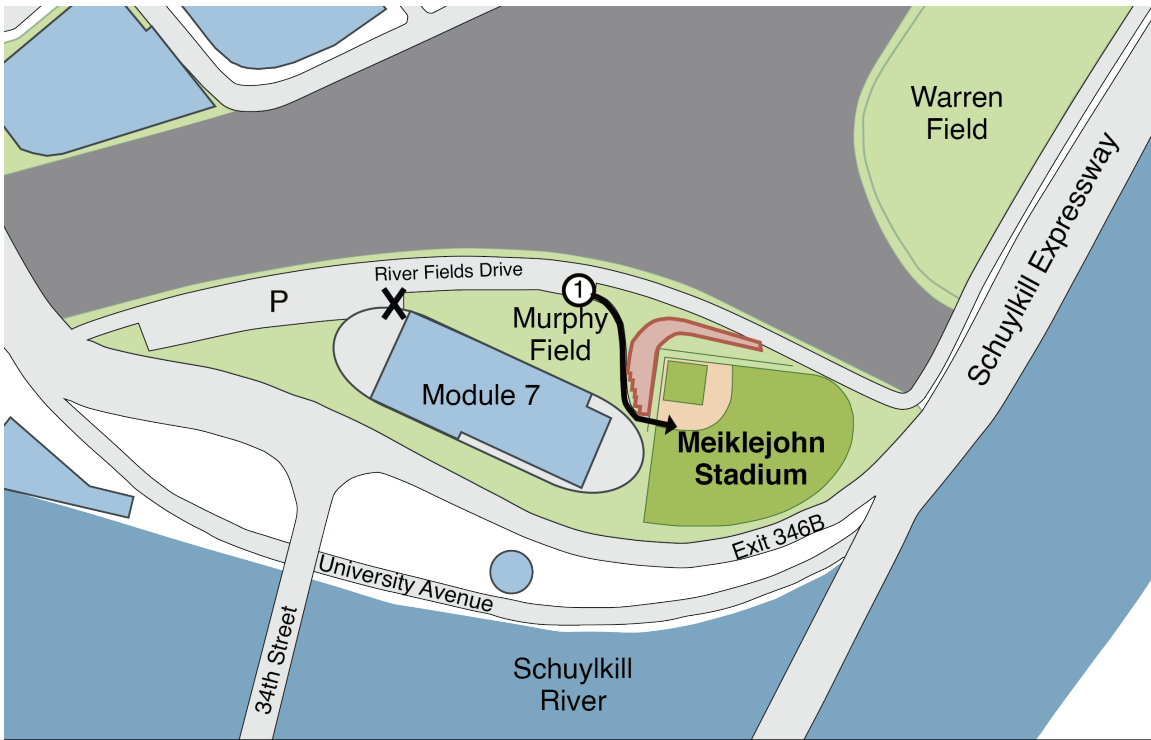

PennAccess: Meiklejohn Stadium (Murphy Field)

Wheelchair Accessible Entrance
Number corresponds to text above

Barrier

Permit Parking

Elevator

Curb Cut

Public Parking

Entrance Information:

River Fields Drive. Philadelphia. PA. 19104

1. The main entrance to Meiklejohn Stadium is at the end of a gently graded ramp, located off River Fields Drive. River Fields Drive is only accessible by vehicle from the northbound lane of University Avenue.

Elevator Information:

- This is an outdoor facility. There are no elevators.

Accessible Restrooms:

- This is an outdoor facility. There are no restrooms.

Building Information:

- Accessible seating is located along a central aisle, level with the entrance, along a considerable length of the stadium.

Hours:

- A fence around the facility is normally locked and the stadium is open only during Penn Athletic sporting events.