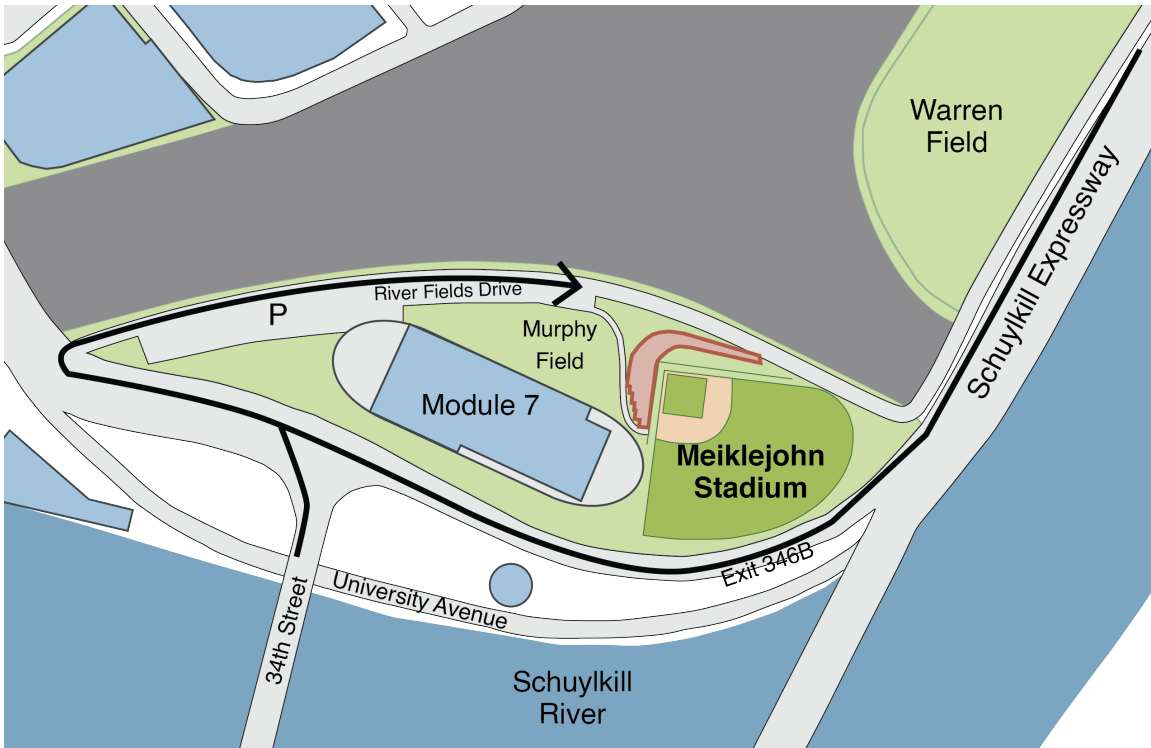

PennAccess: Meiklejohn Stadium (Murphy Field)

Wheelchair Accessible Entrance
Number corresponds to text above

Barrier

Permit Parking

Elevator

Curb Cut

Public Parking

Entrance Information:

River Fields Drive. Philadelphia. PA. 19104

1. The main entrance to Meiklejohn Stadium is at the end of a gently graded ramp, located off River Fields Drive. River Fields Drive is only accessible by vehicle from the northbound lane of University Avenue.

Elevator Information:

- This is an outdoor facility. There are no elevators.

Accessible Restrooms:

- This is an outdoor facility. There are no restrooms.

Building Information:

- Accessible seating is located along a central aisle, level with the entrance, along a considerable length of the stadium.

Hours:

- A fence around the facility is normally locked and the stadium is open only during Penn Athletic sporting events.