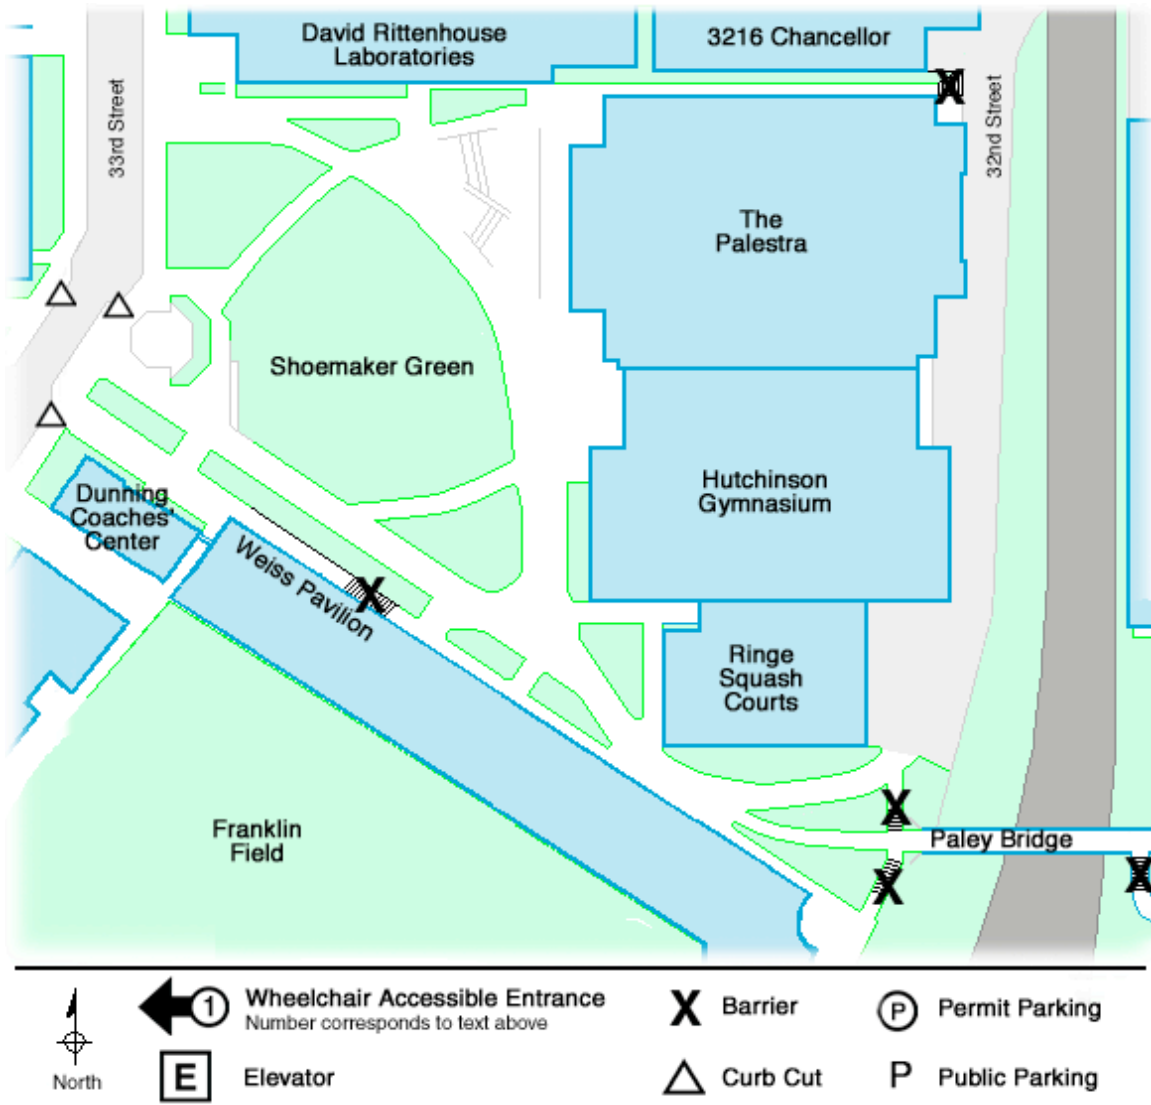

## PennAccess: Shoemaker Green

### Entrance Information:

217 South 33rd Street . Philadelphia . PA . 19104

- Shoemaker Green is an open space that is accessible across the majority of the area and all pathways are gently sloped.

### Accessible Restrooms:

- There are restrooms available to Pennkey holders only, in the perimeter buildings.

### Facility Information:

- Shoemaker Green is 2-3/4 acres of open space.