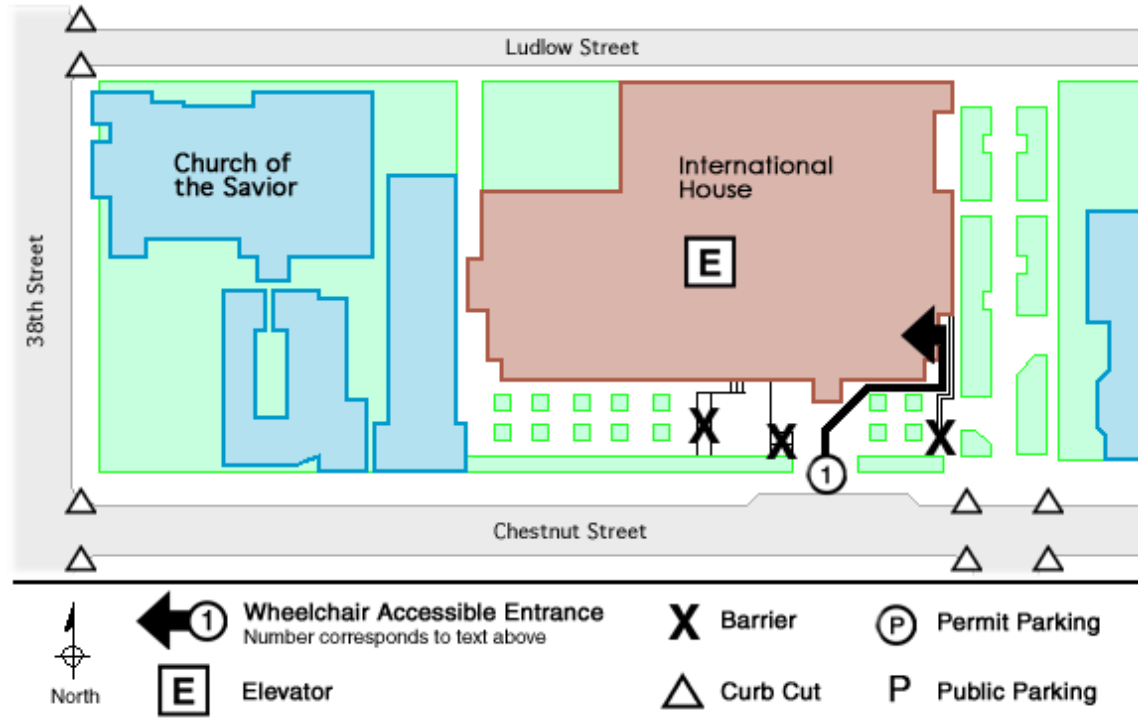

PennAccess: International House

Entrance Information:

3701 Chestnut Street . Philadelphia . PA . 19104

1. Inside the south main entrance is a ramp to the ground floor where the elevator is located.

Elevator Information:

• There is a bank of four elevators on the west side of the building.

Accessible Restrooms:

• There are no public accessible restrooms.

Building Information:

• The following are the wheelchair accessible areas within the building: First floor: Bazaar Shop; second floor: conference rooms and Hopkins Hall Theater which is tiered with folding chairs in the front rows; sixth floor: offices; the J-House Suite living area has ten single rooms. There are also three residential floors with group rooms.