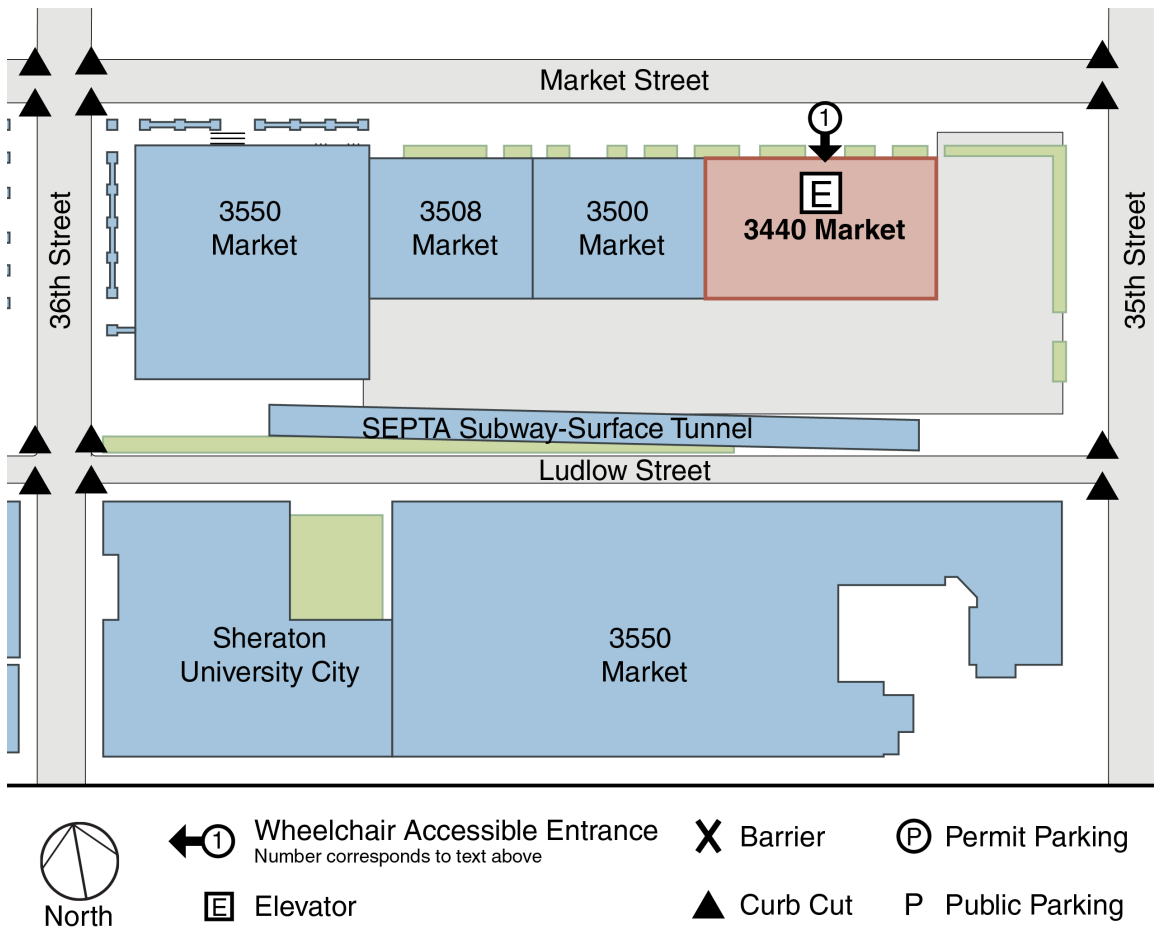

PennAccess: 3440 Market Street

Entrance Information:

3440 Market Street. Philadelphia. PA. 19104

1. The main north entrance includes a ramp upward to the ground floor.

Elevator Information:

- There is an elevator in the lobby.

Accessible Restrooms:

- There is an accessible men's restroom and ladies' room on the first floor in the corridor to the right of the lobby elevator. Key can be obtained from security guard at lobby desk.

Building Information:

- All floors are accessible by elevator. SAS offices occupy suites on the first and third floors.

Hours:

- 3440 Market Street is open to the public: Monday through Friday, 7:00am to 6:30pm.