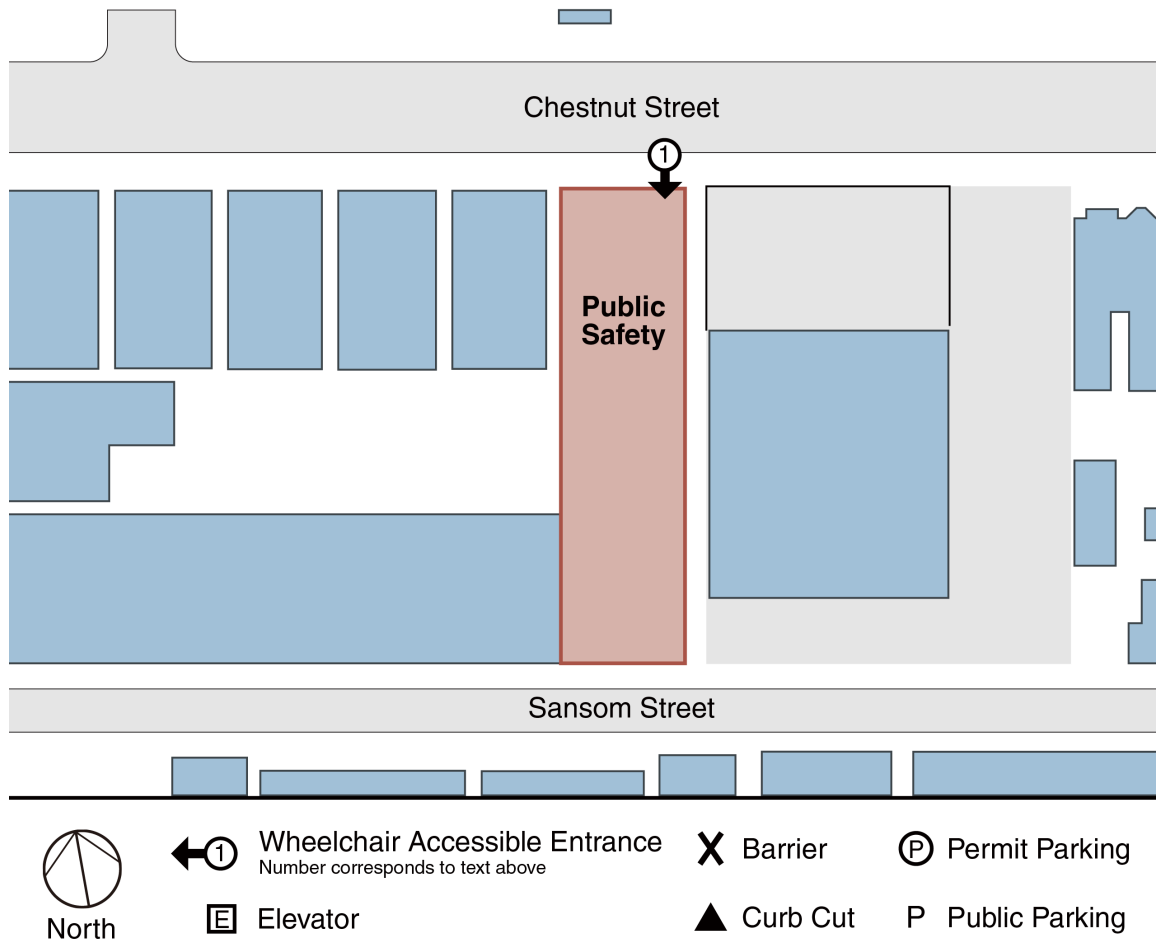

### Entrance Information:

4040 Chestnut Street. Philadelphia. PA. 19104

1. There is a level entrance on the northeast corner of the building.
- There is an accessible MAC machine in this building. The entrance to the MAC machine room is on the northwest corner of the building, and is level.

### Building Information:

- This building houses the Division of Public Safety.