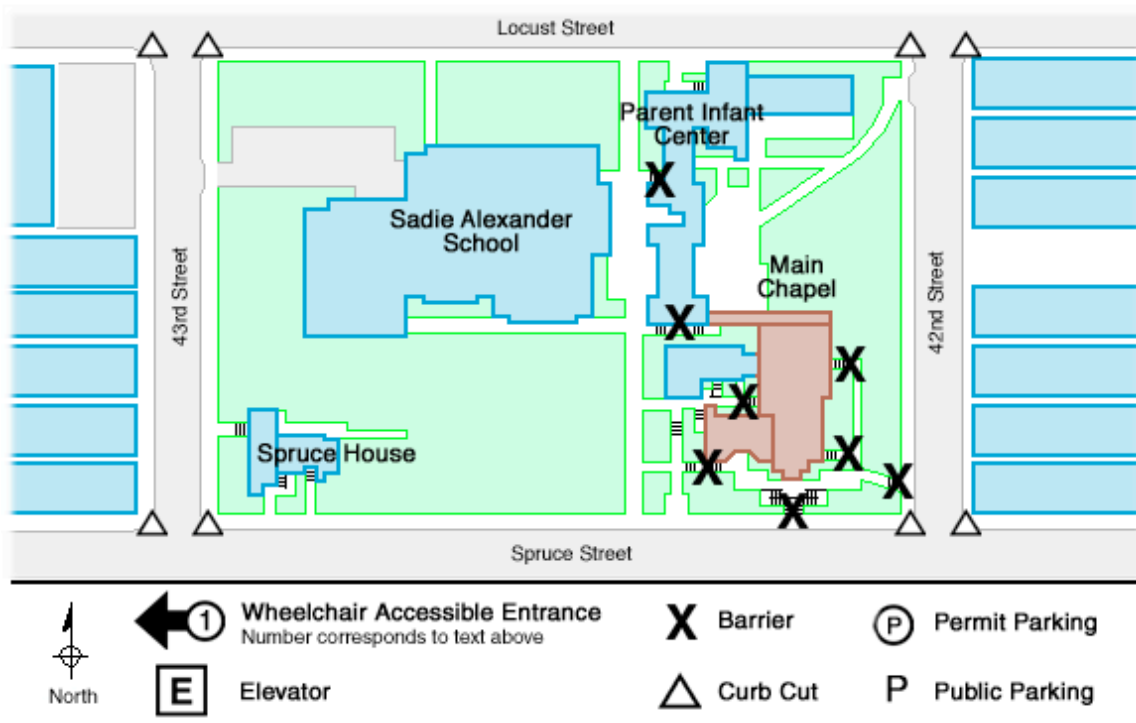

## PennAccess: Divinity Site, Main Chapel

### Entrance Information:

4201 Spruce Street . Philadelphia . PA . 19104

The Main Chapel building of the former divinity school is not accessible.